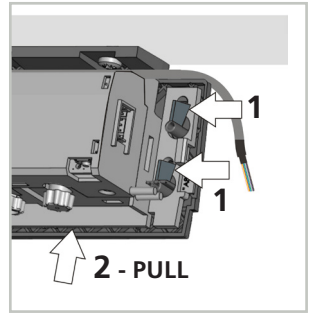

IXIO / VIO BA

Bracket Accessory for IXIO-D, IXIO-S,
VIO-D, VIO-S, VIO-M

(US version)

MOUNT

UNMOUNT

ASSEMBLY

IXIO-D / VIO-D / IXIO-S = 7.56 in
VIO-S = 5.35 in
VIO-M = 4.13 in