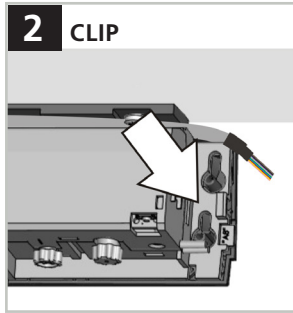

IXIO / VIO BA

Bracket Accessory for IXIO-D, IXIO-S,
VIO-D, VIO-S, VIO-M

(US version)

MOUNT

UNMOUNT

ASSEMBLY

IXIO-D / VIO-D / IXIO-S = 7.56 in
VIO-S = 5.35 in
VIO-M = 4.13 in