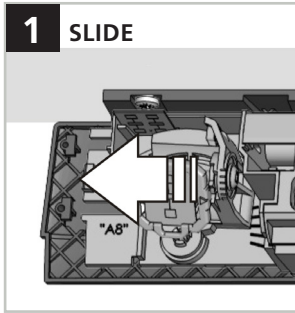

IXIO / VIO BA

Bracket Accessory for IXIO-D, IXIO-S,
VIO-D, VIO-S, VIO-M

(US version)

MOUNT

UNMOUNT

ASSEMBLY

IXIO-D / VIO-D / IXIO-S = 7.56 in
VIO-S = 5.35 in
VIO-M = 4.13 in