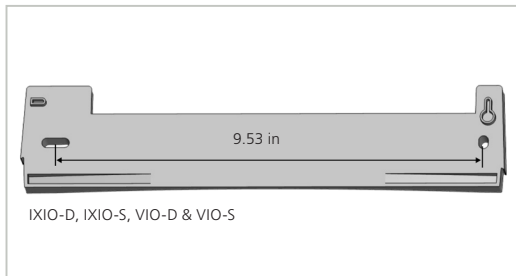

IXIO / VIO CDA

Bracket Accessory for IXIO-D, IXIO-S,
VIO-D, VIO-S

(US version)

DESCRIPTION

INSTALLATION