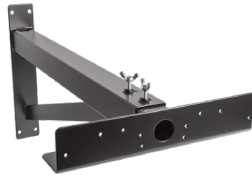

INDUSTRIAL SENSORS AND BRACKET ACCESSORIES

LZR-WIDESCAN

MOTION, PRESENCE & SAFETY SENSOR FOR INDUSTRIAL DOORS

FALCON FAMILY

MOTION SENSOR FOR INDUSTRIAL DOORS, GATES & WARNING INDICATION

IS40 / XL

MOTION & PRESENCE SENSOR FAMILY FOR INDUSTRIAL DOORS

LZR-H100

LASER SCANNER FOR GATE & BARRIER APPLICATIONS

LZR-I30

LASER SCANNER FOR INDUSTRIAL AUTOMATION

10WBA

UNIVERSAL MOUNTING BA
(LZR-WIDESCAN, FALCON FAMILY, IS40 / XL)

10INDBRACKET

INDUSTRIAL BRACKET
(LZR-WIDESCAN, FALCON FAMILY, IS40 / XL, LZR-I30)

10MINIBRACKET

MINI INDUSTRIAL BRACKET
(LZR-WIDESCAN, FALCON FAMILY, IS40 / XL, LZR-I30)

10LHB

LZR-HOUSING BRACKET
(LZR-H100)

10LBA

LZR BRACKET ACCESSORY
(LZR-H100, LZR-I30)

10WBAMOUNT

LZR-WIDESCAN BA
(LZR-WIDESCAN)