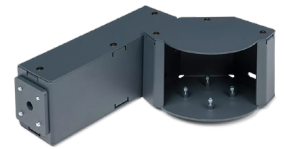

10LHB

LZR-HOUSING BRACKET
(LZR-H100)