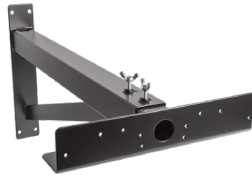

INDUSTRIAL SENSORS AND BRACKET ACCESSORIES

LZR-WIDESCAN

MOTION, PRESENCE & SAFETY SENSOR FOR INDUSTRIAL DOORS

FALCON FAMILY

MOTION SENSOR FOR INDUSTRIAL DOORS, GATES & WARNING INDICATION

IS40 / XL

MOTION & PRESENCE SENSOR FAMILY FOR INDUSTRIAL DOORS

LZR-H100

LASER SCANNER FOR GATE & BARRIER APPLICATIONS

LZR-I30

LASER SCANNER FOR INDUSTRIAL AUTOMATION

10WBA

UNIVERSAL MOUNTING BA
(LZR-WIDESCAN, FALCON FAMILY, IS40 / XL)

10INDBRACKET

INDUSTRIAL BRACKET
(LZR-WIDESCAN, FALCON FAMILY, IS40 / XL, LZR-H100, LZR-I30)

10MINIBRACKET

MINI INDUSTRIAL BRACKET
(LZR-WIDESCAN, FALCON FAMILY, IS40 / XL, LZR-H100, LZR-I30)

10LHB

LZR-HOUSING BRACKET
(LZR-H100)

10LBA

LZR BRACKET ACCESSORY
(LZR-H100, LZR-I30)

10WBAMOUNT

LZR-WIDESCAN BA
(LZR-WIDESCAN)