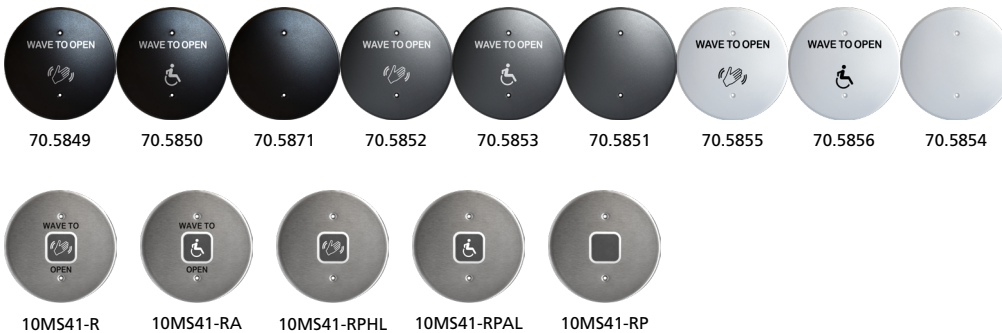

MAGIC SWITCH® MS31 & MS41 SERIES PLATES & MOUNTING OPTIONS

▽ JAMB

▽ SINGLE GANG

▽ DOUBLE GANG

▽ ROUND

Visit BEAsensors.com for more information or contact your BEA representative today

1.800.523.2462 | orders-us@BEAsensors.com