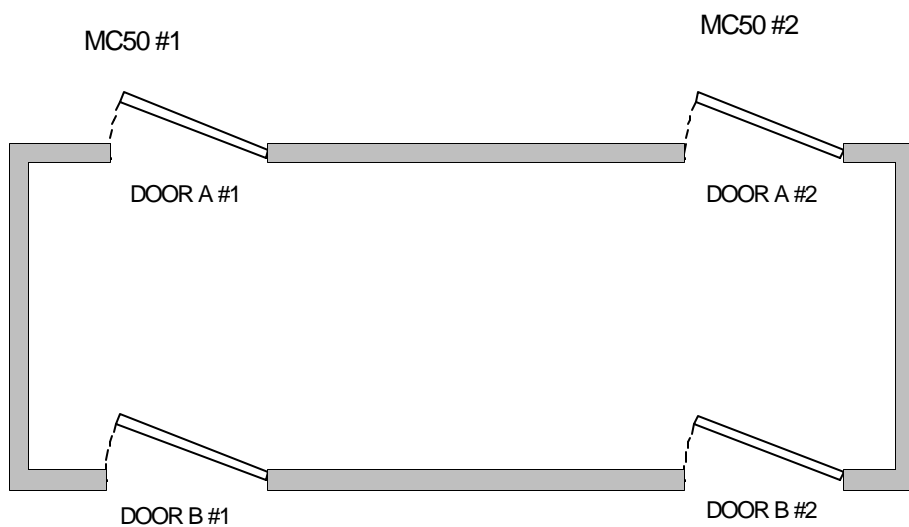

NOTE: WIRE OUTPUTS ON CONNECTOR 1 TO CORRESPONDING DOOR CONTROL.
DPS = DOOR POSITION SWITCH

BEA B.E.A., Inc.
We open up New Horizons
100 Enterprise Drive, Pittsburgh, PA 15275
PH: (412) 249-4100 FAX: (412) 249-4101

TITLE: TWO MC50s INTERLOCKING 4 DOORS

SIZE: A	CAGE CODE:	DWGNO: 80.0008	FILE OF: ENG'G	DRAWN BY: JED	REV: 01
SCALE: NONE	DATE: 02 JAN 04	SHEET: 1 OF 1			