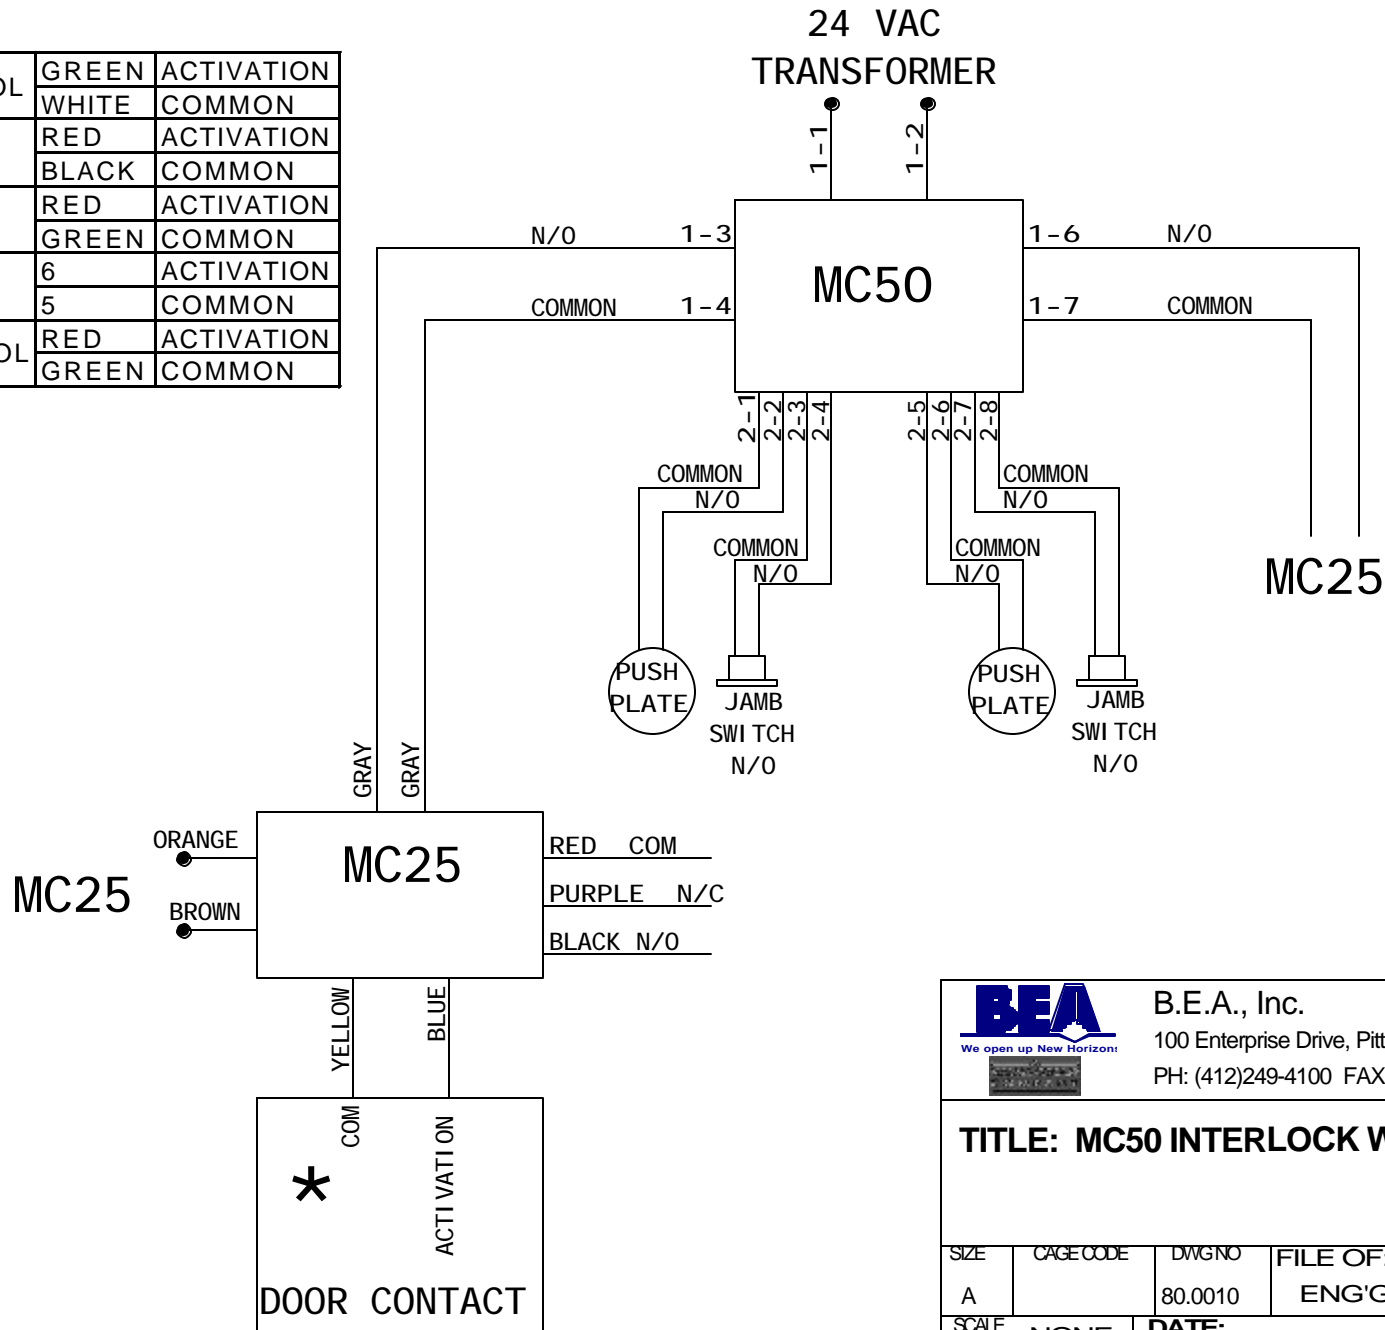

*

1	K CONTROL	GREEN	ACTIVATION
		WHITE	COMMON
5	AMR100	RED	ACTIVATION
		BLACK	COMMON
2	3100	RED	ACTIVATION
		GREEN	COMMON
4	3500	6	ACTIVATION
		5	COMMON
3	B' CONTROL	RED	ACTIVATION
		GREEN	COMMON

B.E.A., Inc.
 100 Enterprise Drive, Pittsburgh, PA 15275
 PH: (412)249-4100 FAX: (412)249-4101

TITLE: MC50 INTERLOCK W/ MC25

SIZE	CAGE CODE	DMGNO	FILE OF:	DRAWN BY:	REV
A		80.0010	ENG'G	JED	01
SCALE	NONE	DATE:	02 JAN 04	SHEET	1 OF 1