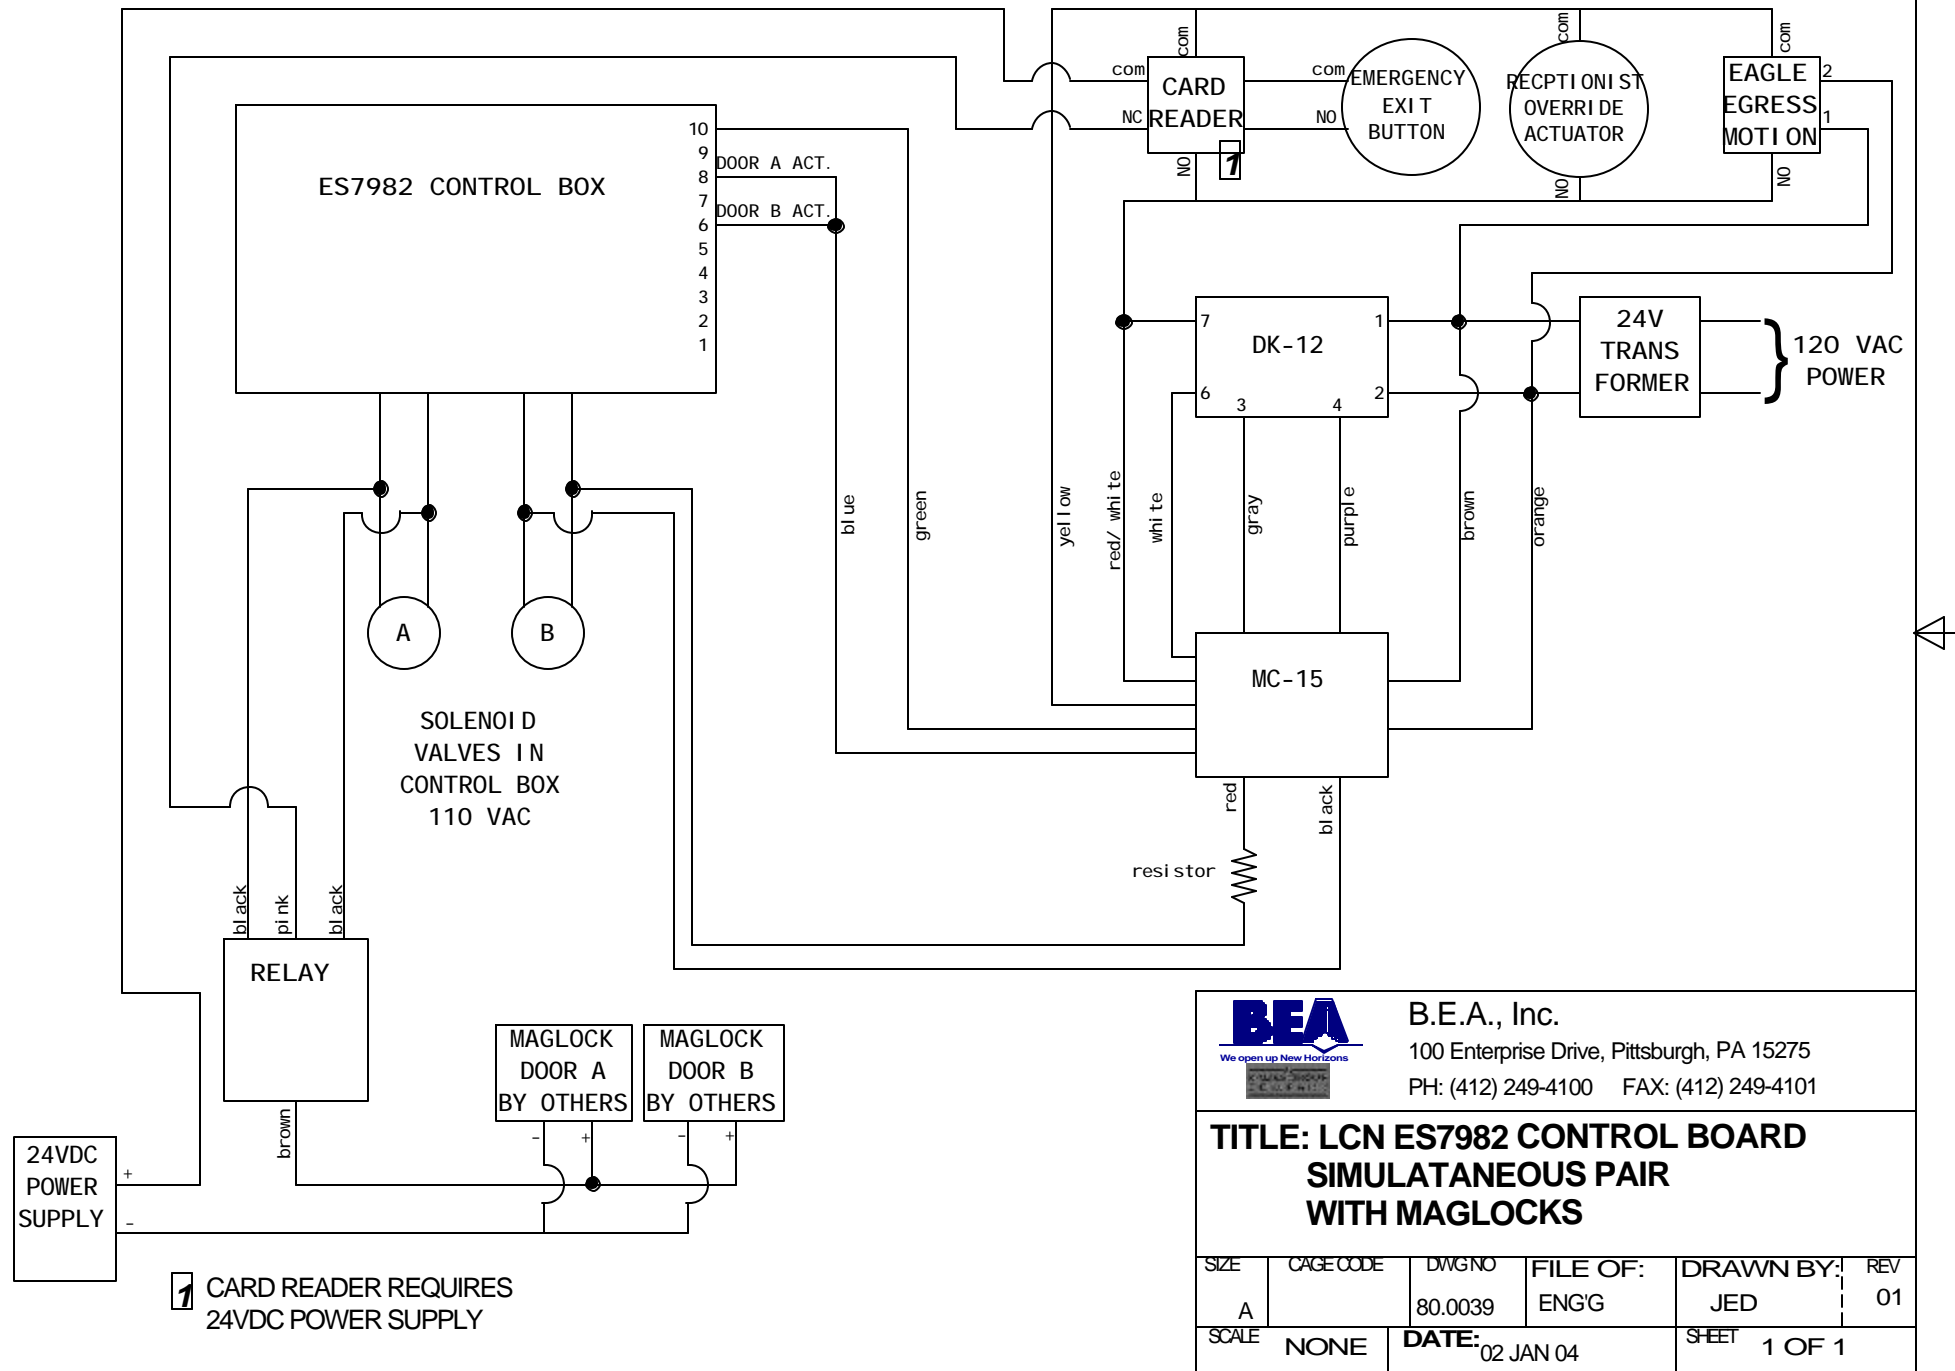

# LCN ES7982 CONTROL BOARD SIMULTANEOUS PAIR WITH MAGLOCKS

**B.E.A., Inc.**  
 100 Enterprise Drive, Pittsburgh, PA 15275  
 PH: (412) 249-4100 FAX: (412) 249-4101

**TITLE: LCN ES7982 CONTROL BOARD  
 SIMULATANEUS PAIR  
 WITH MAGLOCKS**

SIZE A	CAGE CODE NONE	DWG NO 80.0039	FILE OF: ENG'G	DRAWN BY: JED	REV 01
DATE: 02 JAN 04			SHEET 1 OF 1		