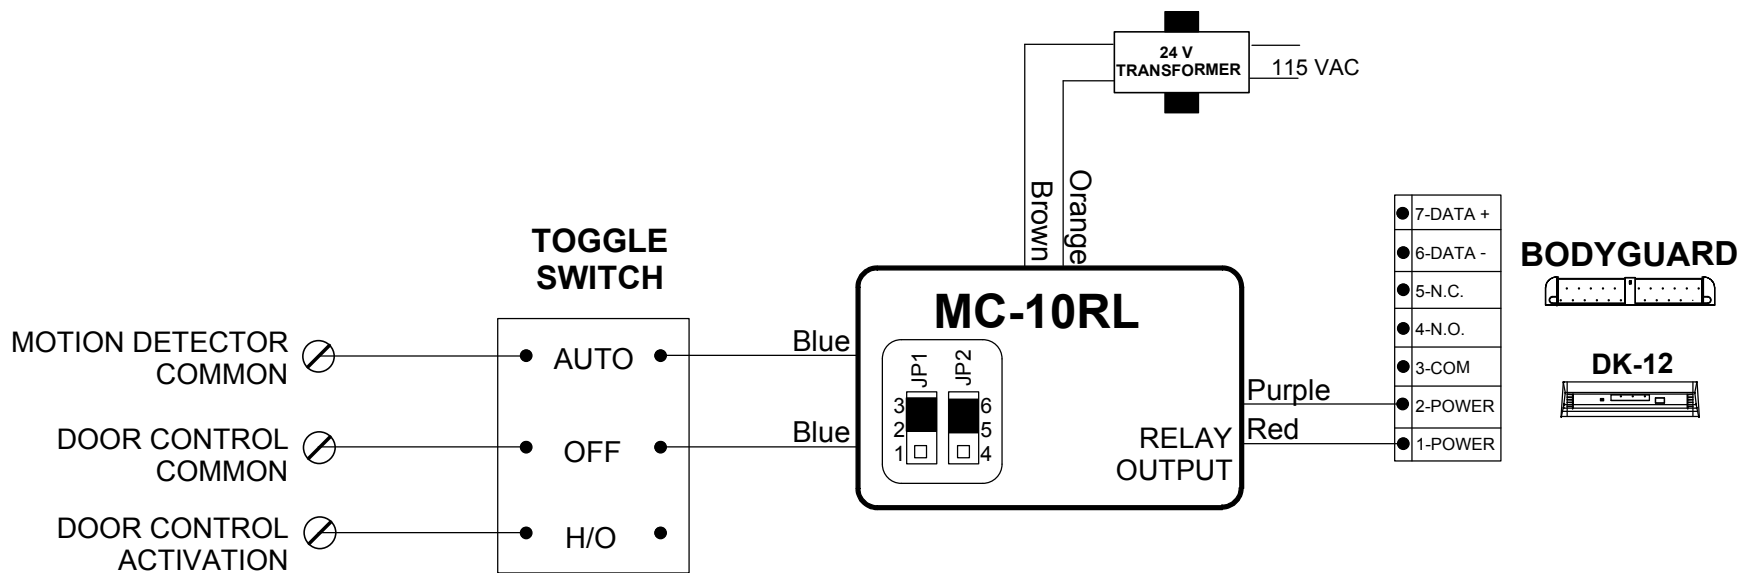

DO NOT DISTRIBUTE THIS DRAWING!

NOTE: JP 1 AND JP2 MUST BE SET TO WET CONTACTS.

		B.E.A., Inc. 100 Enterprise Drive Pittsburgh, PA 15275 PH: (412) 249-4100 FAX: (412) 249-4101 www.beasensors.com			
TITLE: MC-10RL WITH BODYGUARD TO DELAY POWERING OF BODYGUARD					
SIZE:	CAGE CODE:	DWG NO:	FILE OF:	DRAWN BY:	REV:
A		80.0151	ENG'G	JED	01
SCALE:	DATE:		SHEET:		
NONE	06 JAN 04		1 OF 1		