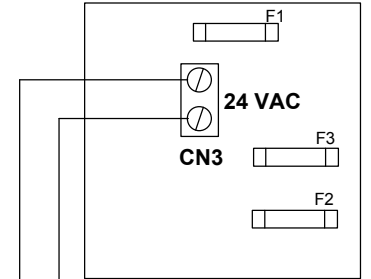

BODYGUARD

DK-12

DATA +	7
DATA -	6
N.C.	5
N.O.	4
COM	3
POWER 2	2
POWER 1	1

C4190 CONTROL

1	+ 24 VDC
2	ACTUATION
3	COMMON
4	SAFETY
5	TOGGLE
6	COMMON
7	+ 24 VDC
8	COMMON
9	STOPNR'SUM
10	STOP-N-SEEK
11	UNLOCK
12	OPEN

C3938 P/S

B.E.A., Inc.
 100 Enterprise Drive Pittsburgh, PA 15275
 PH: (412) 249-4100 FAX: (412) 249-4101
www.beasensors.com

TITLE: HORTON C4190, C3938 WITH BODYGUARD / DK12

SIZE: A	CAGE CODE:	DWG NO: 80.0160	FILE OF: ENG'G	DRAWN BY: JED	REV: 01
SCALE: NONE	DATE: 06 JAN 04	SHEET: 1 OF 1			