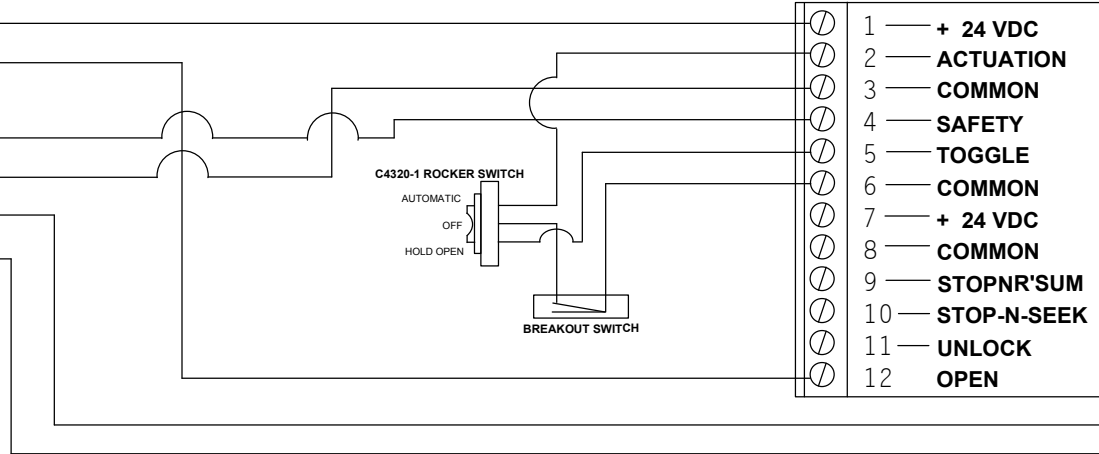

BODYGUARD

DK-12

DATA +	7
DATA -	6
N.C.	5
N.O.	4
COM	3
POWER 2	2
POWER 1	1

C4190 CONTROL

1	+ 24 VDC
2	ACTUATION
3	COMMON
4	SAFETY
5	TOGGLE
6	COMMON
7	+ 24 VDC
8	COMMON
9	STOPNR'SUM
10	STOP-N-SEEK
11	UNLOCK
12	OPEN

C3938 P/S

B.E.A., Inc.
 100 Enterprise Drive Pittsburgh, PA 15275
 PH: (412) 249-4100 FAX: (412) 249-4101
www.beasensors.com

TITLE: HORTON C4190, C3938 WITH BODYGUARD / DK12

SIZE: A	CAGE CODE:	DWG NO: 80.0160	FILE OF: ENG'G	DRAWN BY: JED	REV: 01
SCALE: NONE	DATE: 06 JAN 04	SHEET: 1 OF 1			