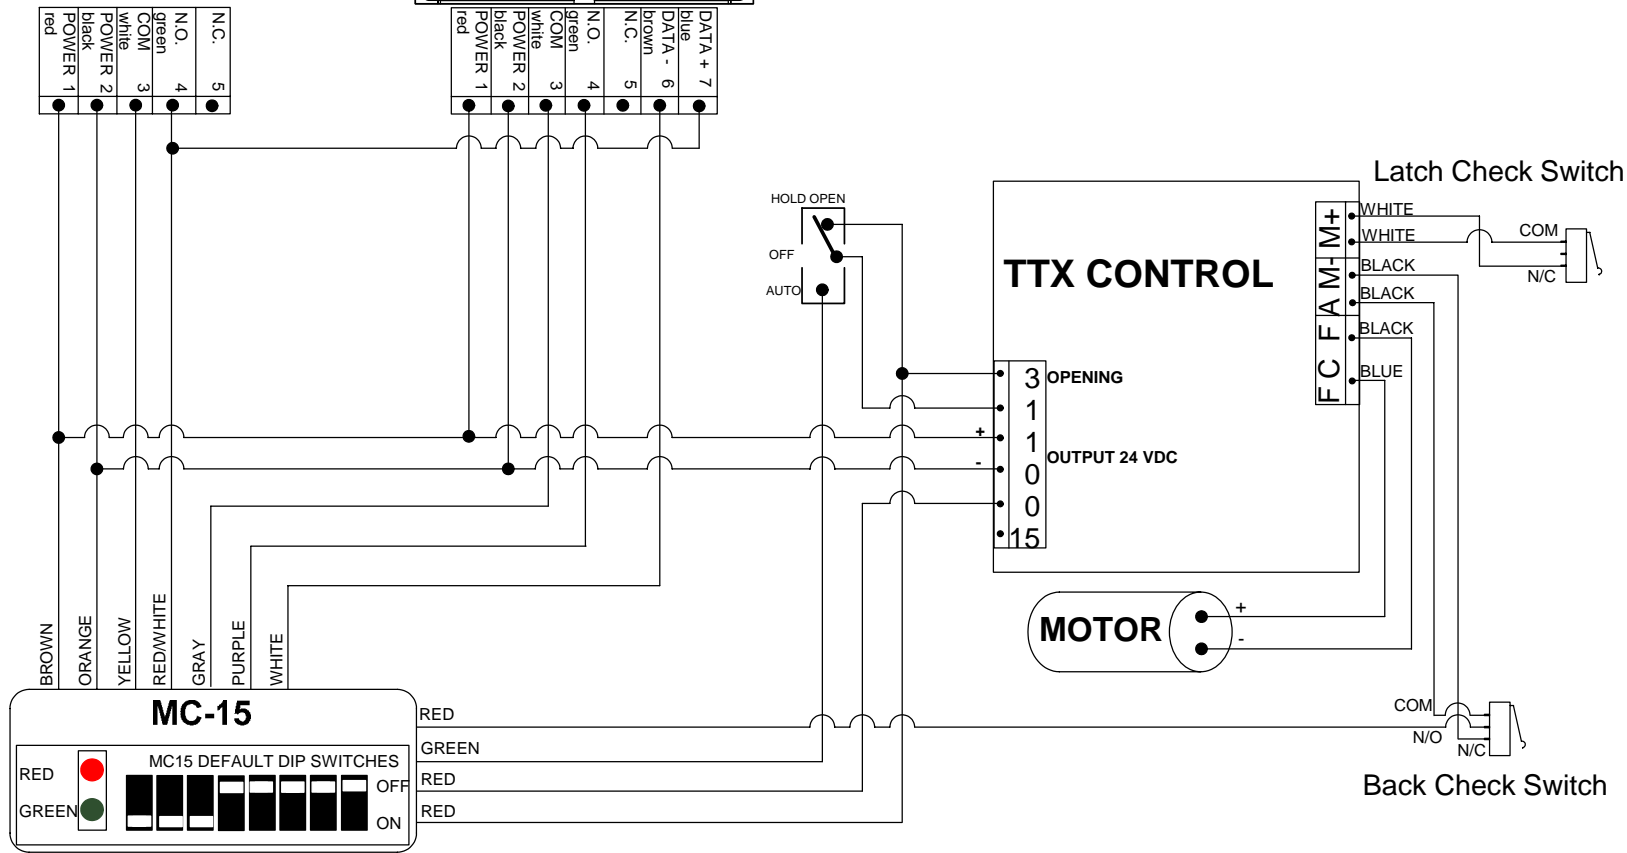

EAGLE

BODYGUARD

BEA
We open up New Horizons
HALMA GROUP COMPANY
100 ENTERPRISE DRIVE
PITTSBURGH, PA 15275
PHONE: (412) 249-4100
FAX: (412) 249-4101
EMAIL: www.beasensors.com

TITLE: TORMAX TTX CONTROL WITH MC15, BODYGUARD EAGLE

IF AFTER TROUBLESHOOTING A PROBLEM, A SATISFACTORY SOLUTION CANNOT BE ACHIEVED, PLEASE CALL B.E.A., INC. FOR FURTHER ASSISTANCE DURING EASTERN STANDARD TIME AT 1-800-523-2462 FROM 8AM - 5PM. FOR AFTER-HOURS, CALL EAST COAST: 1-866-836-1863 OR 1-800-407-4545 / MID-WEST: 1-888-308-8843 / WEST COAST: 1-888-419-2564. DO NOT LEAVE ANY PROBLEM UNRESOLVED. IF YOU MUST WAIT FOR THE FOLLOWING WORKDAY TO CALL B.E.A., LEAVE THE DOOR INOPERABLE UNTIL SATISFACTORY REPAIRS CAN BE MADE. NEVER SACRIFICE THE SAFE OPERATION OF THE AUTOMATIC DOOR OR GATE FOR AN INCOMPLETE SOLUTION. WEB: WWW.BEASENSORS.COM

SIZE: A	DRAWN BY: TUC	REV BY: TUC	PART NO: 80.0200.01
	SCALE: NONE	DATE: 05 DEC 2005	SHEET 1 OF 1