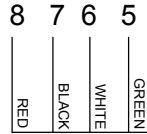

SUPERSCAN CONNECTER TERMINALS

APPROACH SUPERSCAN CABLE

SUPERSCAN CONNECTER TERMINALS

SAFETY SUPERSCAN CABLE

DOOR CONTROL CABLE

**NOTES:** THIS IS BASICLY A PARALINK HARNESS WITH THE PLUGS REMOVED FROM THE DOOR CONTROL CABLE AND A NEW SAFETY SUPERSCAN CABLE ADDED WITH 6 WIRES INSTEAD OF 4.

**TITLE: SUPERSCAN QUICK  
 DISCONNECT HARNESS  
 PT# 20.5230**

SIZE: <b>A</b>	DRAWN BY: WJR	REV BY:	PART NO: <b>80.0369.00</b>
	SCALE: NONE	DATE: 20150123	SHEET 1 OF 1