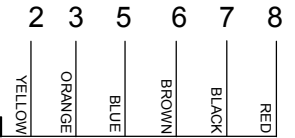

SUPERSCAN CONNECTER TERMINALS

APPROACH SUPERSCAN CABLE

SUPERSCAN CONNECTER TERMINALS

SAFETY SUPERSCAN CABLE

DOOR CONTROL CABLE

**NOTES:** THIS IS BASICLY A PARALINK HARNESS WITH THE PLUGS REMOVED FROM THE DOOR CONTROL CABLE AND A NEW SAFETY SUPERSCAN CABLE ADDED WITH 6 WIRES INSTEAD OF 4.

**TITLE: SUPERSCAN QUICK  
 DISCONNECT HARNESS  
 PT# 20.5230**

SIZE: <b>A</b>	DRAWN BY: WJR	REV BY:	PART NO: <b>80.0369.00</b>
	SCALE: NONE	DATE: 20150123	SHEET 1 OF 1