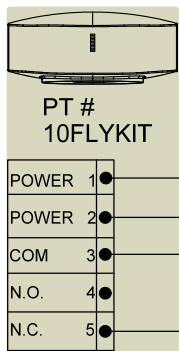

RED
BLACK
YELLOW
GREEN
WHITE

SEE NOTE 2

INPUT 115VAC/60Hz
.6 AMP

BLACK
WHITE
GREEN

AUX. (-) 24VDC @
AUX. (+) 1.75 AMP

SEE NOTE 1

NOTES:

- 1) SEE BR3 USER'S GUIDE PAGE 7 FOR WIRING AND PROGRAMMING FUNCTION 25. RELAY 2 CAN BE USED TO ACTIVATE AN AUTOMATIC DOOR IF NEEDED.
- 2) SEE FLY USER'S GUIDE FOR MORE INFORMATION.