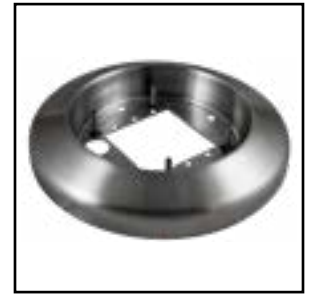

DOUBLE-GANG, NON-METALLIC BOX

VARIETIES	
P/N	MATERIAL
10BOXDG4H	ABS plastic

COMPATIBLE WITH	
4.5" square push plate	6" round push plate
4.75" square push plate	6" square push plate
Vestibule push plate	

JAMB, FLUSH-MOUNT BOX

VARIETIES	
P/N	MATERIAL
10BOXJAMBFM	ABS plastic

COMPATIBLE WITH
4.75" x 1.5" jamb push plates

JAMB, SURFACE-MOUNT BOX

VARIETIES	
P/N	MATERIAL
10BOXJAMBSM	ABS plastic

COMPATIBLE WITH
4.75" x 1.5" jamb push plates

JAMB, 4.5" × 1.75" BOX

VARIETIES	
P/N	MATERIAL
10BOXJAMBST	ABS plastic

COMPATIBLE WITH
4.5" × 1.75" jamb push plates
MS11 (jamb) touchless actuator

6" ESCUTCHEON

VARIETIES	
P/N	MATERIAL
10ESCUTCHEON	Stainless steel 304