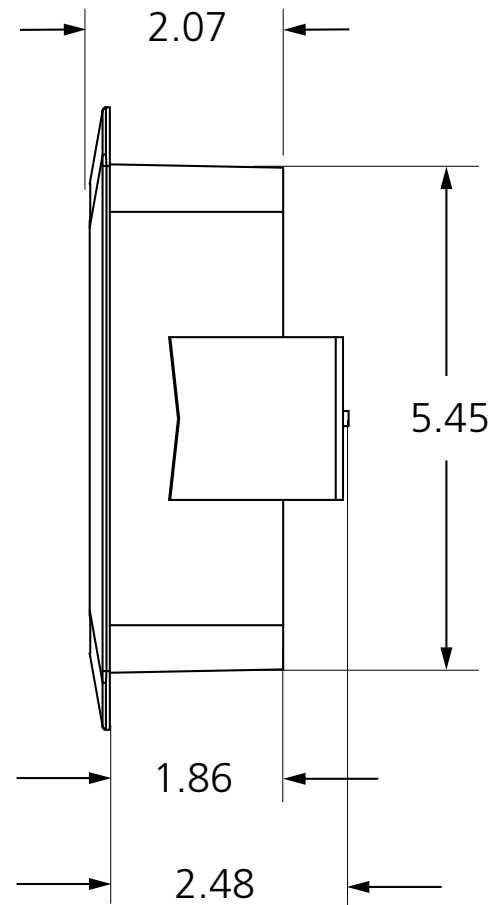

4.5" SQUARE, FLUSH-MOUNT BOX

VARIETIES	
P/N	MATERIAL
10BOX45SQFM	ABS plastic

COMPATIBLE WITH
4.5" square push plate

4.5" SQUARE, SURFACE-MOUNT BOX

VARIETIES	
P/N	MATERIAL
10BOX45SQSM	ABS plastic

COMPATIBLE WITH
4.5" square push plate

4.75" SQUARE, FLUSH-MOUNT BOX

VARIETIES	
P/N	MATERIAL
10BOX475SQFM	ABS plastic

COMPATIBLE WITH
4.75" square push plate
Vestibule push plate

4.75" SQUARE, SURFACE-MOUNT BOX

VARIETIES	
P/N	MATERIAL
10BOX475SQSM	ABS plastic