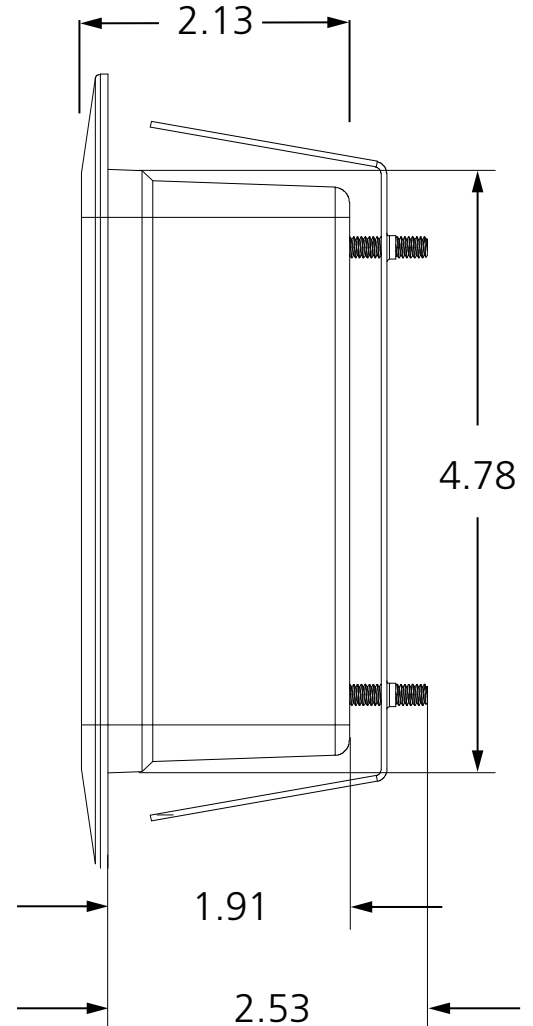

COMPATIBLE WITH	
4.5" square push plate	6" round push plate (10BRINGC required)
4.5" low-profile push plate	6" square push plate (10BRINGC required)
4.75" square push plate (10BRINGC required)	MS08 (double-gang) touchless actuator
Vestibule push plate	MS11 (double-gang) touchless actuator

4.5" ROUND, FLUSH-MOUNT BOX

VARIETIES	
P/N	MATERIAL
10BOX45RNDFM	ABS plastic

COMPATIBLE WITH
4.5" round push plate

4.5" ROUND, SURFACE-MOUNT BOX

VARIETIES	
P/N	MATERIAL
10BOX45RNDSM	ABS plastic

COMPATIBLE WITH
4.5" round push plate

4.5" SQUARE, FLUSH-MOUNT BOX

VARIETIES	
P/N	MATERIAL
10BOX45SQFM	ABS plastic

COMPATIBLE WITH
4.5" square push plate

4.5" SQUARE, SURFACE-MOUNT BOX

VARIETIES	
P/N	MATERIAL
10BOX45SQSM	ABS plastic

COMPATIBLE WITH
4.5" square push plate