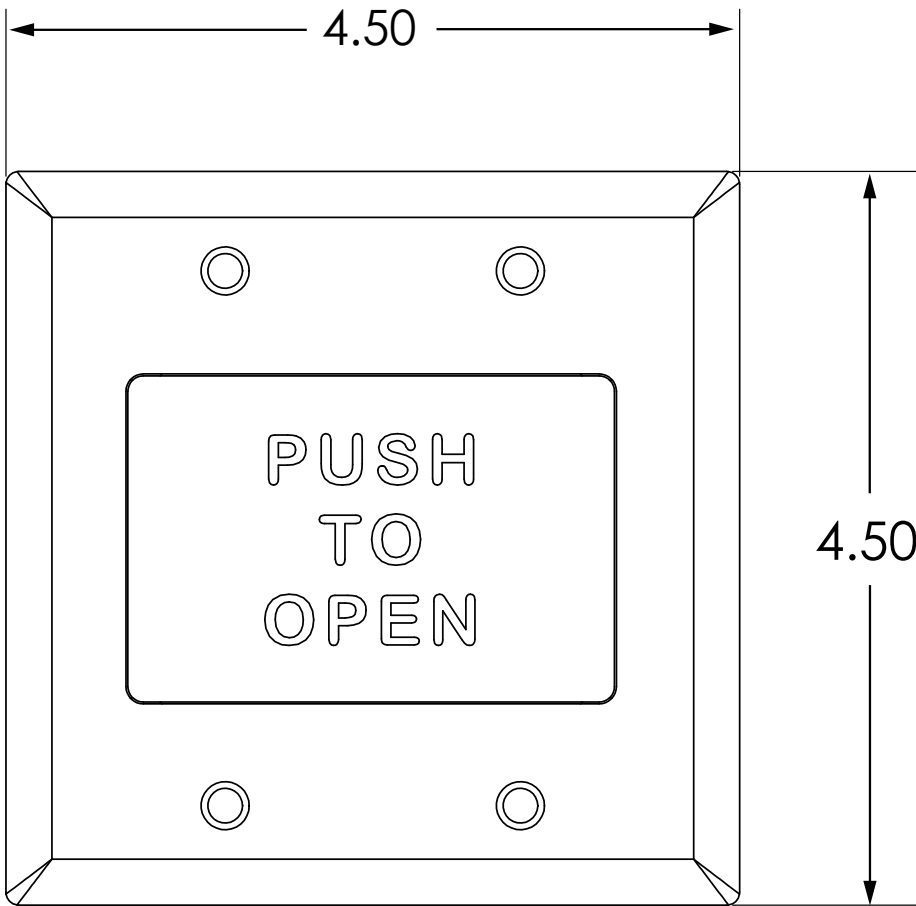

4.5" ROUND

VARIETIES		
P/N	DESCRIPTION	MATERIAL
10PBR45	"PUSH TO OPEN"	Stainless steel 304
10PBR451	Text/Logo	Stainless steel 304
10PBR45LL	Logo	Stainless steel 304
10PBR4510	Plain	Stainless steel 304

COMPATIBLE WITH	
P/N	DESCRIPTION
10BOX45RNDISM	4.5" round, surface-mount box
10BOX45RNDIFM	4.5" round, flush-mount box
not sold by BEA	Single-gang electrical box
10BOLLARD series	Bollard <i>*Poor aesthetics, exposure to elements</i>

4.5" LOW-PROFILE

VARIETIES		
P/N	DESCRIPTION	MATERIAL
10PBS2GBLK	"PUSH TO OPEN"	Plate: Stainless steel 304 Button: Stainless steel 304, powder-coated

COMPATIBLE WITH	
P/N	DESCRIPTION
not sold by BEA	Double-gang electrical box
10BOXDGSM	Double-gang, surface-mount box