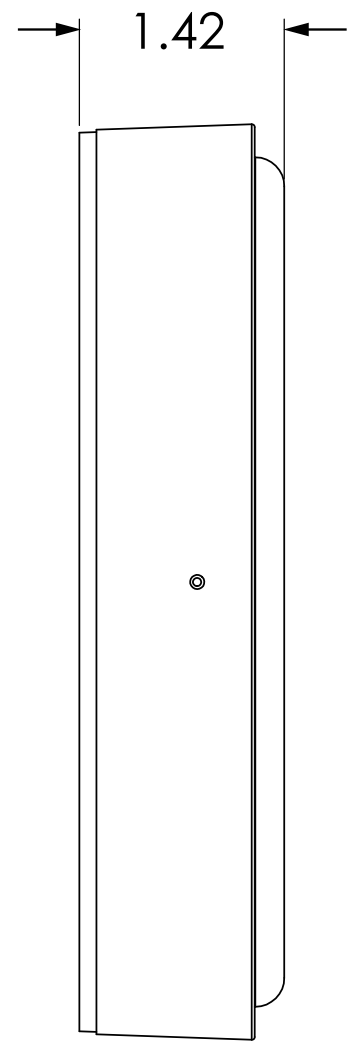

PANTHER 6" ROUND

VARIETIES		
P/N	DESCRIPTION	MATERIAL
10EMR6 10EMR6-900	433 MHZ "PUSH TO OPEN" 900 MHZ "PUSH TO OPEN"	Plate: Stainless steel 304 Housing: ABS plastic
10EMR6L 10EMR6L-900	433 MHZ Logo 900 MHZ Logo	Plate: Stainless steel 304 Housing: ABS plastic
10EMR61 10EMR61-900	433 MHZ Text/Logo 900 MHZ Text/Logo	Plate: Stainless steel 304 Housing: ABS plastic