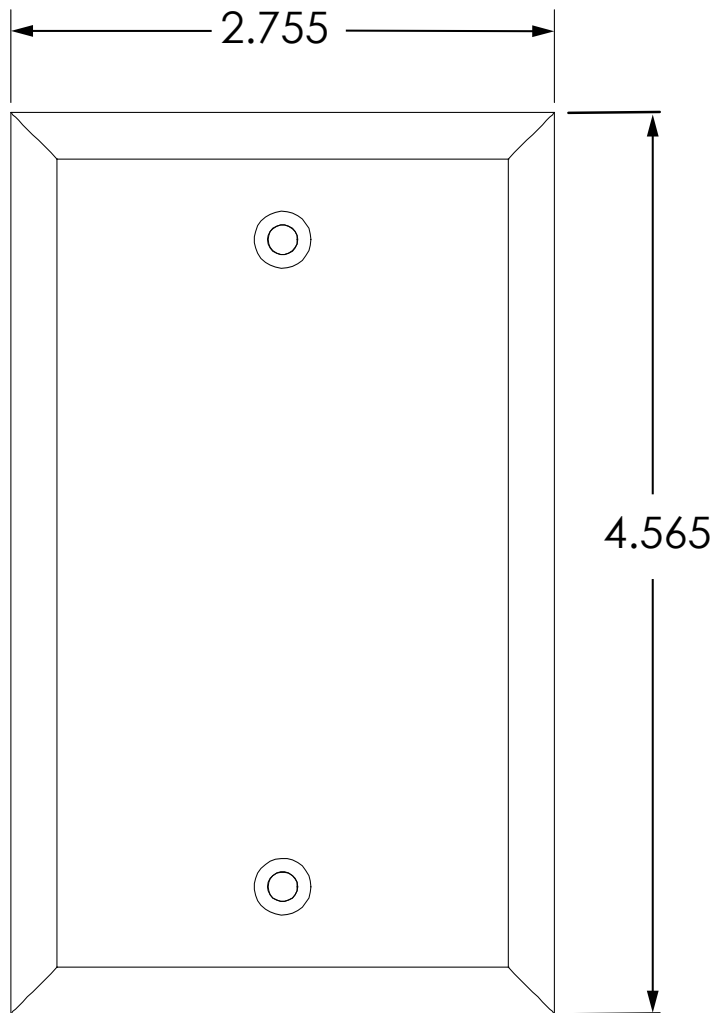

MS08 (SINGLE-GANG)

VARIETIES		
P/N	DESCRIPTION	MATERIAL
70.5226	Text/Logo (black plate)	Polycarbonate plastic
70.5268	Text/Logo (white plate)	Polycarbonate plastic
70.5270	Text/Logo (cream plate)	Polycarbonate plastic
70.5272	Plain (black plate)	Polycarbonate plastic
70.5274	Plain (white plate)	Polycarbonate plastic
70.5276	Plain (cream plate)	Polycarbonate plastic
70.5278	Logo (black plate)	Polycarbonate plastic

COMPATIBLE WITH	
P/N	DESCRIPTION
not sold by BEA	Single-gang electrical box
10BOX24SGSM	Single-gang, surface-mount box