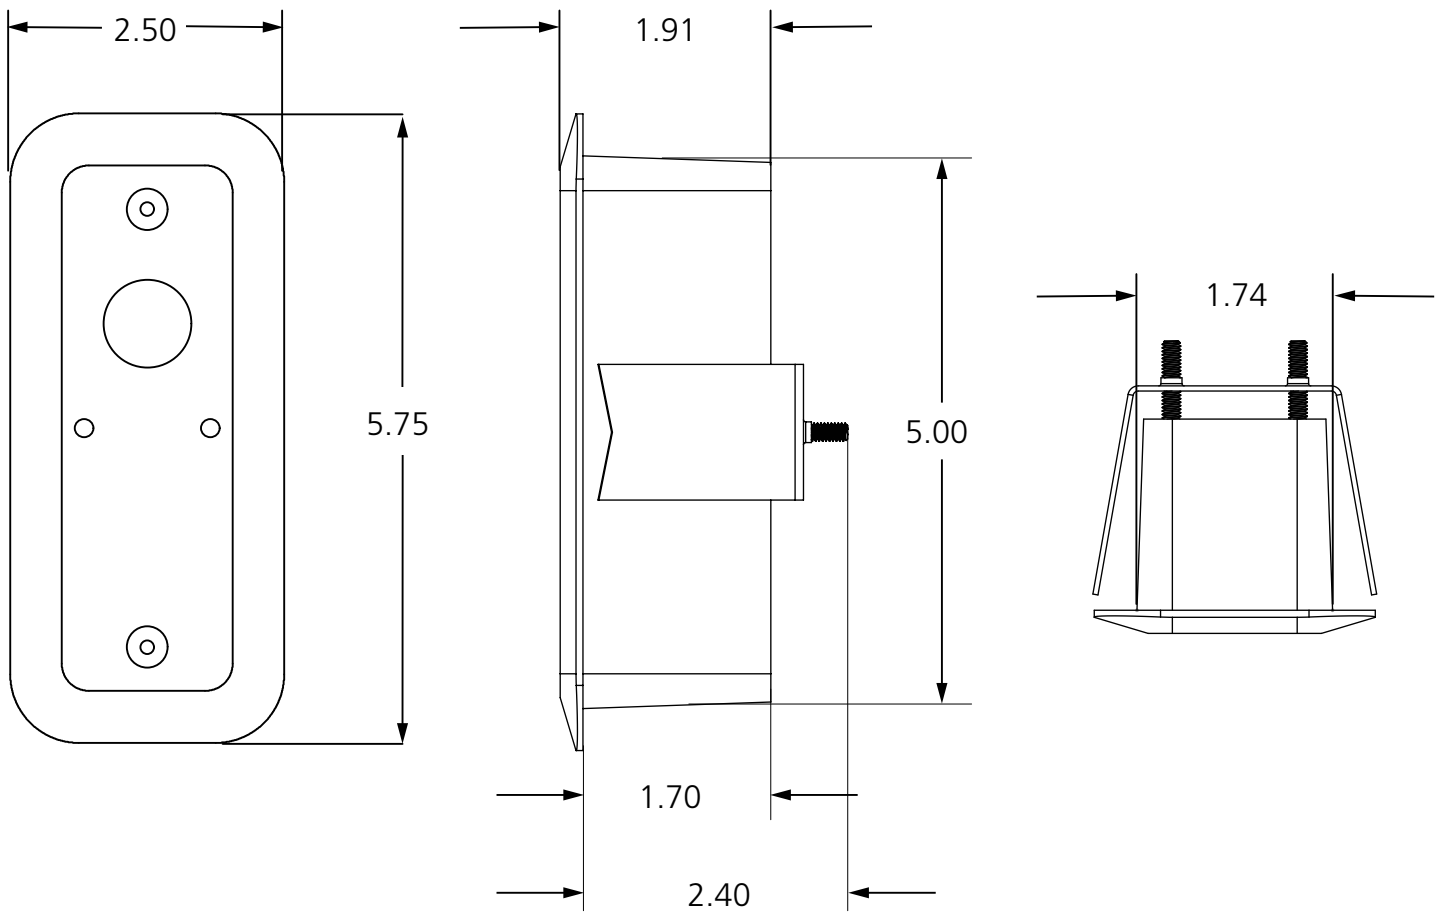

JAMB, FLUSH-MOUNT BOX

VARIETIES	
P/N	MATERIAL
10BOXJAMBFM	ABS plastic

COMPATIBLE WITH
4.75" x 1.5" jamb push plates