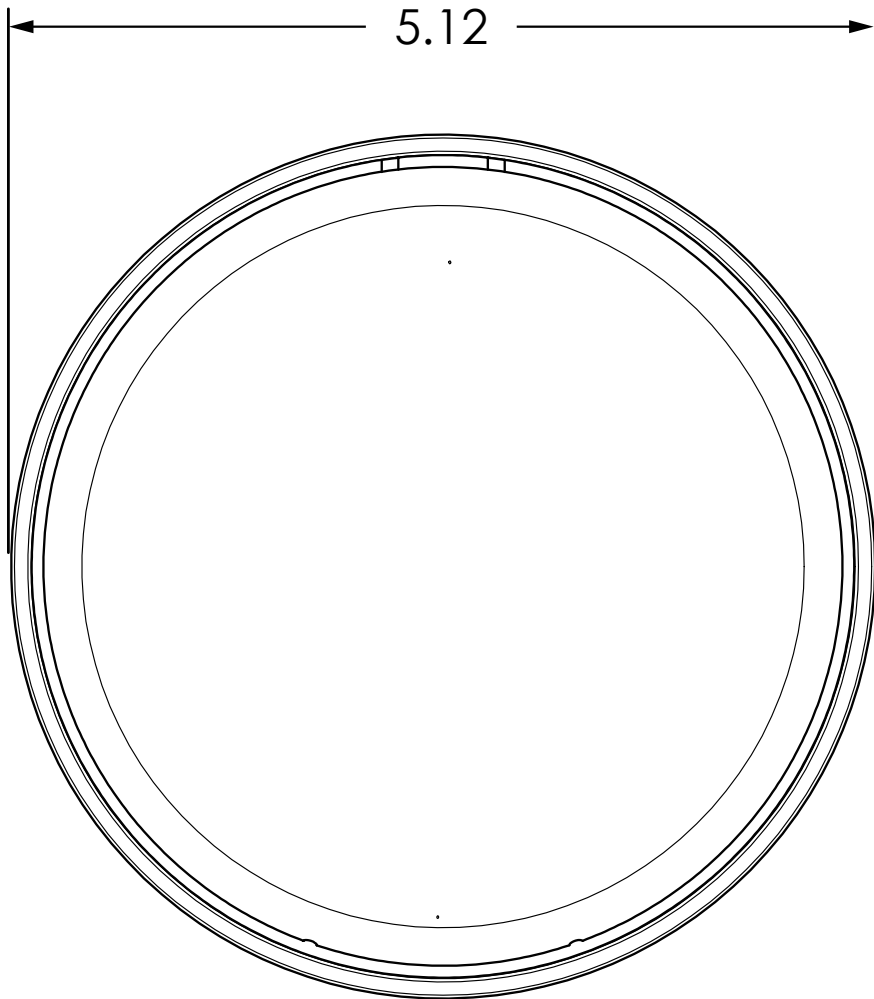

COMPATIBLE WITH	
P/N	DESCRIPTION
10BOLLARDXXXWOH	Bollard ("without hole")

PANTHER 4.75" ROUND

VARIETIES		
P/N	DESCRIPTION	MATERIAL
10EMR475 10EMR475-900	433 MHZ "PUSH TO OPEN" 900 MHZ "PUSH TO OPEN"	Plate: Stainless steel 304 Housing: ABS plastic
10EMR475L 10EMR475L-900	433 MHZ Logo 900 MHZ Logo	Plate: Stainless steel 304 Housing: ABS plastic
10EMR4751 10EMR4751-900	433 MHZ Text/Logo 900 MHZ Text/Logo	Plate: Stainless steel 304 Housing: ABS plastic