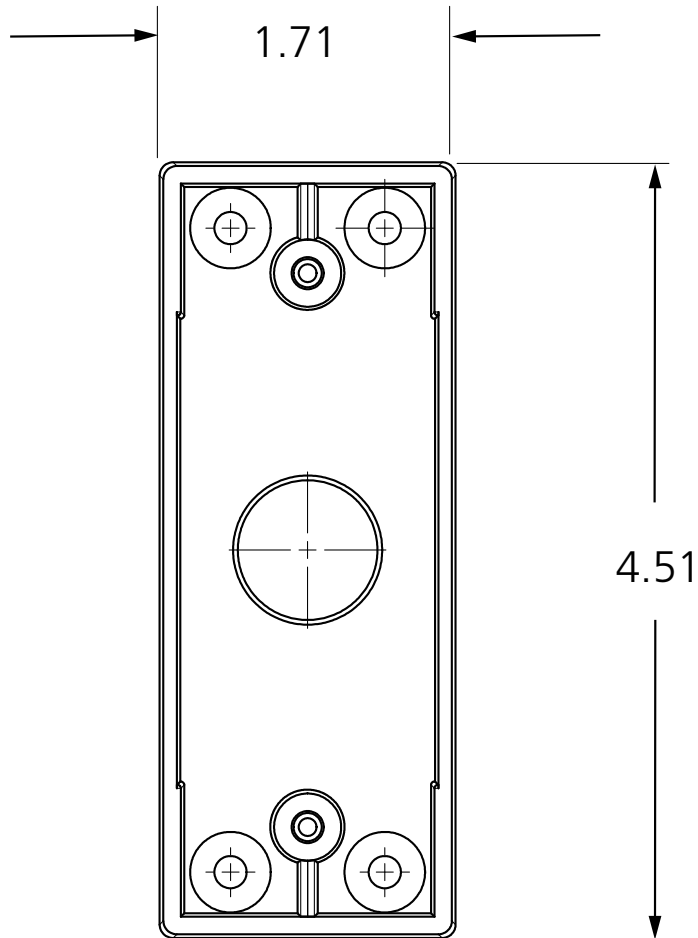

JAMB, FLUSH-MOUNT BOX

VARIETIES	
P/N	MATERIAL
10BOXJAMBFM	ABS plastic

COMPATIBLE WITH
4.75" x 1.5" jamb push plates

JAMB, SURFACE-MOUNT BOX

VARIETIES	
P/N	MATERIAL
10BOXJAMBSM	ABS plastic

COMPATIBLE WITH
4.75" x 1.5" jamb push plates

JAMB, 4.5" × 1.75" BOX

VARIETIES	
P/N	MATERIAL
10BOXJAMBST	ABS plastic

COMPATIBLE WITH
4.5" × 1.75" jamb push plates
MS11 (jamb) touchless actuator

6" ESCUTCHEON

VARIETIES	
P/N	MATERIAL
10ESCUTCHEON	Stainless steel 304