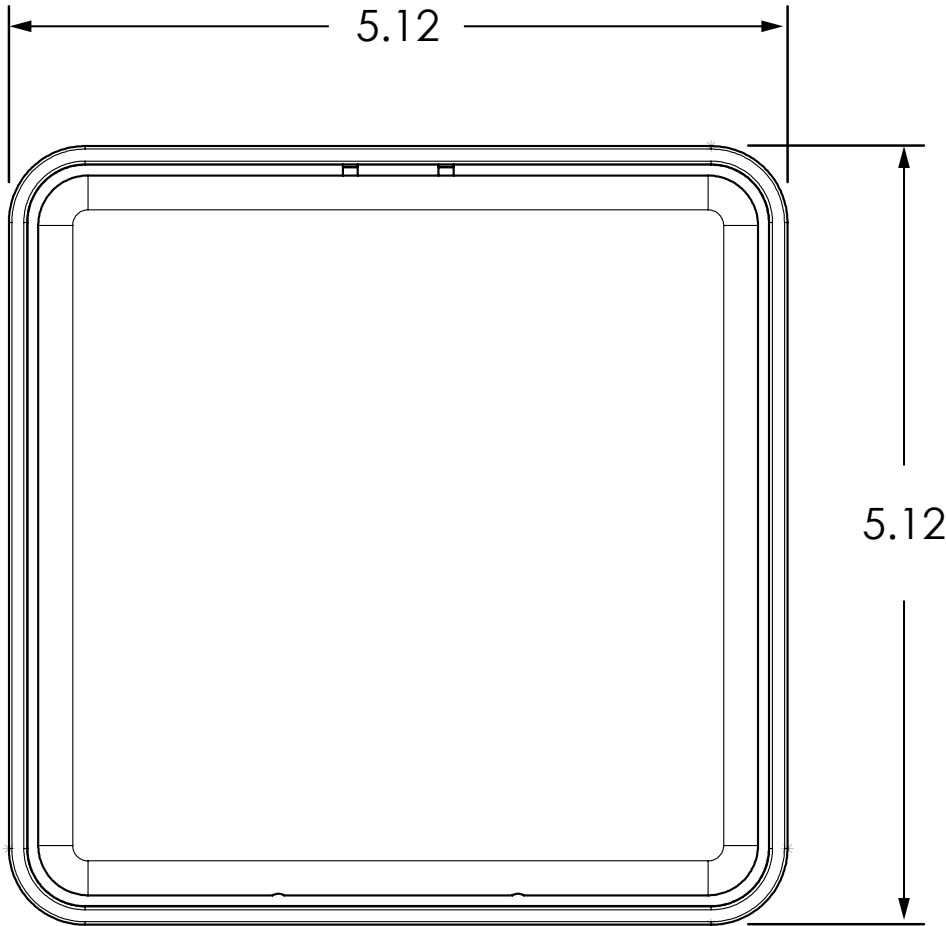

PANTHER 4.75" SQUARE

VARIETIES		
P/N	DESCRIPTION	MATERIAL
10EMS475 10EMS475-900	433 MHZ "PUSH TO OPEN" 900 MHZ "PUSH TO OPEN"	Plate: Stainless steel 304 Housing: ABS plastic
10EMS475L 10EMS475L-900	433 MHZ Logo 900 MHZ Logo	Plate: Stainless steel 304 Housing: ABS plastic
10EMS4751 10EMS4751-900	433 MHZ Text/Logo 900 MHZ Text/Logo	Plate: Stainless steel 304 Housing: ABS plastic

COMPATIBLE WITH	
P/N	DESCRIPTION
10BOLLARD series	Bollard