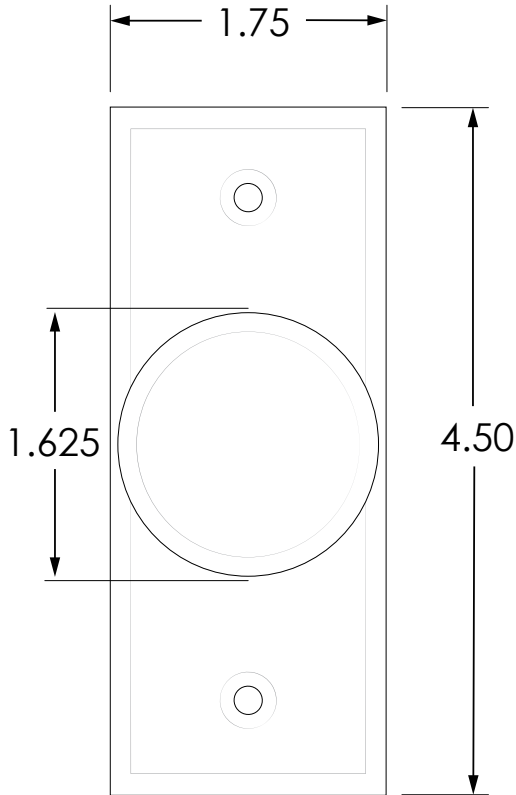

PNEUMATIC PUSH BUTTONS (JAMB)

10ACPBDA3
10ACPBDA7
10ACPBDA11