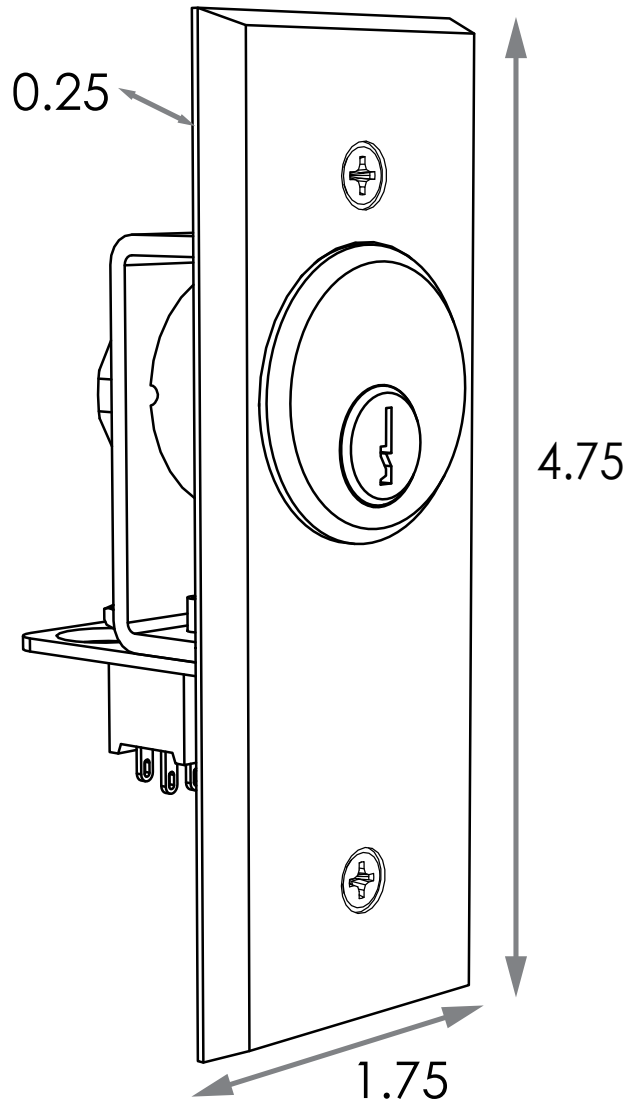

KEYSWITCH (JAMB)

VARIETIES		
P/N	DESCRIPTION	MATERIAL
10JAMBSWITCHMOM	Momentary	Stainless steel 304
10JAMBSWITCHONF	Maintained	Stainless steel 304