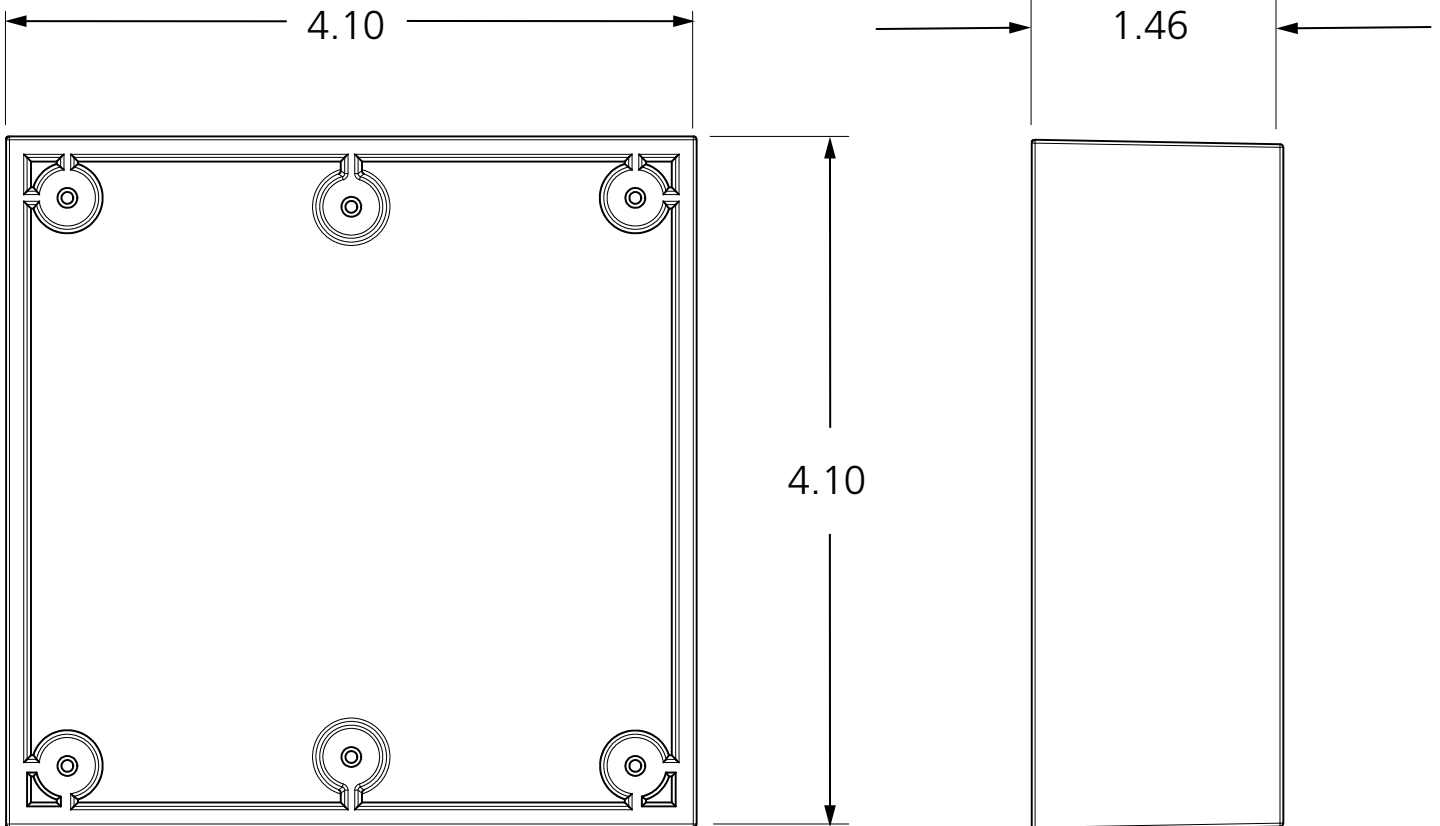

DOUBLE-GANG, NON-METALLIC BOX

VARIETIES	
P/N	MATERIAL
10BOXDG4H	ABS plastic

COMPATIBLE WITH	
4.5" square push plate	6" round push plate
4.75" square push plate	6" square push plate
Vestibule push plate