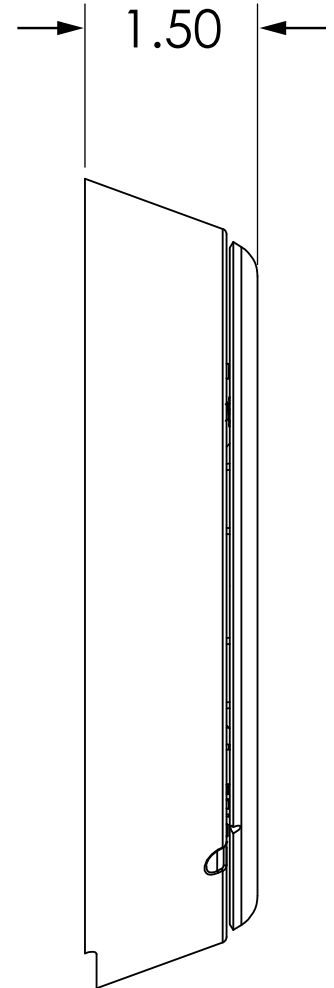

MS21H (6" ROUND)

VARIETIES		
P/N	DESCRIPTION	MATERIAL
10MS21HR1	Text/Logo	Plate: Stainless steel 304 Center: Polycarbonate plastic
10MS21HR	Text	Plate: Stainless steel 304 Center: Polycarbonate plastic
10MS21HRL	Logo	Plate: Stainless steel 304 Center: Polycarbonate plastic

COMPATIBLE WITH	
P/N	DESCRIPTION
not sold by BEA	Single-gang electrical box
not sold by BEA	Double-gang electrical box