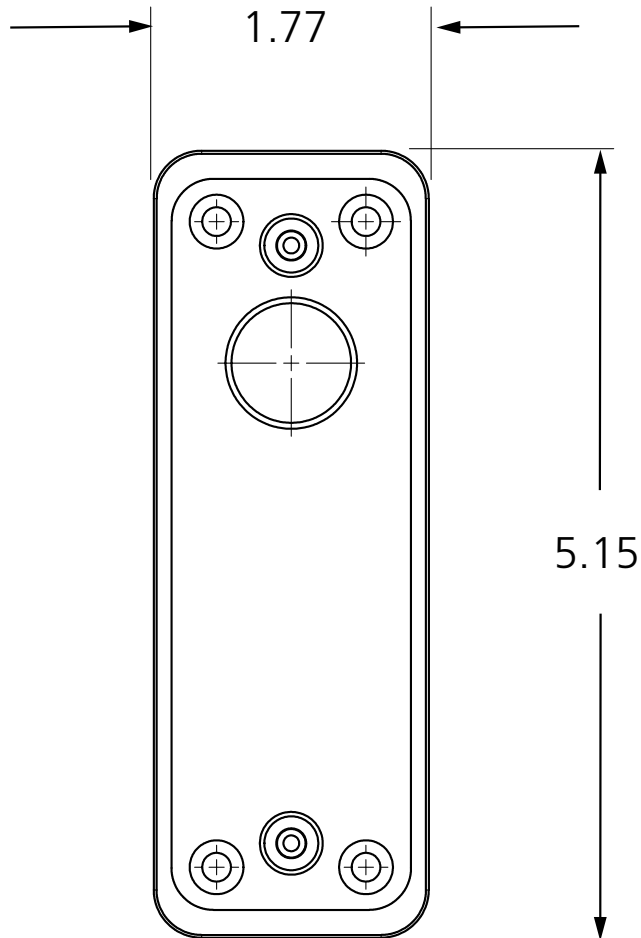

JAMB, SURFACE-MOUNT BOX

VARIETIES	
P/N	MATERIAL
10BOXJAMBSM	ABS plastic

COMPATIBLE WITH
4.75" x 1.5" jamb push plates