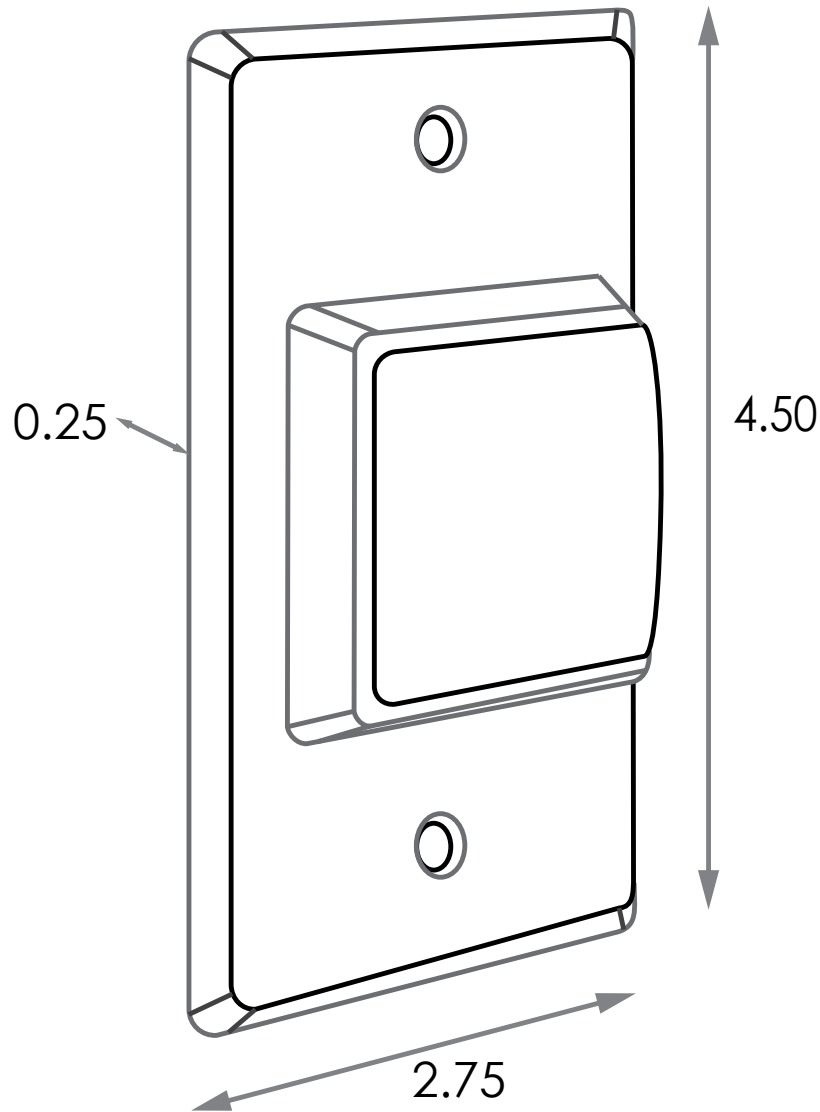

ACCESS CONTROL PUSH BUTTONS

VARIETIES		
P/N	DESCRIPTION	MATERIAL
10ACPSS1	Text	Stainless steel 304
10PTLBUTTON	Text	Stainless steel 304

COMPATIBLE WITH	
P/N	DESCRIPTION
10BOX24SGSM	Single-gang, surface-mount box
not sold by BEA	Single-gang electrical box <i>*requires box modification</i>