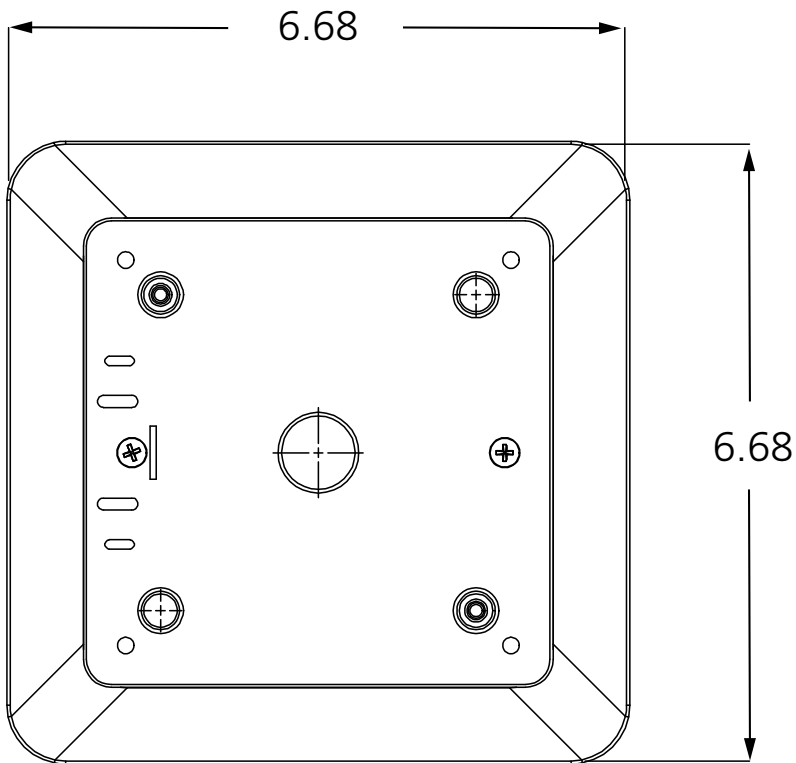

4.75" SQUARE, FLUSH-MOUNT BOX

VARIETIES	
P/N	MATERIAL
10BOX475SQFM	ABS plastic

COMPATIBLE WITH
4.75" square push plate
Vestibule push plate