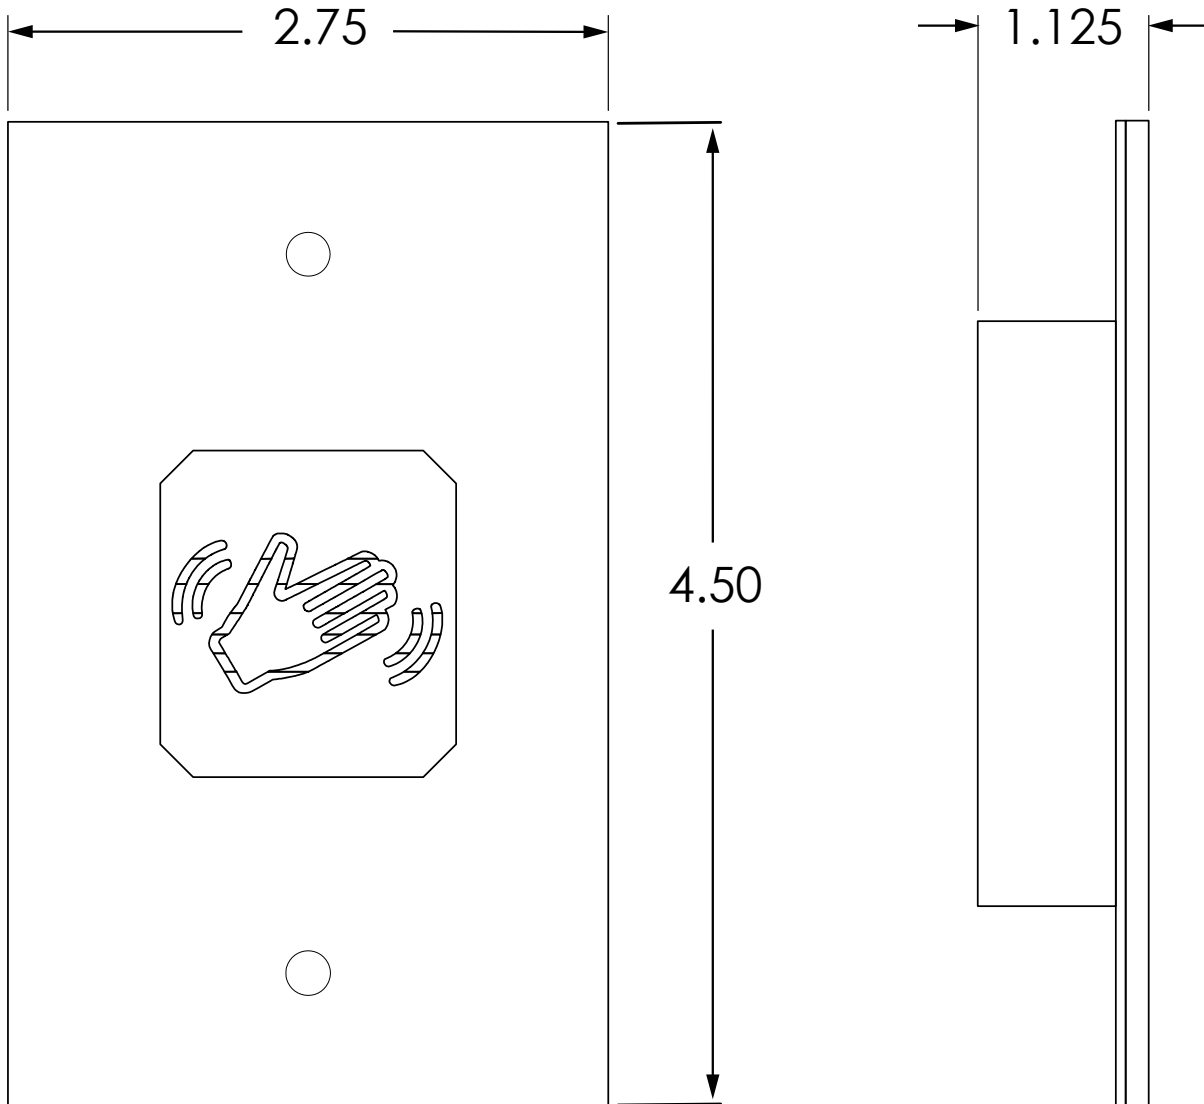

COMPATIBLE WITH	
P/N	DESCRIPTION
not sold by BEA	Double-gang electrical box
10BOXDGSM	Double-gang, surface-mount box

MS09

VARIETIES		
P/N	DESCRIPTION	MATERIAL
10MS09TL	Text/Logo	Polycarbonate plastic
10MS09L	Logo	Polycarbonate plastic

COMPATIBLE WITH	
P/N	DESCRIPTION
10BOLLARD series	Bollard ("without hole")

MS11 (SINGLE-GANG)

VARIETIES		
P/N	DESCRIPTION	MATERIAL
10MS11S	Text/Logo	Plate: Stainless steel 304 Center: ABS plastic
10MS11SW	Text/Logo	Plate: Stainless steel 304, powder-coated Center: ABS plastic