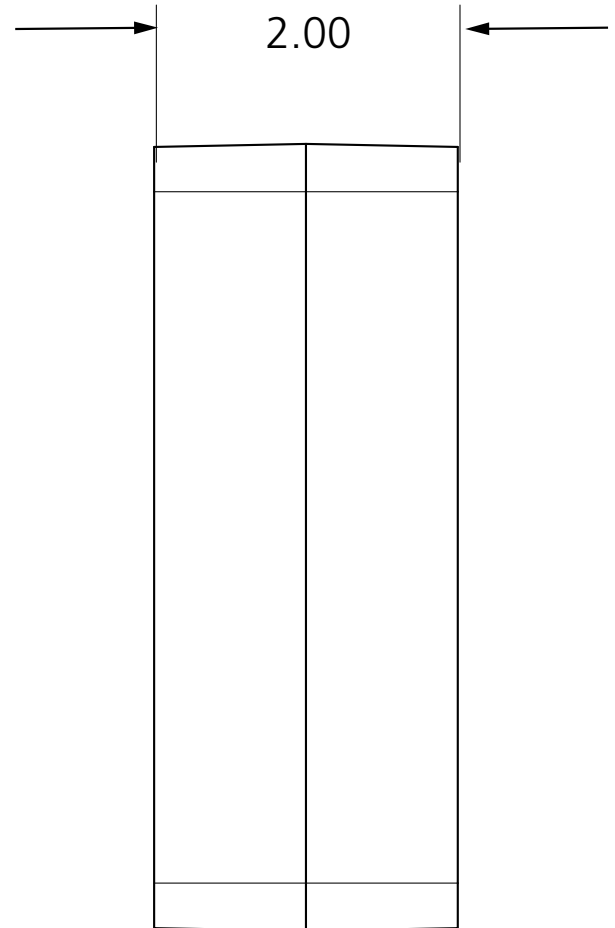

JAMB, SURFACE-MOUNT BOX

VARIETIES	
P/N	MATERIAL
10BOXJAMBSM	ABS plastic

COMPATIBLE WITH
4.75" x 1.5" jamb push plates