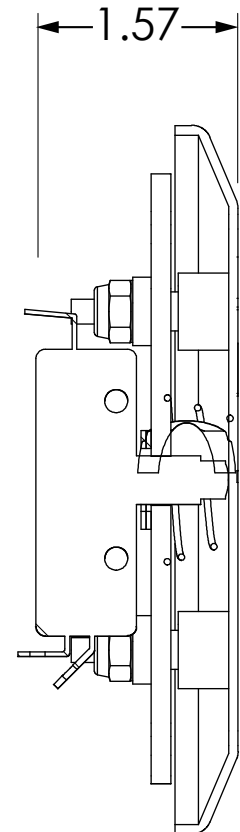

4.5" ROUND

VARIETIES		
P/N	DESCRIPTION	MATERIAL
10PBR45	"PUSH TO OPEN"	Stainless steel 304
10PBR451	Text/Logo	Stainless steel 304
10PBR45LL	Logo	Stainless steel 304
10PBR4510	Plain	Stainless steel 304

COMPATIBLE WITH	
P/N	DESCRIPTION
10BOX45RNDISM	4.5" round, surface-mount box
10BOX45RNDIFM	4.5" round, flush-mount box
not sold by BEA	Single-gang electrical box
10BOLLARD series	Bollard <i>*Poor aesthetics, exposure to elements</i>