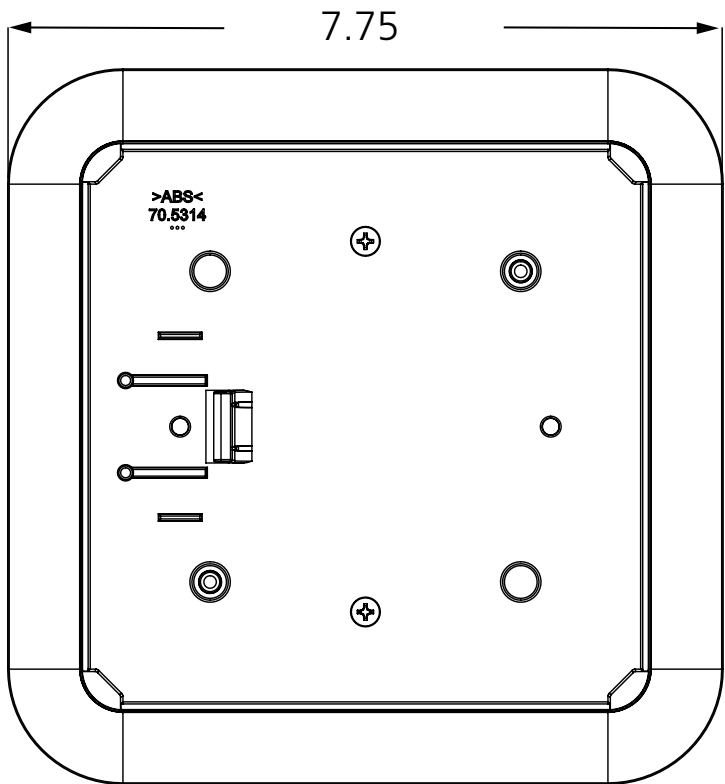

6" SQUARE, FLUSH-MOUNT BOX

VARIETIES	
P/N	MATERIAL
10BOX6SQFM	ABS plastic

COMPATIBLE WITH
6" square push plate