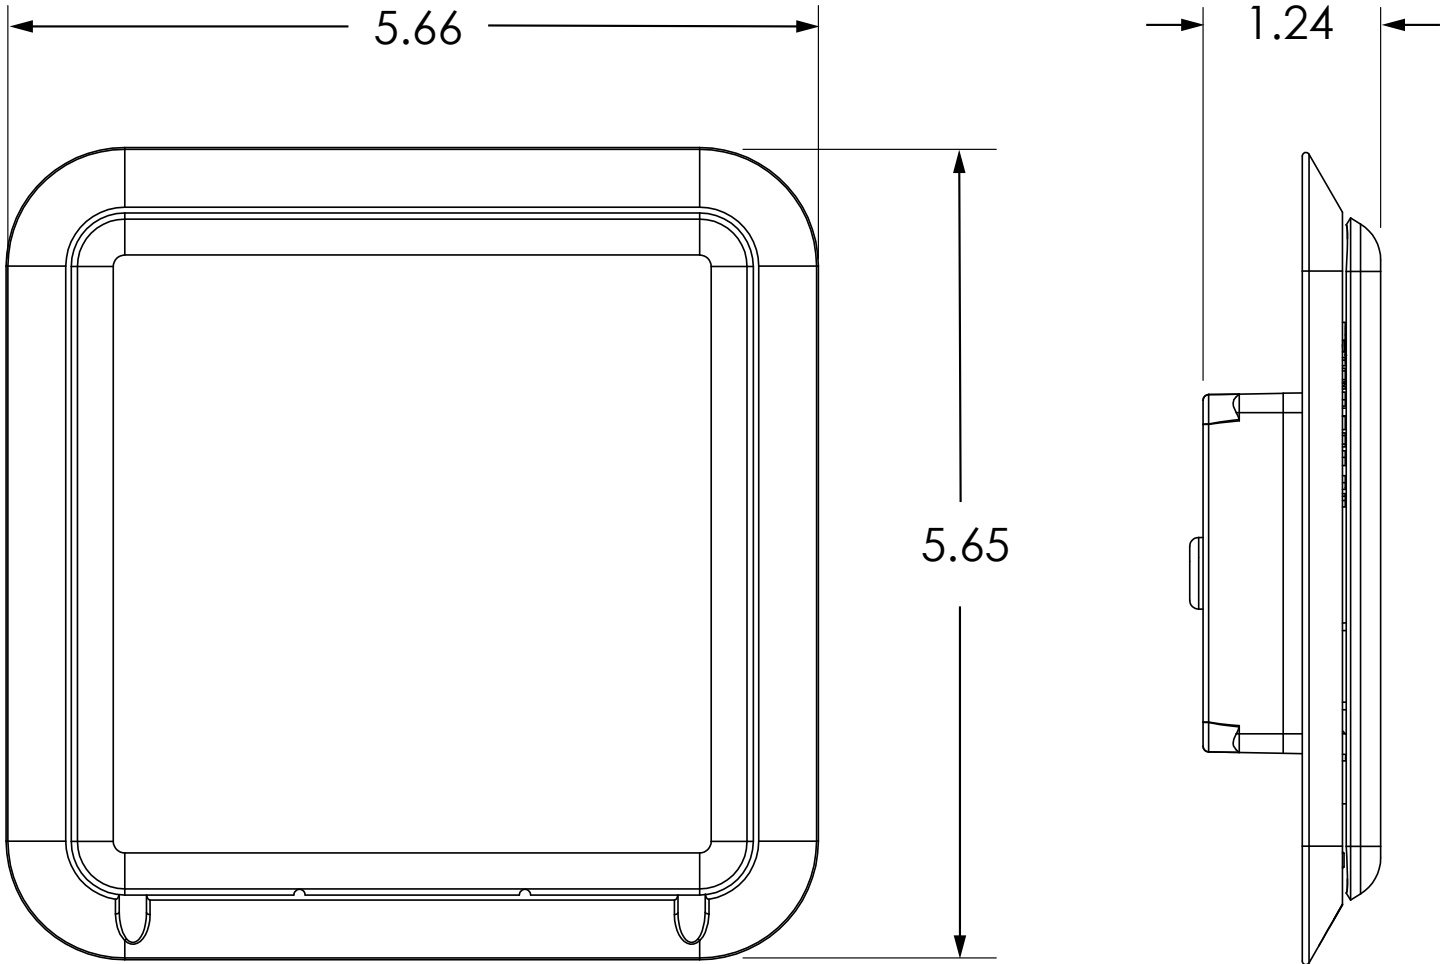

COMPATIBLE WITH	
P/N	DESCRIPTION
10BOXJAMBST	4.5" x 1.75" jamb box

MS21H (6" ROUND)

VARIETIES		
P/N	DESCRIPTION	MATERIAL
10MS21HR1	Text/Logo	Plate: Stainless steel 304 Center: Polycarbonate plastic
10MS21HR	Text	Plate: Stainless steel 304 Center: Polycarbonate plastic
10MS21HRL	Logo	Plate: Stainless steel 304 Center: Polycarbonate plastic

COMPATIBLE WITH	
P/N	DESCRIPTION
not sold by BEA	Single-gang electrical box
not sold by BEA	Double-gang electrical box

MS21H (4.75" SQUARE)

VARIETIES		
P/N	DESCRIPTION	MATERIAL
10MS21HS1	Text/Logo	Plate: Stainless steel 304 Center: Polycarbonate plastic
10MS21HS	Text	Plate: Stainless steel 304 Center: Polycarbonate plastic
10MS21HSL	Logo	Plate: Stainless steel 304 Center: Polycarbonate plastic