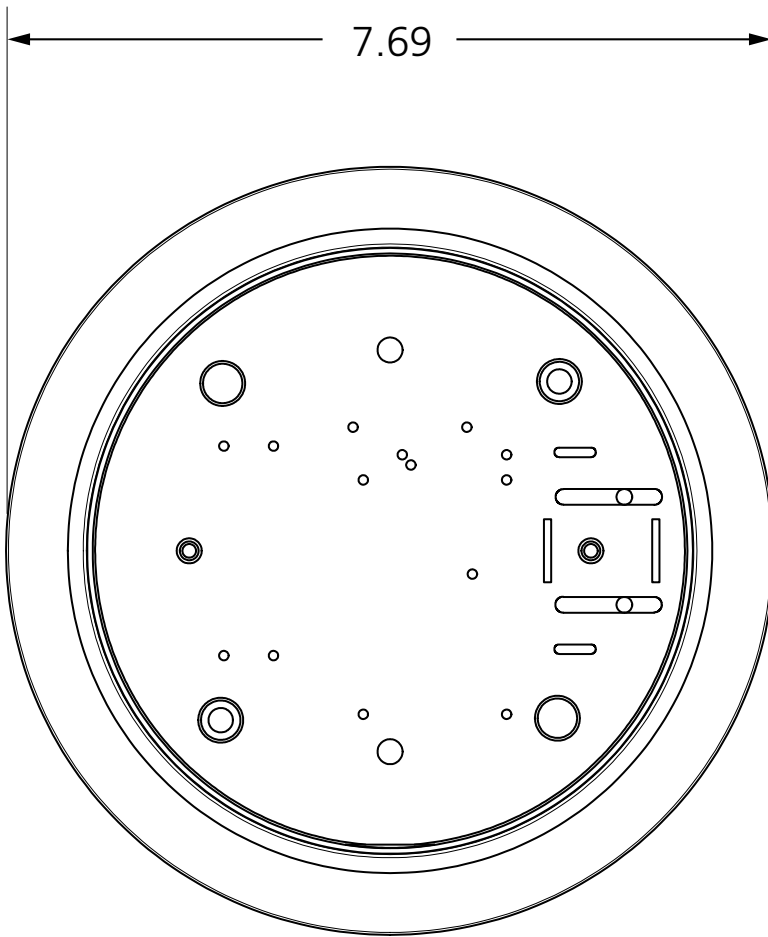

6" ROUND, FLUSH-MOUNT BOX

VARIETIES	
P/N	MATERIAL
10BOX6RNDFM	ABS plastic

COMPATIBLE WITH
6" round push plate