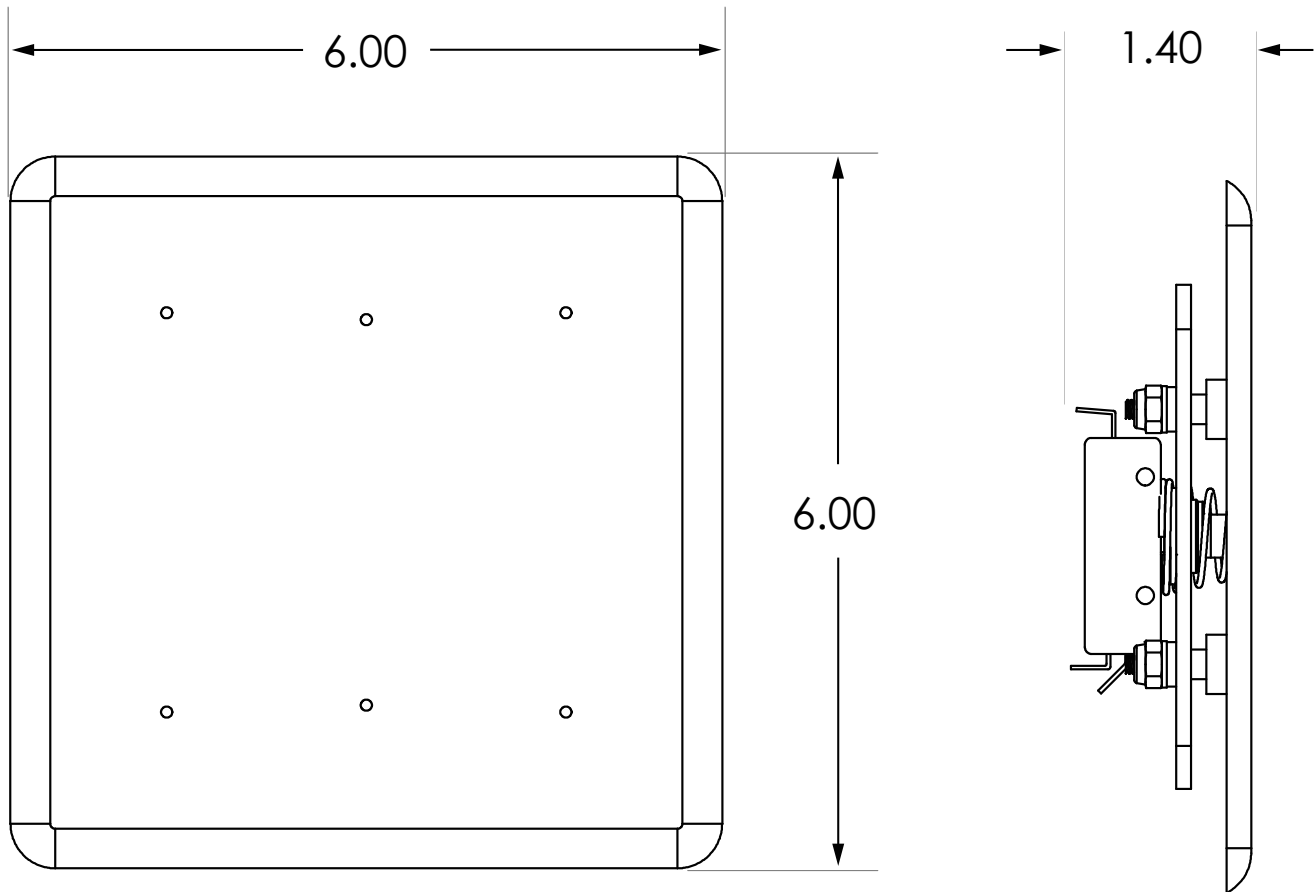

6" SQUARE

VARIETIES		
P/N	DESCRIPTION	MATERIAL
10PBS6	"PUSH TO OPEN"	Stainless steel 304
10PBS61	Text/Logo	Stainless steel 304
10PBS6LL	Logo	Stainless steel 304
10PBS610	Plain	Stainless steel 304

COMPATIBLE WITH	
P/N	DESCRIPTION
10BOX6SQSM	6" square, surface-mount box
10BOX6SQFM	6" square, flush-mount box
10BOXDGSM	Double-gang, surface-mount box (10BRINGC required) <i>*Poor aesthetics, potential for vandalism</i>
10BOXDG4H	Double-gang, non-metallic box <i>*Potential for vandalism</i>
10PBBRACKET(CA)	Surface-mount kit for round or square plates <i>*Potential for vandalism</i>
not sold by BEA	Single-gang electrical box <i>*Potential for vandalism</i>
not sold by BEA	Double-gang electrical box (10BRINGC required) <i>*Potential for vandalism</i>