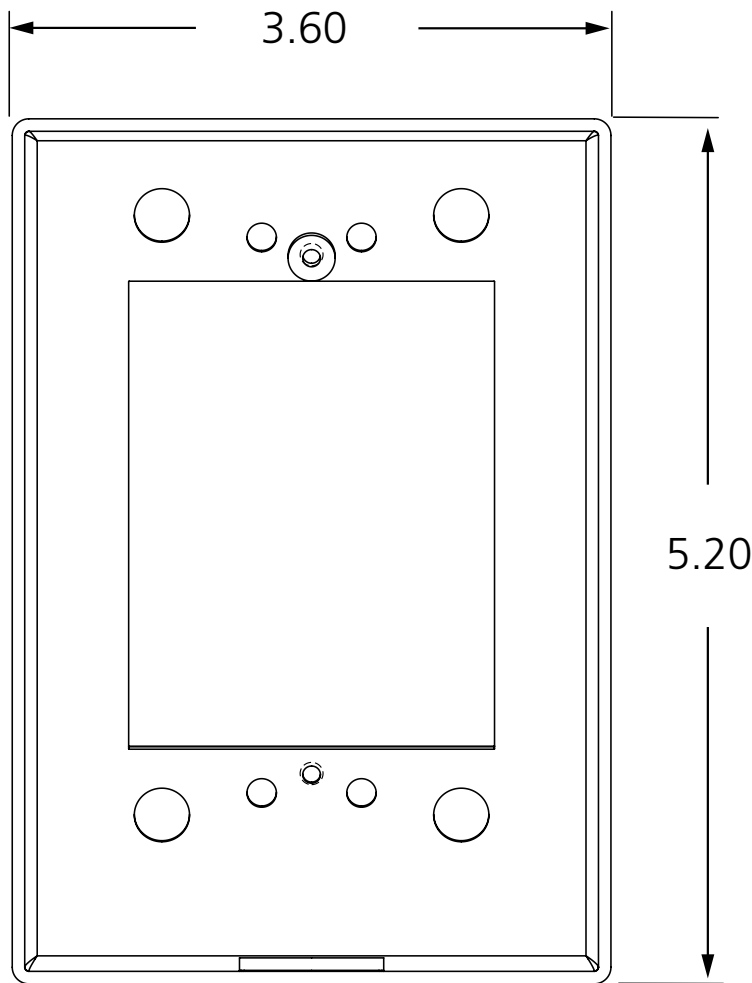

ANGLED, SINGLE-GANG, SURFACE-MOUNT BOX

VARIETIES	
P/N	MATERIAL
10ABOXSGSMS	Stainless steel 304

COMPATIBLE WITH
MS11 (single-gang) touchless actuator