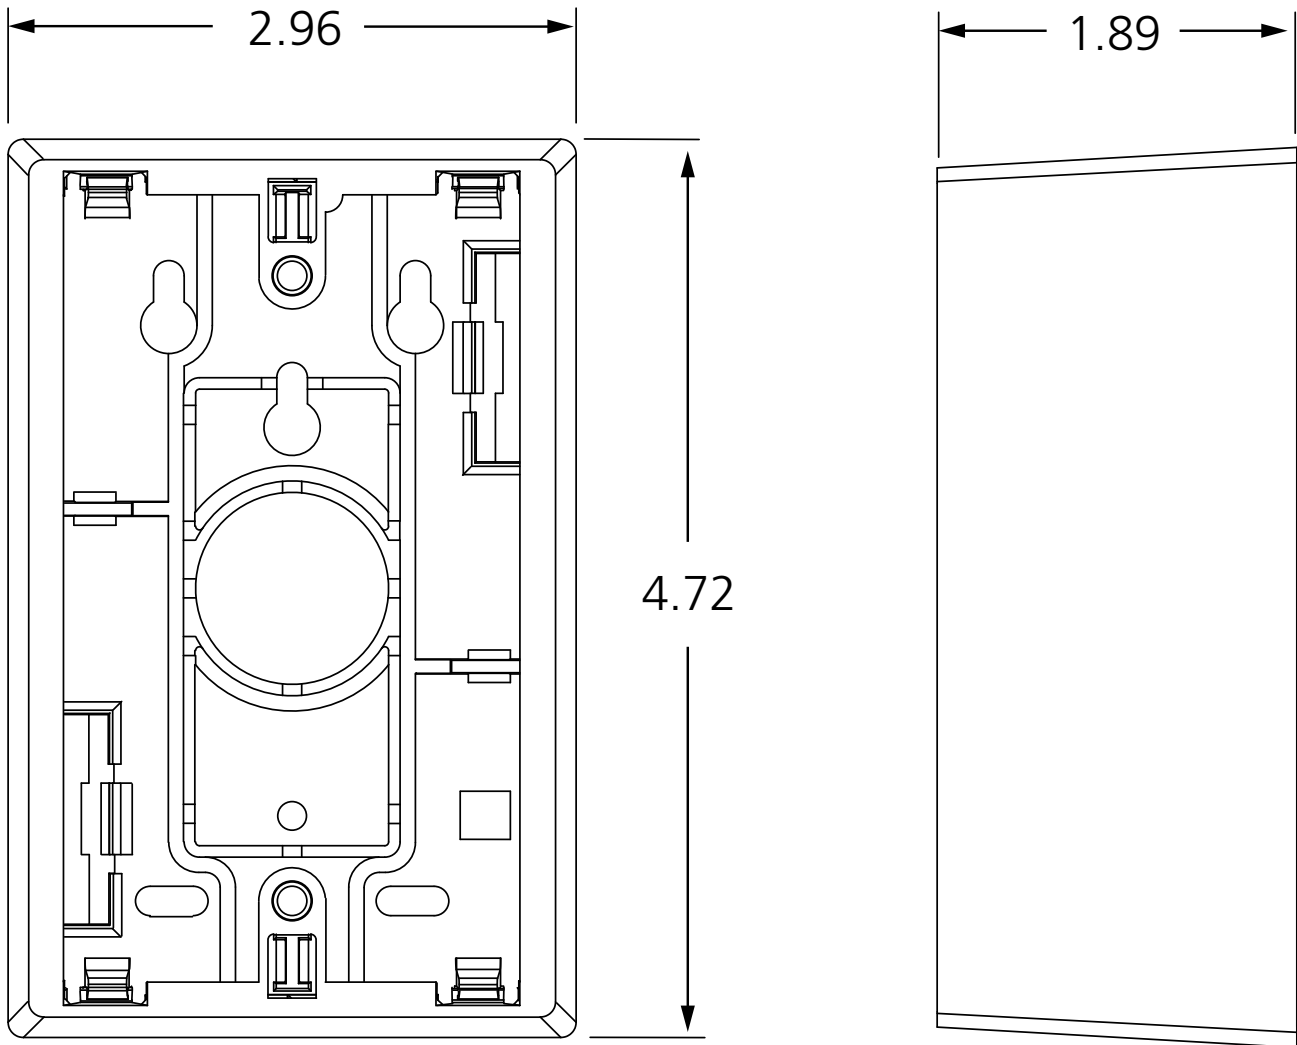

SINGLE-GANG, SURFACE-MOUNT BOX

VARIETIES	
P/N	MATERIAL
10BOX24SGSM	ABS plastic

COMPATIBLE WITH	
4.5" round push plate	6" round push plate
4.5" square push plate	6" square push plate
4.75" square push plate	MS08 (single-gang) touchless actuator
Single-gang push plate	MS11 (single-gang) touchless actuator