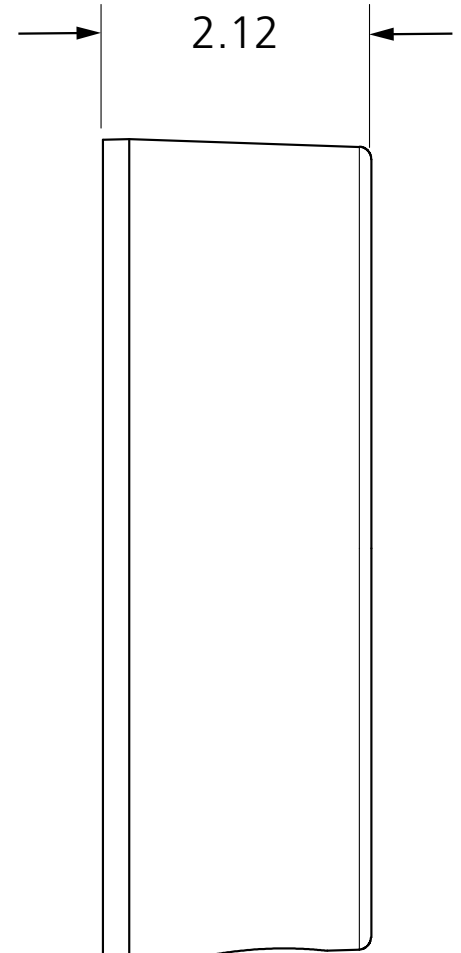

6" ROUND, SURFACE-MOUNT BOX

VARIETIES	
P/N	MATERIAL
10BOX6RNDISM	ABS plastic

COMPATIBLE WITH
6" round push plate