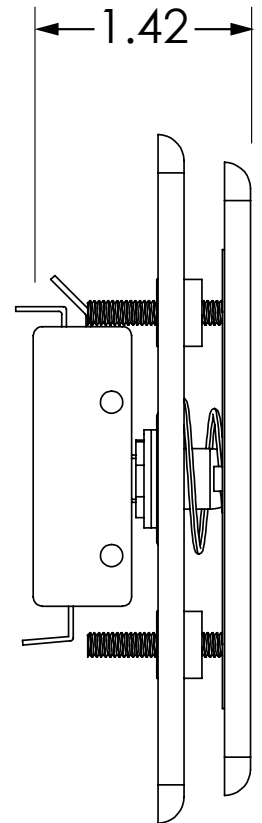

4.5" SQUARE

VARIETIES		
P/N	DESCRIPTION	MATERIAL
10PBS45	"PUSH TO OPEN"	Stainless steel 304
10PBS45POD	"PRESS TO OPERATE DOOR"	Stainless steel 304
10PBS451	Text/Logo	Stainless steel 304
10PBS451AL	Text/Alt Logo	Stainless steel 304
10PBS45LL	Logo	Stainless steel 304
10PBS4510	Plain	Stainless steel 304
10PBS45B	White text, blue plate	Stainless steel 304, powder-coated
10PBS451B	White text/logo, blue plate	Stainless steel 304, powder-coated

COMPATIBLE WITH	
P/N	DESCRIPTION
10BOX45SQSM	4.5" square, surface-mount box
10BOXDGSM	Double-gang, surface-mount box
10BOX45SQFM	4.5" square, flush-mount box
10BOXDG4H	Double-gang, non-metallic box
10BOLLARD series	Bollard
not sold by BEA	Single-gang electrical box
not sold by BEA	Double-gang electrical box