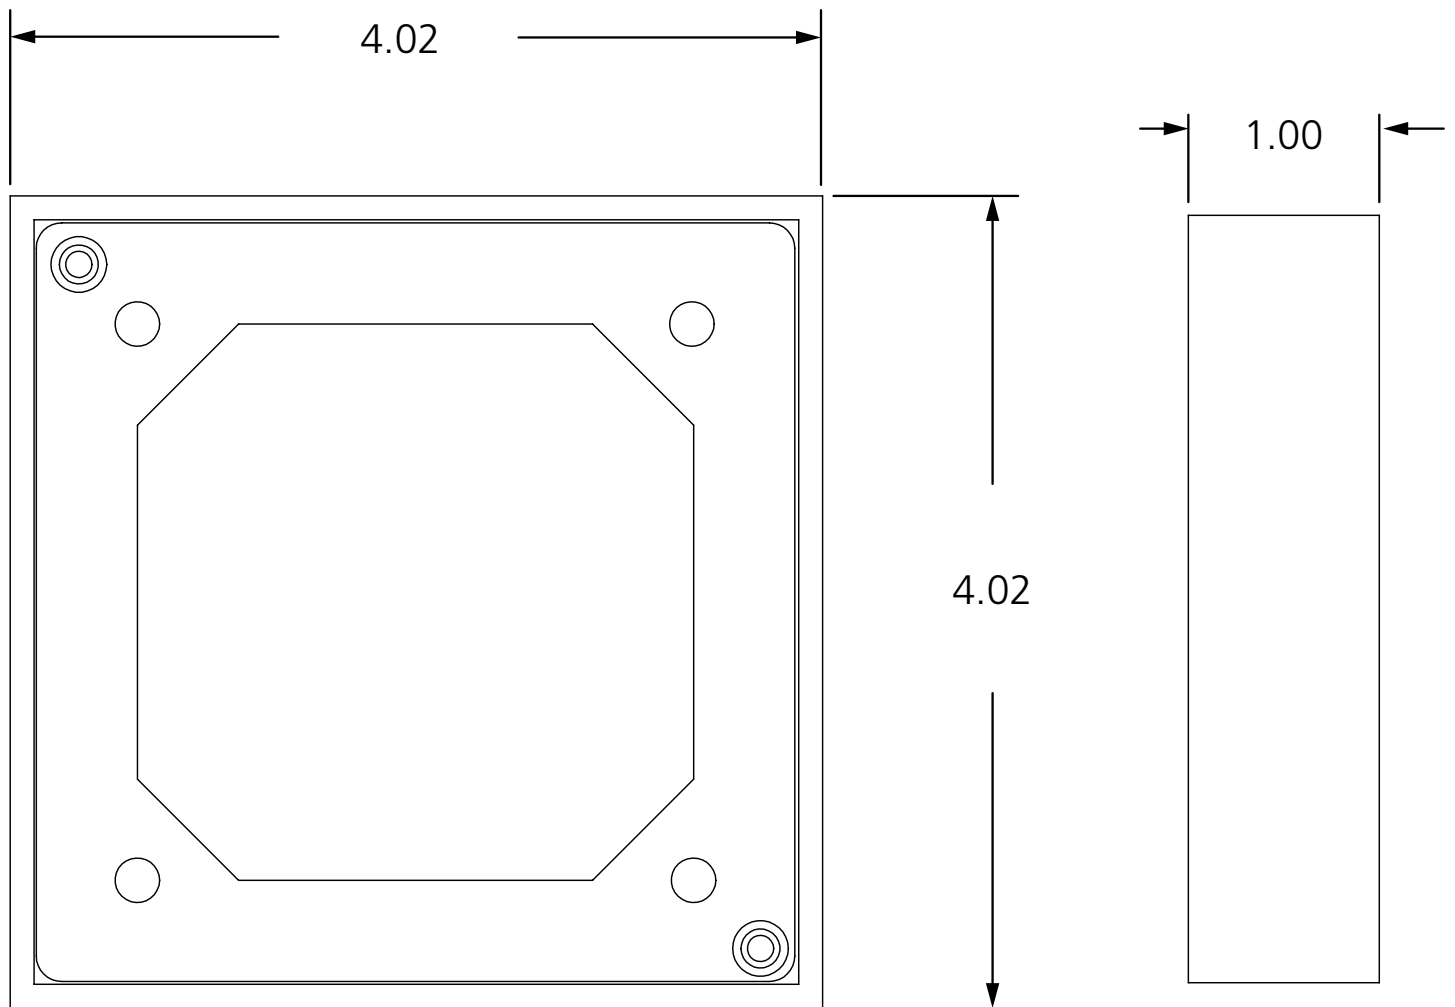

PBR/PBS SURFACE-MOUNT ADAPTER

VARIETIES	
P/N	MATERIAL
10PBBRACKET(CA)	Bracket: Stainless steel 304 Box: ABS plastic

COMPATIBLE WITH	
4.75" square push plate	6" round push plate
6" square push plate