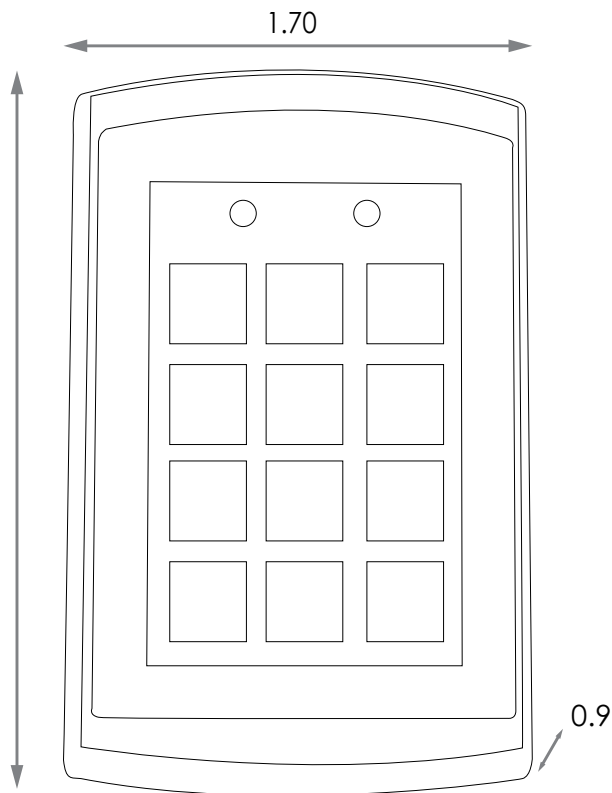

UNIVERSAL KEYPADS

10KEYPADU