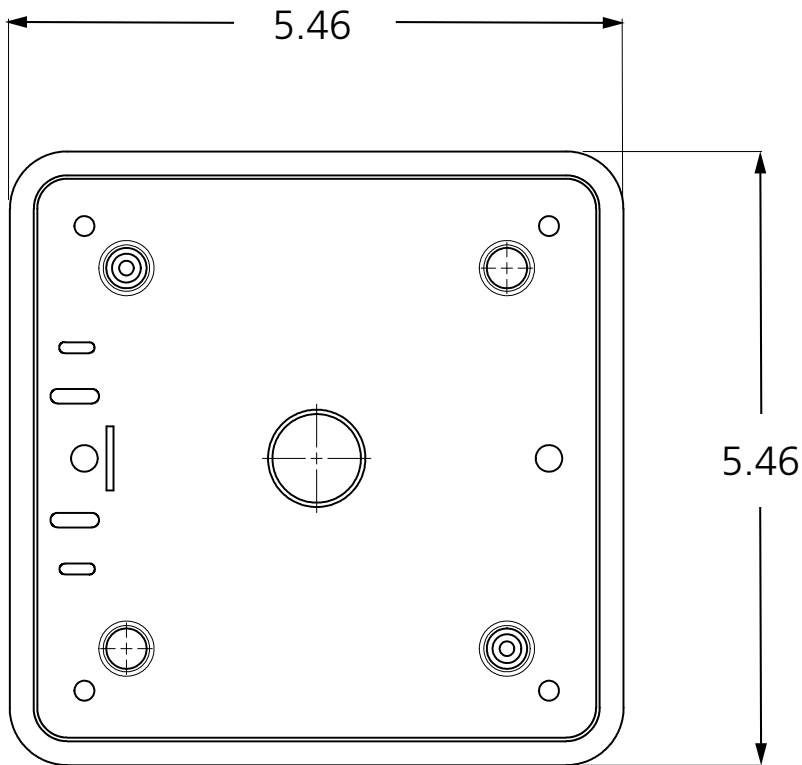

4.5" SQUARE, FLUSH-MOUNT BOX

VARIETIES	
P/N	MATERIAL
10BOX45SQFM	ABS plastic

COMPATIBLE WITH
4.5" square push plate

4.5" SQUARE, SURFACE-MOUNT BOX

VARIETIES	
P/N	MATERIAL
10BOX45SQSM	ABS plastic

COMPATIBLE WITH
4.5" square push plate

4.75" SQUARE, FLUSH-MOUNT BOX

VARIETIES	
P/N	MATERIAL
10BOX475SQFM	ABS plastic

COMPATIBLE WITH
4.75" square push plate
Vestibule push plate

4.75" SQUARE, SURFACE-MOUNT BOX

VARIETIES	
P/N	MATERIAL
10BOX475SQSM	ABS plastic