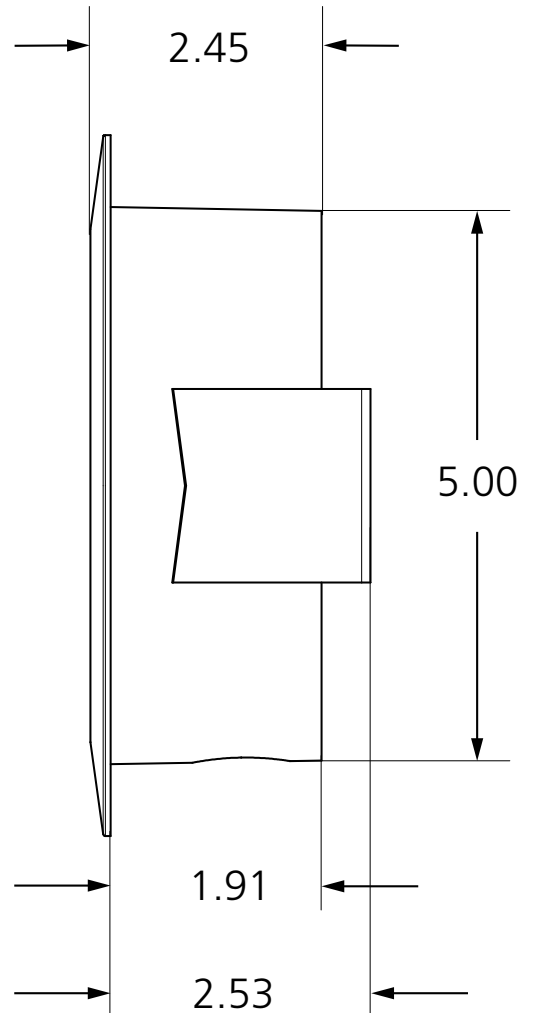

4.5" ROUND, FLUSH-MOUNT BOX

VARIETIES	
P/N	MATERIAL
10BOX45RNDFM	ABS plastic

COMPATIBLE WITH
4.5" round push plate