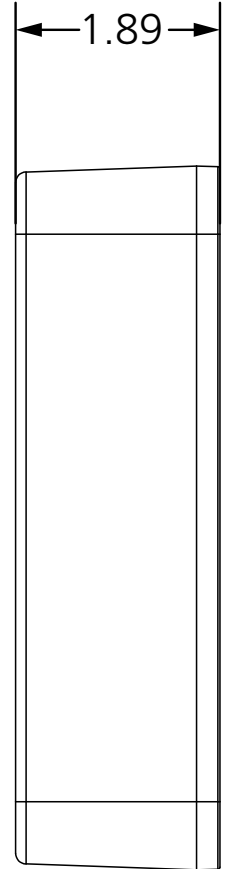

6" SQUARE, SURFACE-MOUNT BOX

VARIETIES	
P/N	MATERIAL
10BOX6SQSM	ABS plastic

COMPATIBLE WITH
6" square push plate