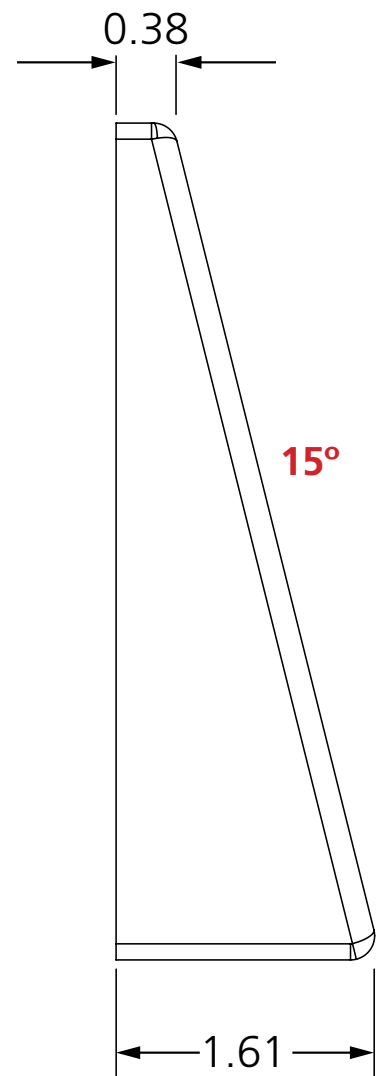

ANGLED, SINGLE-GANG, SURFACE-MOUNT BOX

VARIETIES	
P/N	MATERIAL
10ABOXSGSMS	Stainless steel 304

COMPATIBLE WITH
MS11 (single-gang) touchless actuator