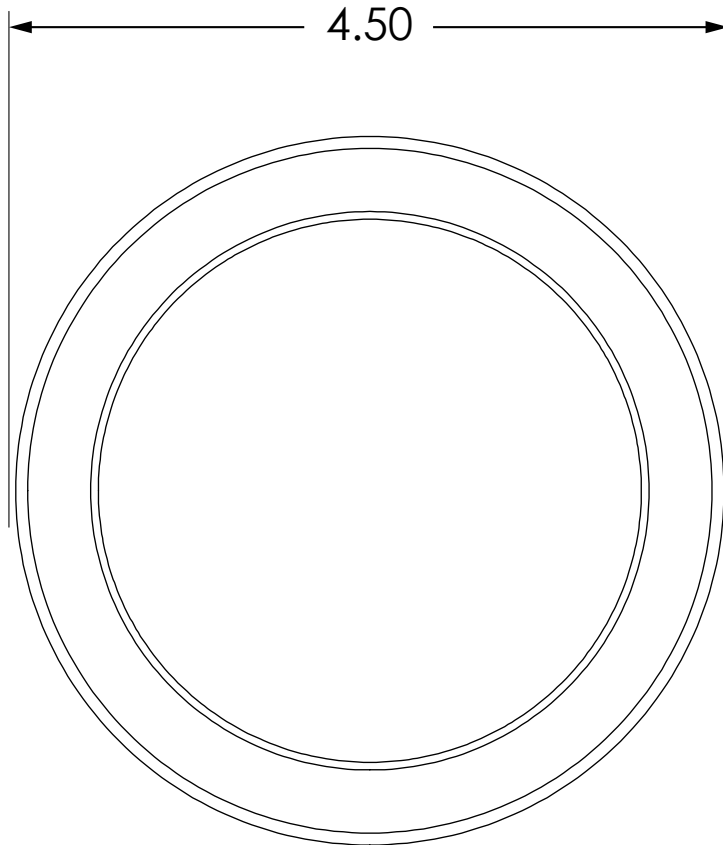

4.5" ROUND

VARIETIES		
P/N	DESCRIPTION	MATERIAL
10PBR45	"PUSH TO OPEN"	Stainless steel 304
10PBR451	Text/Logo	Stainless steel 304
10PBR45LL	Logo	Stainless steel 304
10PBR4510	Plain	Stainless steel 304

COMPATIBLE WITH	
P/N	DESCRIPTION
10BOX45RNDISM	4.5" round, surface-mount box
10BOX45RNDIFM	4.5" round, flush-mount box
not sold by BEA	Single-gang electrical box
10BOLLARD series	Bollard <i>*Poor aesthetics, exposure to elements</i>