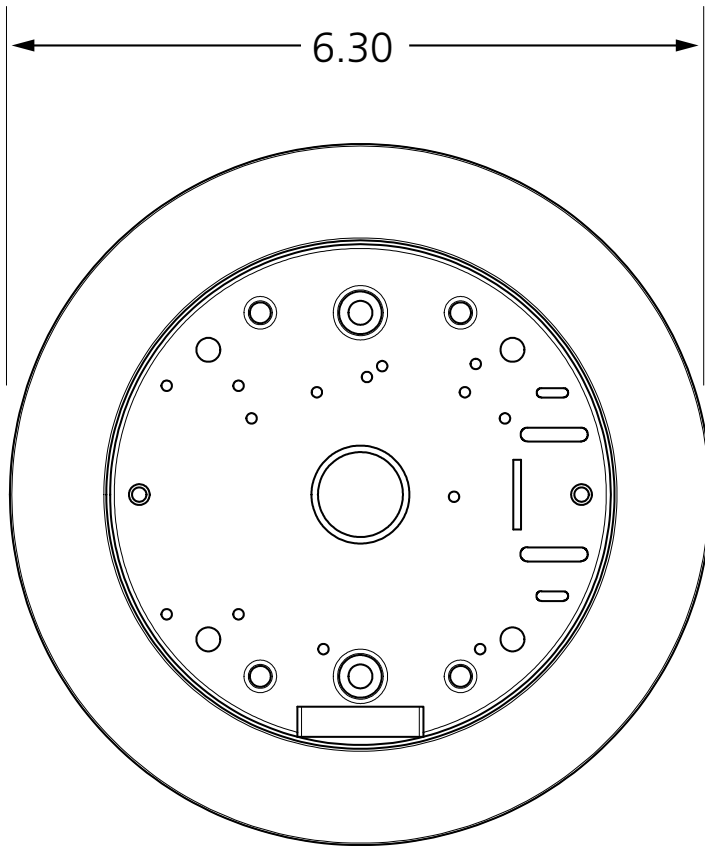

4.5" ROUND, FLUSH-MOUNT BOX

VARIETIES	
P/N	MATERIAL
10BOX45RNDFM	ABS plastic

COMPATIBLE WITH
4.5" round push plate