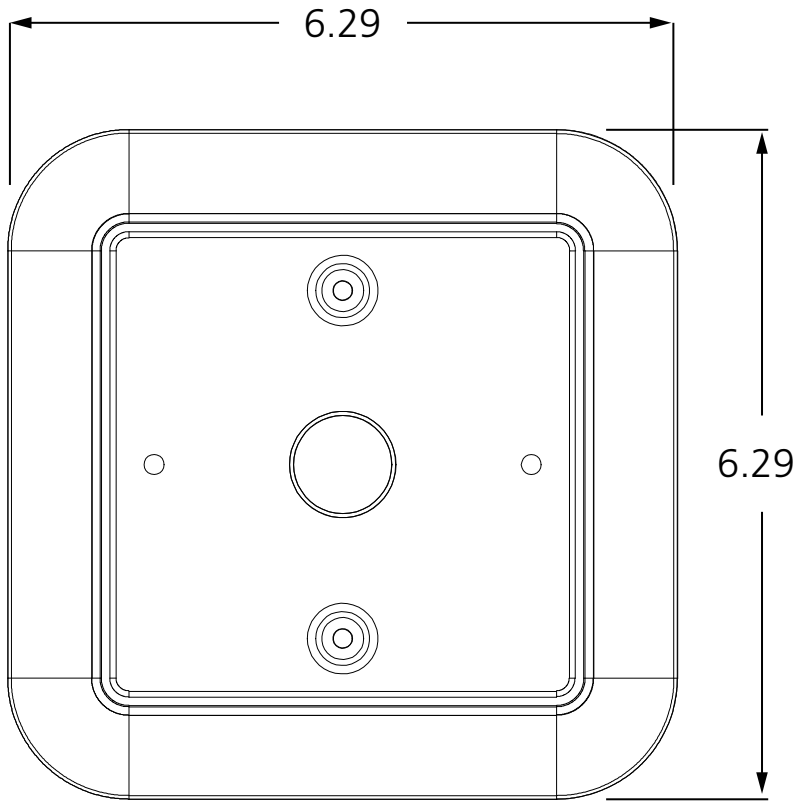

4.5" ROUND, FLUSH-MOUNT BOX

VARIETIES	
P/N	MATERIAL
10BOX45RNDFM	ABS plastic

COMPATIBLE WITH
4.5" round push plate

4.5" ROUND, SURFACE-MOUNT BOX

VARIETIES	
P/N	MATERIAL
10BOX45RNDSM	ABS plastic

COMPATIBLE WITH
4.5" round push plate

4.5" SQUARE, FLUSH-MOUNT BOX

VARIETIES	
P/N	MATERIAL
10BOX45SQFM	ABS plastic

COMPATIBLE WITH
4.5" square push plate

4.5" SQUARE, SURFACE-MOUNT BOX

VARIETIES	
P/N	MATERIAL
10BOX45SQSM	ABS plastic

COMPATIBLE WITH
4.5" square push plate