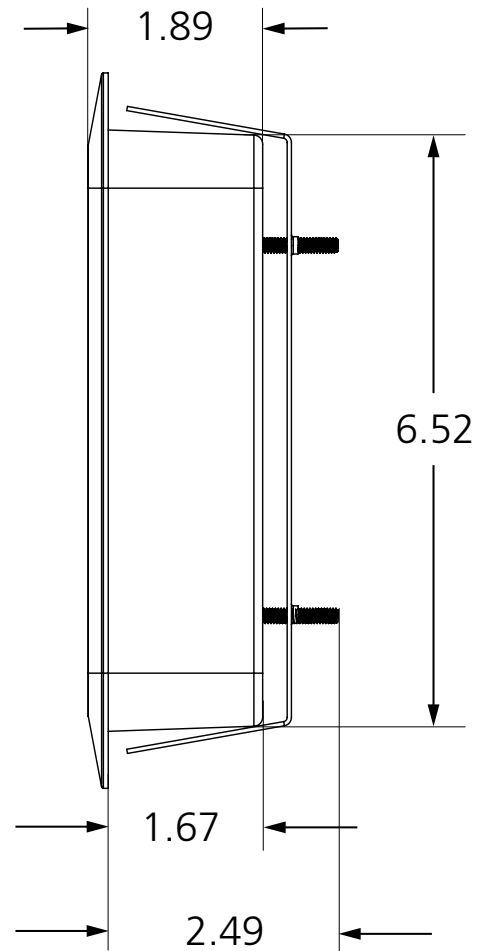

4.75" SQUARE, FLUSH-MOUNT BOX

VARIETIES	
P/N	MATERIAL
10BOX475SQFM	ABS plastic

COMPATIBLE WITH
4.75" square push plate
Vestibule push plate

4.75" SQUARE, SURFACE-MOUNT BOX

VARIETIES	
P/N	MATERIAL
10BOX475SQSM	ABS plastic

COMPATIBLE WITH
4.75" square push plate
Vestibule push plate

4.75" SQUARE, EASY BATTERY ACCESS BOX

VARIETIES	
P/N	MATERIAL
10BOX475SQSMEBA	ABS plastic

COMPATIBLE WITH
4.75" square push plate
Vestibule push plate

6" ROUND, FLUSH-MOUNT BOX

VARIETIES	
P/N	MATERIAL
10BOX6RNDFM	ABS plastic

COMPATIBLE WITH
6" round push plate

6" ROUND, SURFACE-MOUNT BOX

VARIETIES	
P/N	MATERIAL
10BOX6RNDISM	ABS plastic

COMPATIBLE WITH
6" round push plate

6" SQUARE, FLUSH-MOUNT BOX

VARIETIES	
P/N	MATERIAL
10BOX6SQFM	ABS plastic

COMPATIBLE WITH
6" square push plate

6" SQUARE, SURFACE-MOUNT BOX

VARIETIES	
P/N	MATERIAL
10BOX6SQSM	ABS plastic

COMPATIBLE WITH
6" square push plate