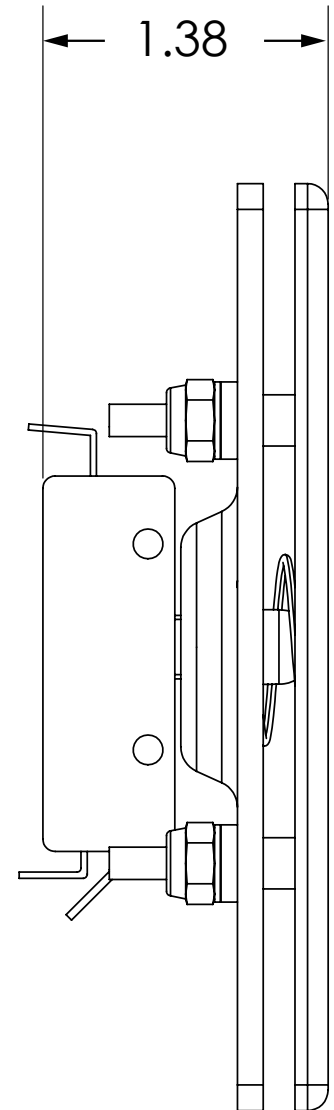

SINGLE-GANG

VARIETIES		
P/N	DESCRIPTION	MATERIAL
10PBO241	Text/Logo	Stainless steel 304
10PBO24L	Logo	Stainless steel 304
10PBO2410	Plain	Stainless steel 304
10PBO24E	"PUSH TO EXIT"	Stainless steel 304

COMPATIBLE WITH	
P/N	DESCRIPTION
10BOX24SGSM	Single-gang, surface-mount box
not sold by BEA	Single-gang electrical box
10BOLLARD series	Bollard <i>*Poor aesthetics, exposure to elements</i>