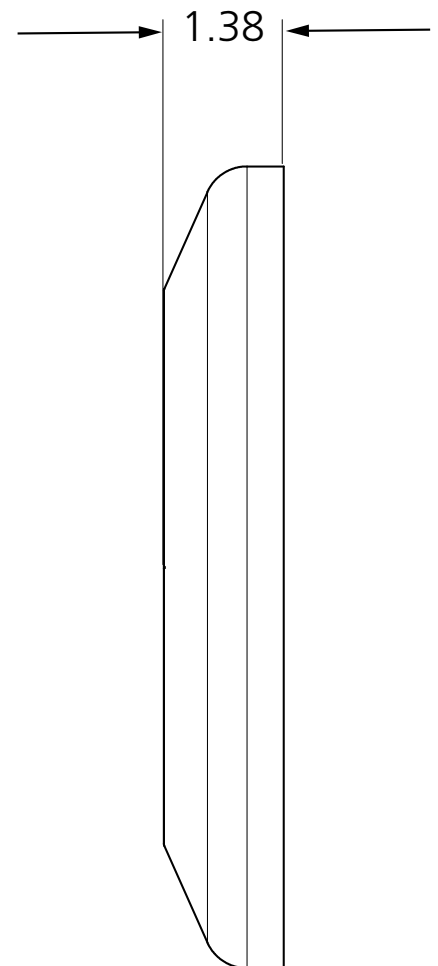

DOUBLE-GANG, NON-METALLIC BOX

VARIETIES	
P/N	MATERIAL
10BOXDG4H	ABS plastic

COMPATIBLE WITH	
4.5" square push plate	6" round push plate
4.75" square push plate	6" square push plate
Vestibule push plate	

JAMB, FLUSH-MOUNT BOX

VARIETIES	
P/N	MATERIAL
10BOXJAMBFM	ABS plastic

COMPATIBLE WITH
4.75" x 1.5" jamb push plates

JAMB, SURFACE-MOUNT BOX

VARIETIES	
P/N	MATERIAL
10BOXJAMBSM	ABS plastic

COMPATIBLE WITH
4.75" x 1.5" jamb push plates

JAMB, 4.5" × 1.75" BOX

VARIETIES	
P/N	MATERIAL
10BOXJAMBST	ABS plastic

COMPATIBLE WITH
4.5" × 1.75" jamb push plates
MS11 (jamb) touchless actuator

6" ESCUTCHEON

VARIETIES	
P/N	MATERIAL
10ESCUTCHEON	Stainless steel 304