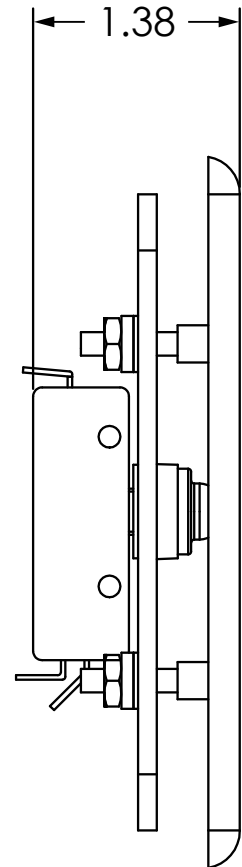

VESTIBULE

COMPATIBLE WITH	
P/N	DESCRIPTION
10BOX475SQSM	4.75" square, surface-mount box (adapter ring 50.5016 required)
10BOX475SQSMEBA	4.75" square, easy battery access box (adapter ring 50.5016 required)
10BOX475SQFM	4.75" square, flush-mount box (adapter ring 50.5016 required)
10BOXDG4H	Double-gang, non-metallic box (adapter ring 50.5016 required)
10BOLLARD series	Bollard
not sold by BEA	Single-gang electrical box
10BOXDGSM	Double-gang, surface-mount box (adapter ring 50.5016 required) <i>*Poor aesthetics, potential for vandalism</i>
not sold by BEA	Double-gang electrical box (adapter ring 50.5016 required) <i>*Potential for vandalism</i>

VARIETIES		
P/N	DESCRIPTION	MATERIAL
10PBDGP1	Text/Logo	Stainless steel 304