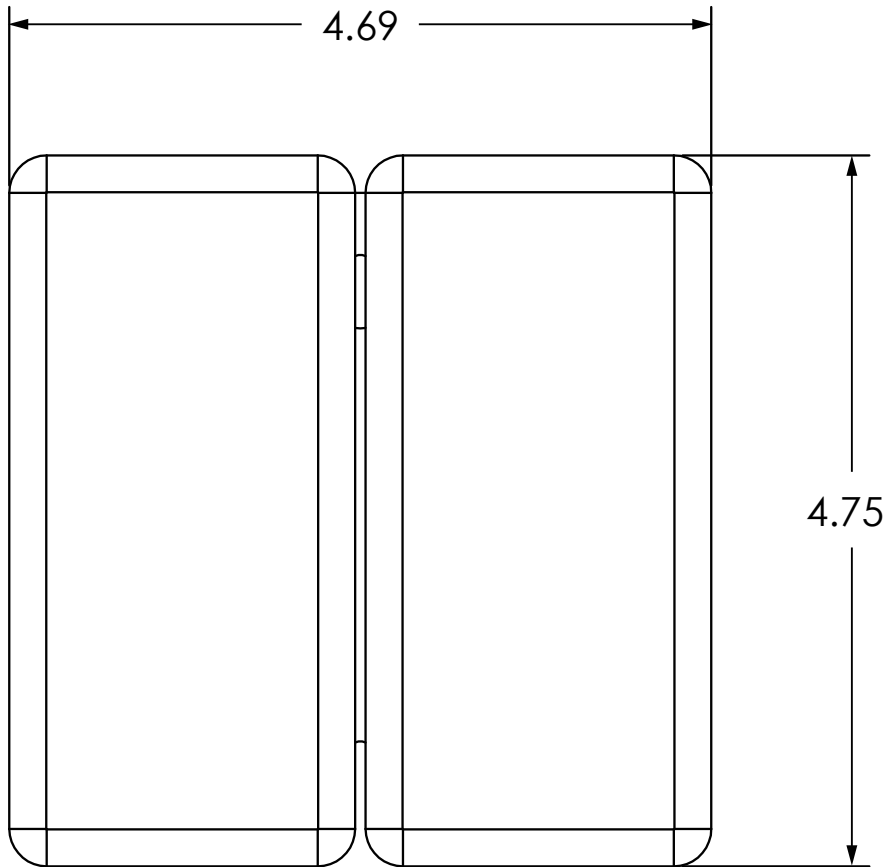

COMPATIBLE WITH	
P/N	DESCRIPTION
10BOXJAMBSM	Jamb, surface-mount box
10BOXJAMBFM	Jamb, flush-mount box

4.5" x 1.75" JAMB

VARIETIES		
P/N	DESCRIPTION	MATERIAL
10PBJS1	Text/Logo	Stainless steel 304
10PBJSLL	Logo	Stainless steel 304
10PBJSREV	"PUSH TO SLOW" w/Braille (white on blue)	Stainless steel 304

COMPATIBLE WITH	
P/N	DESCRIPTION
10BOXJAMBST	4.5" x 1.75" jamb box *hard-wired only

VESTIBULE

COMPATIBLE WITH	
P/N	DESCRIPTION
10BOX475SQSM	4.75" square, surface-mount box (adapter ring 50.5016 required)
10BOX475SQSMEBA	4.75" square, easy battery access box (adapter ring 50.5016 required)
10BOX475SQFM	4.75" square, flush-mount box (adapter ring 50.5016 required)
10BOXDG4H	Double-gang, non-metallic box (adapter ring 50.5016 required)
10BOLLARD series	Bollard
not sold by BEA	Single-gang electrical box
10BOXDGSM	Double-gang, surface-mount box (adapter ring 50.5016 required) <i>*Poor aesthetics, potential for vandalism</i>
not sold by BEA	Double-gang electrical box (adapter ring 50.5016 required) <i>*Potential for vandalism</i>