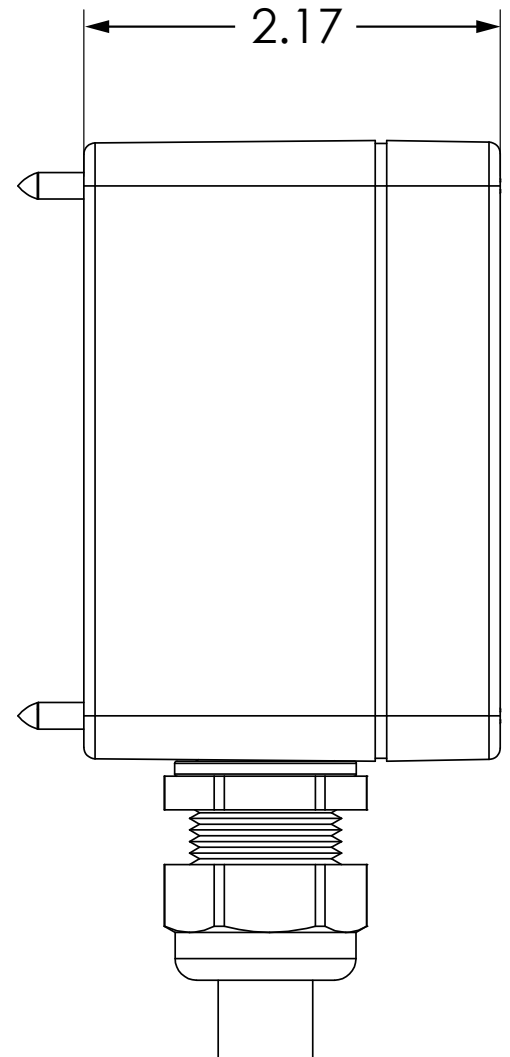

MS09

VARIETIES		
P/N	DESCRIPTION	MATERIAL
10MS09TL	Text/Logo	Polycarbonate plastic
10MS09L	Logo	Polycarbonate plastic

COMPATIBLE WITH	
P/N	DESCRIPTION
10BOLLARD series	Bollard ("without hole")