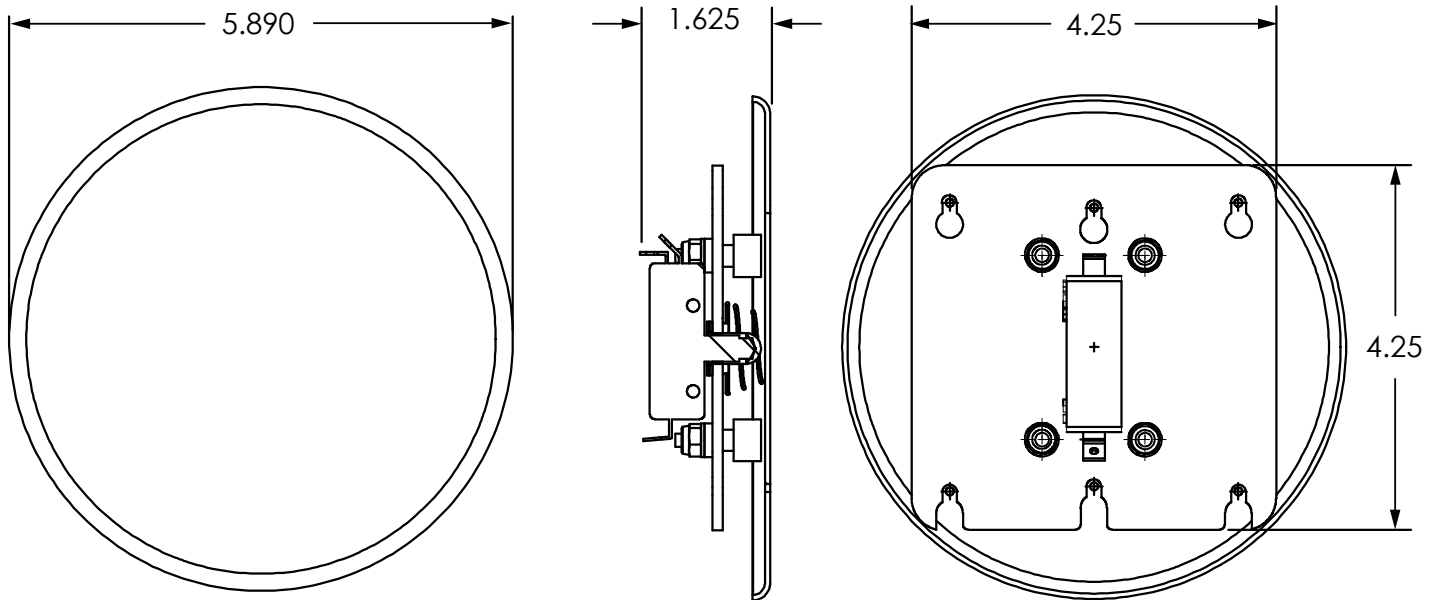

6" ROUND

VARIETIES		
P/N	DESCRIPTION	MATERIAL
10PBR	"PUSH TO OPEN"	Stainless steel 304
10PBR1	Text/Logo	Stainless steel 304
10PBR1AL	Text/Alt Logo	Stainless steel 304
10PBRLL	Logo	Stainless steel 304
10PBR10	Plain	Stainless steel 304

COMPATIBLE WITH	
P/N	DESCRIPTION
10BOX6RNDISM	6" round, surface-mount box
10BOX6RNDIFM	6" round, flush-mount box
10ESCUTCHEON	6" escutcheon
10BOXDGM	Double-gang, surface-mount box (10BRINGC required) <i>*Poor aesthetics, potential for vandalism</i>
10BOXDG4H	Double-gang, non-metallic box <i>*Potential for vandalism</i>
10PBBRACKET(CA)	Surface-mount kit for round or square plates <i>*Potential for vandalism</i>
not sold by BEA	Single-gang electrical box <i>*Potential for vandalism</i>
not sold by BEA	Double-gang electrical box (10BRINGC required) <i>*Potential for vandalism</i>