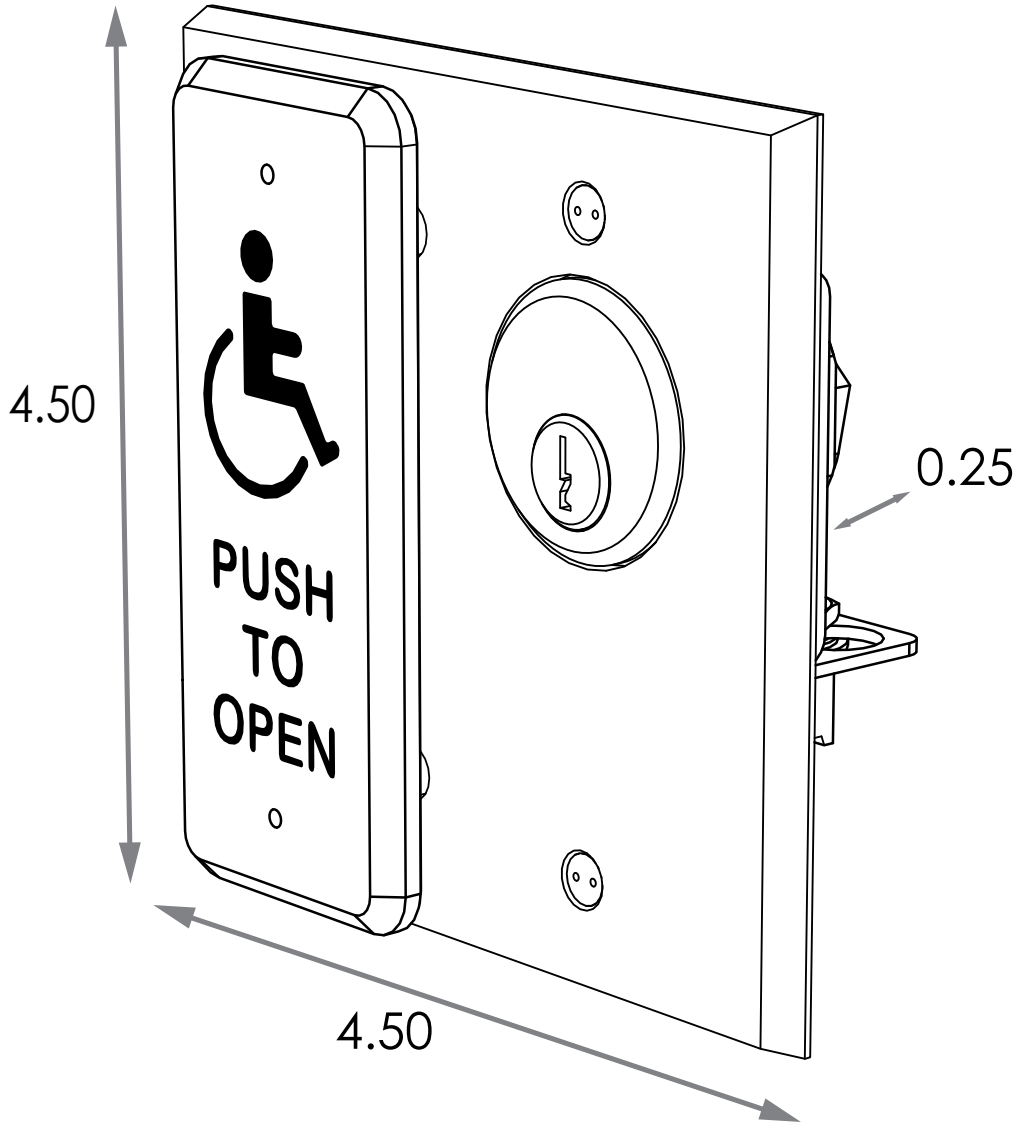

COMBO PLATE

VARIETIES		
P/N	DESCRIPTION	MATERIAL
10COMBOPLATEMOM	Momentary	Stainless steel 304
10COMBOPLATE	Maintained	Stainless steel 304

COMPATIBLE WITH	
P/N	DESCRIPTION
10BOXDGSM	Double-gang, surface-mount box