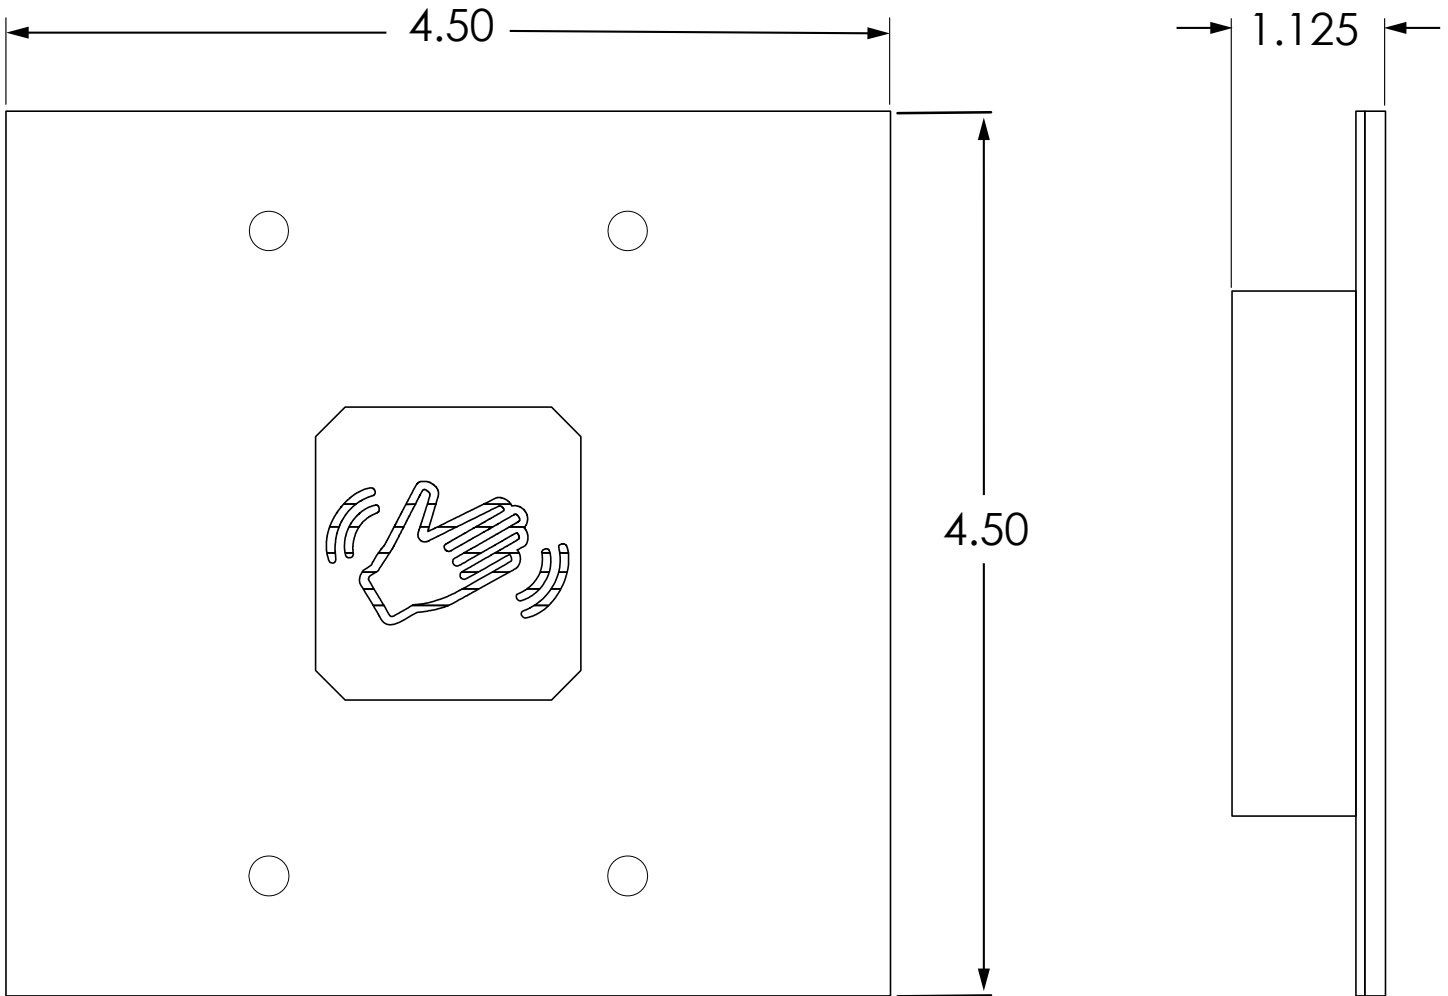

MS11 (DOUBLE-GANG)

VARIETIES		
P/N	DESCRIPTION	MATERIAL
10MS11D	Text/Logo	Plate: Stainless steel 304 Center: ABS plastic
10MS11DW	Text/Logo	Plate: Stainless steel 304, powder-coated Center: ABS plastic

COMPATIBLE WITH	
P/N	DESCRIPTION
not sold by BEA	Double-gang electrical box
10BOXDGSM	Double-gang, surface-mount box
10BOLLARD series	Bollard <i>*exposure to elements</i>