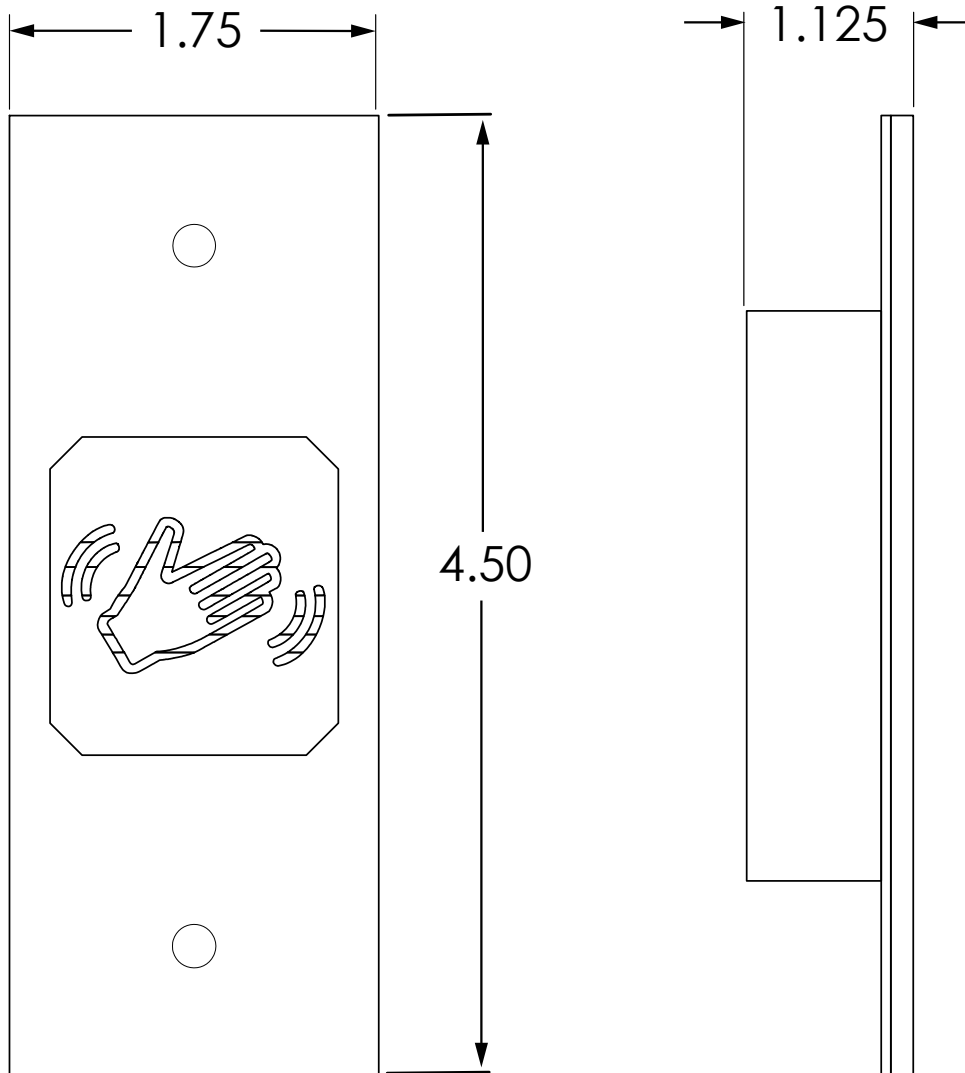

MS11 (JAMB)

VARIETIES		
P/N	DESCRIPTION	MATERIAL
10MS11J	Text/Logo	Plate: Stainless steel 304 Center: ABS plastic
10MS11JW	Text/Logo	Plate: Stainless steel 304, powder-coated Center: ABS plastic

COMPATIBLE WITH	
P/N	DESCRIPTION
10BOXJAMBST	4.5" x 1.75" jamb box