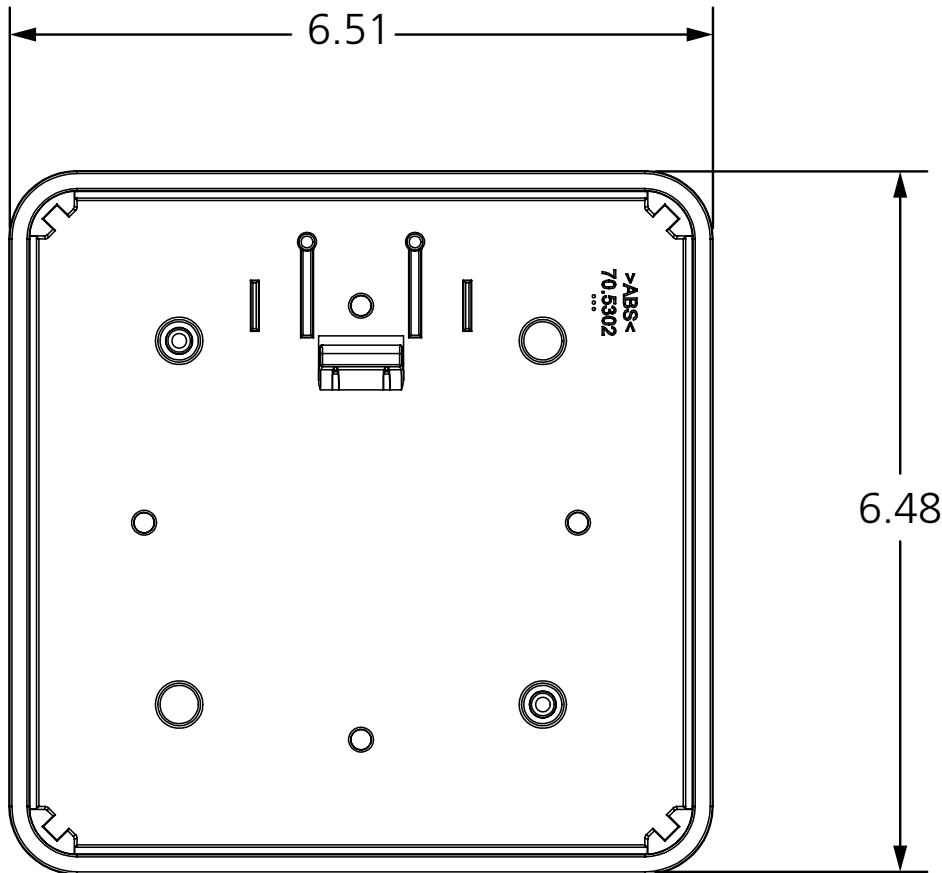

6" SQUARE, SURFACE-MOUNT BOX

VARIETIES	
P/N	MATERIAL
10BOX6SQSM	ABS plastic

COMPATIBLE WITH
6" square push plate