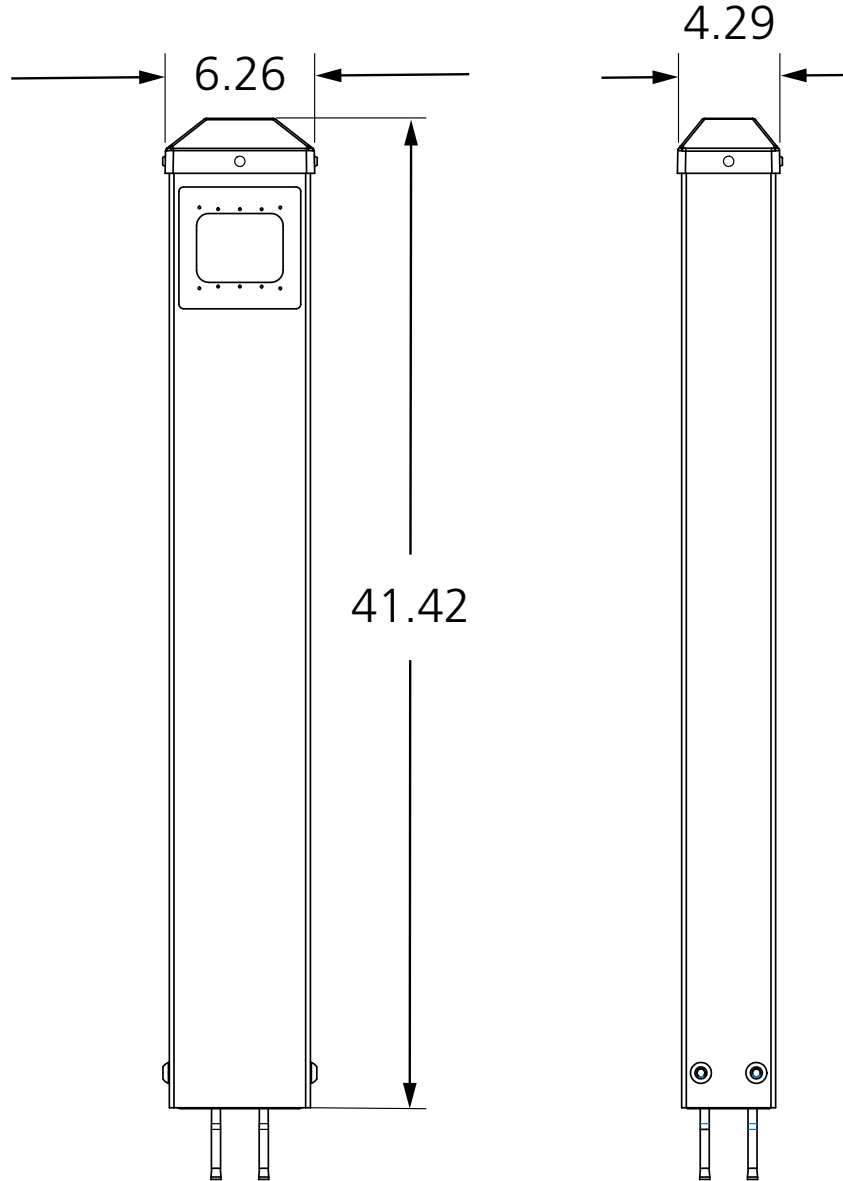

JAMB, 4.5" × 1.75" BOX

VARIETIES	
P/N	MATERIAL
10BOXJAMBST	ABS plastic

COMPATIBLE WITH
4.5" × 1.75" jamb push plates
MS11 (jamb) touchless actuator

6" ESCUTCHEON

VARIETIES	
P/N	MATERIAL
10ESCUTCHEON	Stainless steel 304

COMPATIBLE WITH
6" round push plate

4.5" ESCUTCHEON

VARIETIES	
P/N	MATERIAL
10ESCUTCHEON45	Stainless steel 304

COMPATIBLE WITH
4.5" round push plate

BOLLARD

VARIETIES	
P/N	MATERIAL
10BOLLARDBLK	Stainless steel 304, powdered-coated
10BOLLARDSL	Stainless steel 304, powdered-coated
10BOLLARDBRZ	Stainless steel 304, powdered-coated
10BOLLARDBLKWOH	Stainless steel 304, powdered-coated
10BOLLARDSLWOH	Stainless steel 304, powdered-coated
10BOLLARDBRZWOH	Stainless steel 304, powdered-coated