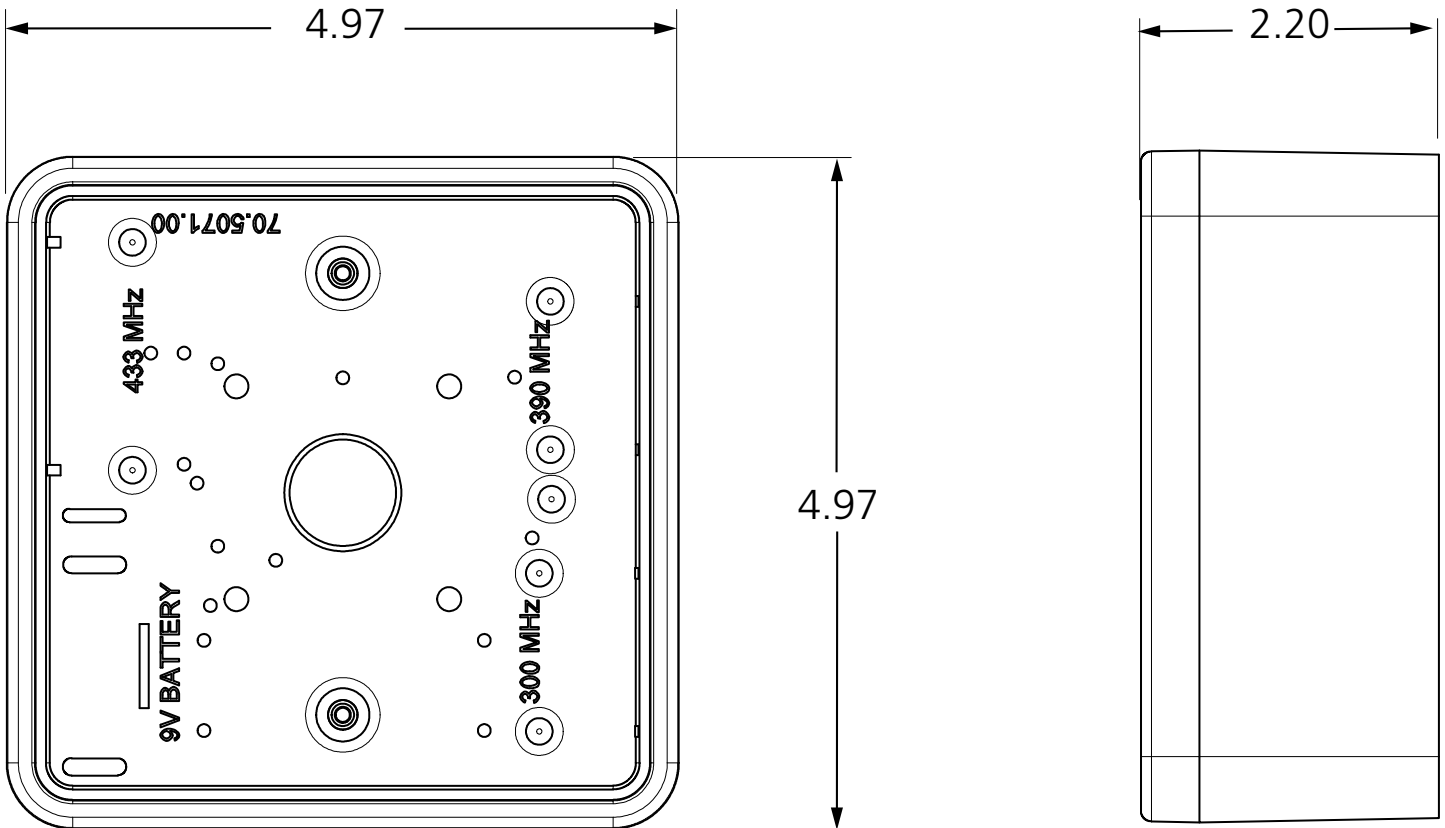

4.5" SQUARE, SURFACE-MOUNT BOX

VARIETIES	
P/N	MATERIAL
10BOX45SQSM	ABS plastic

COMPATIBLE WITH
4.5" square push plate