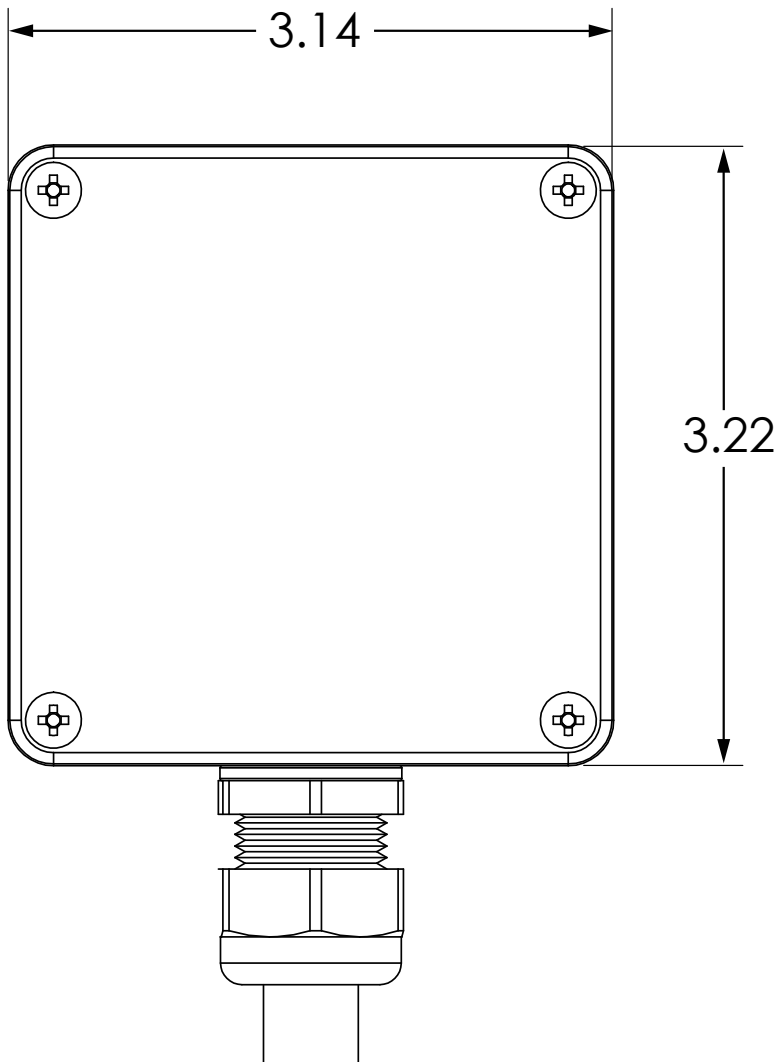

MS09

VARIETIES		
P/N	DESCRIPTION	MATERIAL
10MS09TL	Text/Logo	Polycarbonate plastic
10MS09L	Logo	Polycarbonate plastic

COMPATIBLE WITH	
P/N	DESCRIPTION
10BOLLARD series	Bollard ("without hole")