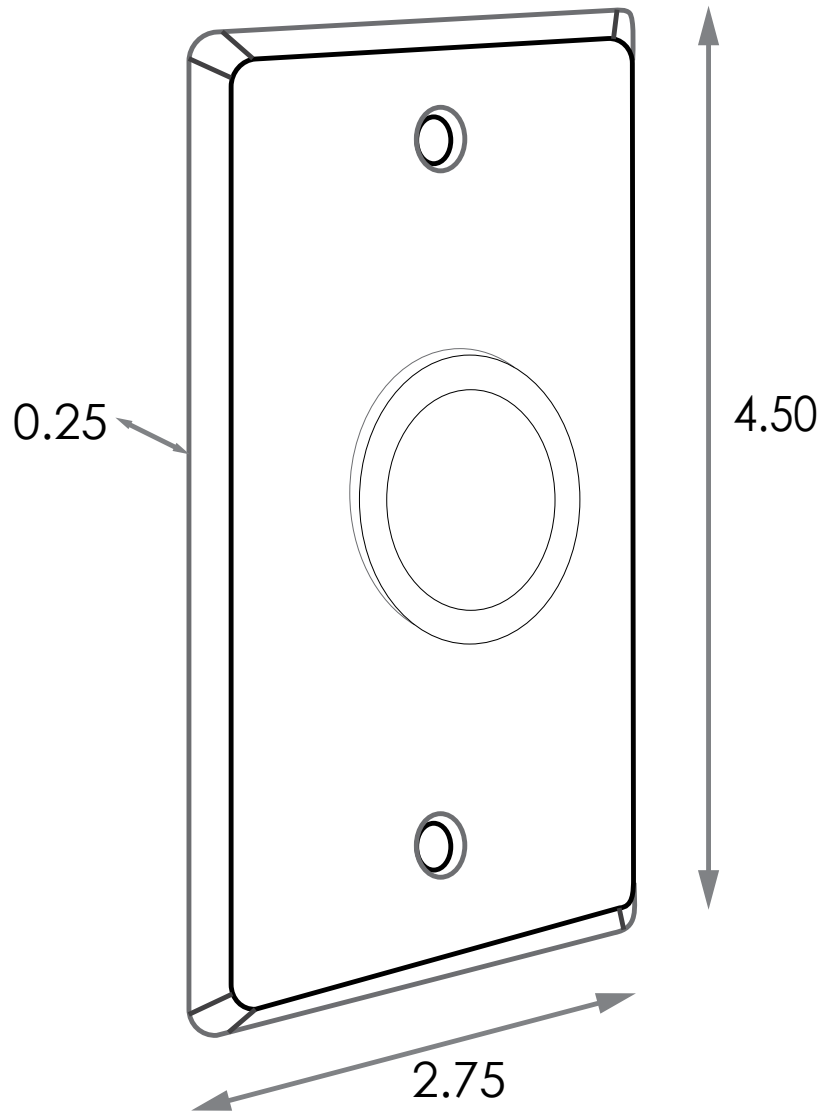

PIEZO BUTTONS

VARIETIES		
P/N	DESCRIPTION	MATERIAL
10PIEZO241	Text	Stainless Steel 304

COMPATIBLE WITH	
P/N	DESCRIPTION
10BOX24SGSM	Single-gang, surface-mount box
not sold by BEA	Single-gang electrical box