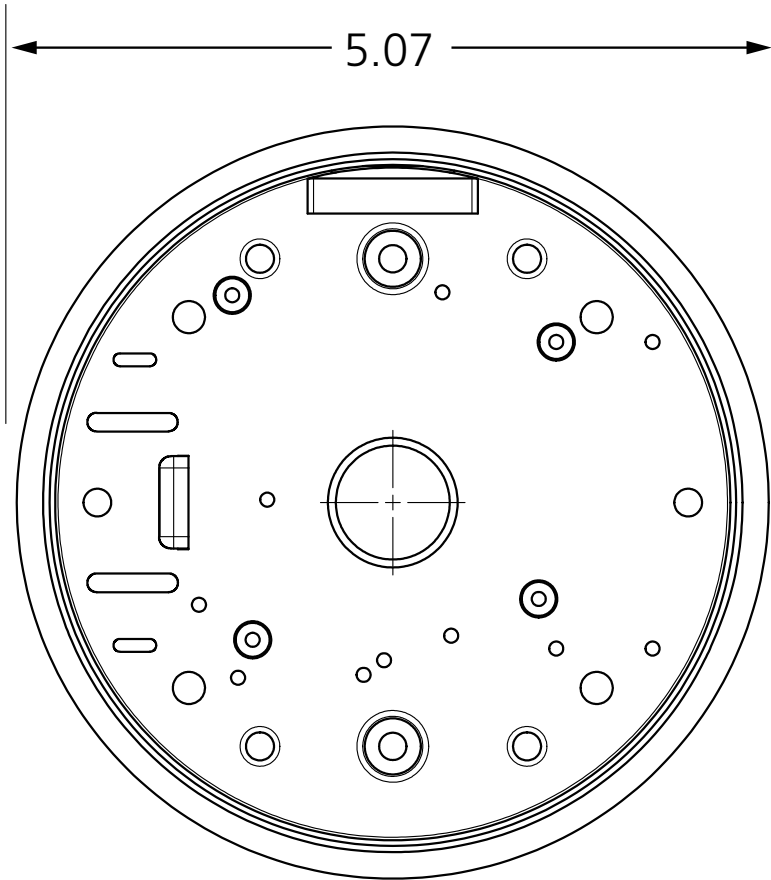

4.5" ROUND, SURFACE-MOUNT BOX

VARIETIES	
P/N	MATERIAL
10BOX45RNDSM	ABS plastic

COMPATIBLE WITH
4.5" round push plate