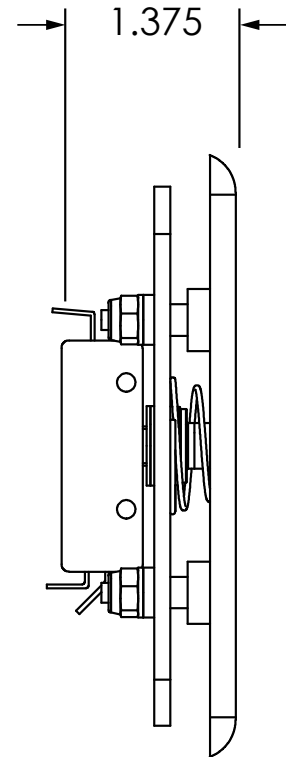

4.75" SQUARE

VARIETIES		
P/N	DESCRIPTION	MATERIAL
10PBS	"PUSH TO OPEN"	Stainless steel 304
10PBS1	Text/Logo	Stainless steel 304
10PBS1AL	Text/Alt Logo	Stainless steel 304
10PBSLL	Logo	Stainless steel 304
10PBS10	Plain	Stainless steel 304
10PBS1SB	Blue text/logo, satin brass plate	Stainless steel 304, powder-coated
10PBS1B	White text/logo, blue plate	Stainless steel 304, powder-coated
10PBS1BB	Blue text/logo, bright brass plate	Stainless steel 304, powder-coated
10PBSE	"PUSH TO EXIT"	Stainless steel 304

COMPATIBLE WITH	
P/N	DESCRIPTION
10BOX475SQSM	4.75" square, surface-mount box
10BOX475SQSMEBA	4.75" square, easy battery access box
10BOX475SQFM	4.75" square, flush-mount box
10BOLLARD series	Bollard
not sold by BEA	Single-gang electrical box
10BOXDGSM	Double-gang, surface-mount box (10BRINGC required) <i>*Poor aesthetics, potential for vandalism</i>
10BOXDG4H	Double-gang, non-metallic box <i>*Potential for vandalism</i>
10PBBRACKET(CA)	Surface-mount kit for round or square plates <i>*Potential for vandalism</i>
not sold by BEA	Double-gang electrical box (10BRINGC required) <i>*Potential for vandalism</i>