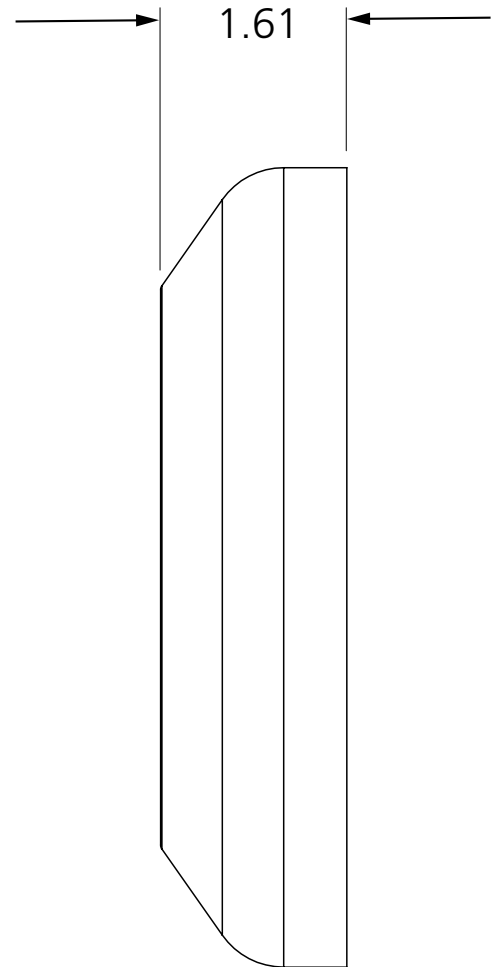

4.5" ESCUTCHEON

VARIETIES	
P/N	MATERIAL
10ESCUTCHEON45	Stainless steel 304

COMPATIBLE WITH
4.5" round push plate