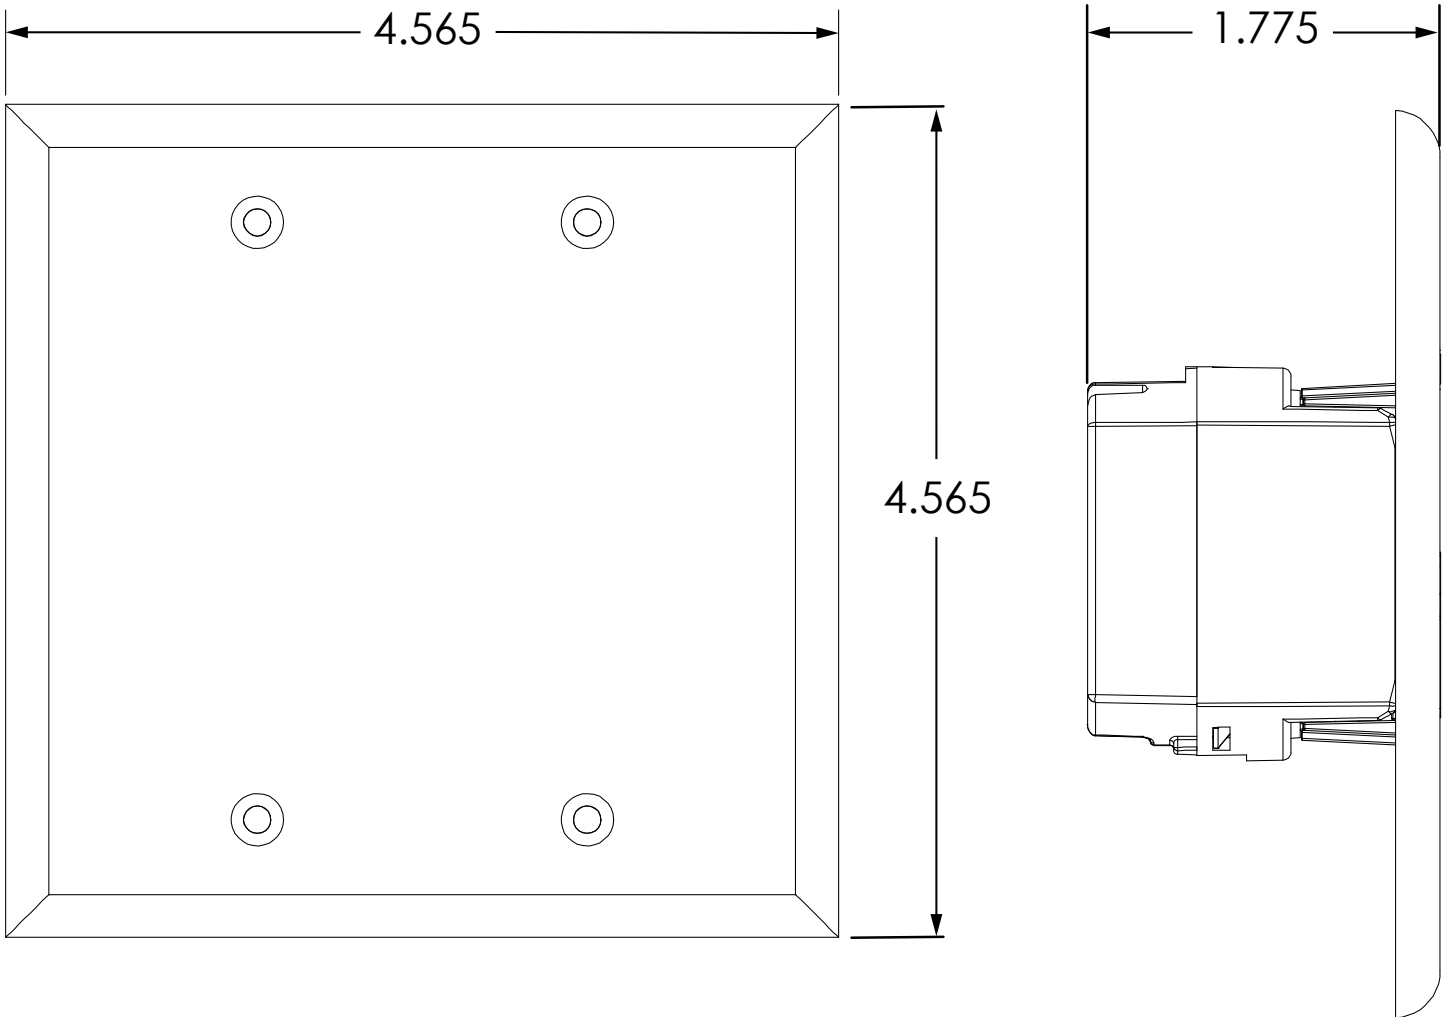

MS08 (DOUBLE-GANG)

VARIETIES		
P/N	DESCRIPTION	MATERIAL
70.5227	Text/Logo (black plate)	Polycarbonate plastic
70.5269	Text/Logo (white plate)	Polycarbonate plastic
70.5271	Text/Logo (cream plate)	Polycarbonate plastic
70.5273	Plain (black plate)	Polycarbonate plastic
70.5275	Plain (white plate)	Polycarbonate plastic
70.5277	Plain (cream plate)	Polycarbonate plastic
70.5279	Logo (black plate)	Polycarbonate plastic

COMPATIBLE WITH	
P/N	DESCRIPTION
not sold by BEA	Double-gang electrical box
10BOXDGSM	Double-gang, surface-mount box