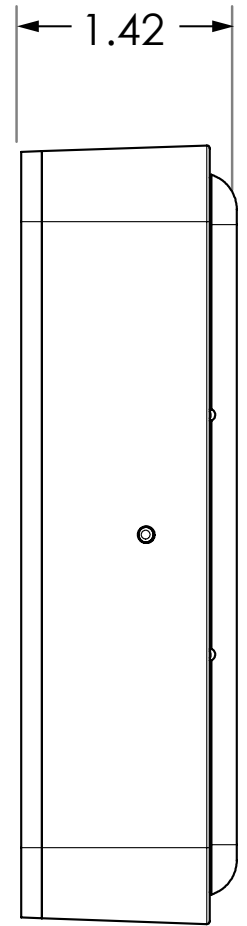

PANTHER 4.75" SQUARE

VARIETIES		
P/N	DESCRIPTION	MATERIAL
10EMS475 10EMS475-900	433 MHZ "PUSH TO OPEN" 900 MHZ "PUSH TO OPEN"	Plate: Stainless steel 304 Housing: ABS plastic
10EMS475L 10EMS475L-900	433 MHZ Logo 900 MHZ Logo	Plate: Stainless steel 304 Housing: ABS plastic
10EMS4751 10EMS4751-900	433 MHZ Text/Logo 900 MHZ Text/Logo	Plate: Stainless steel 304 Housing: ABS plastic

COMPATIBLE WITH	
P/N	DESCRIPTION
10BOLLARD series	Bollard