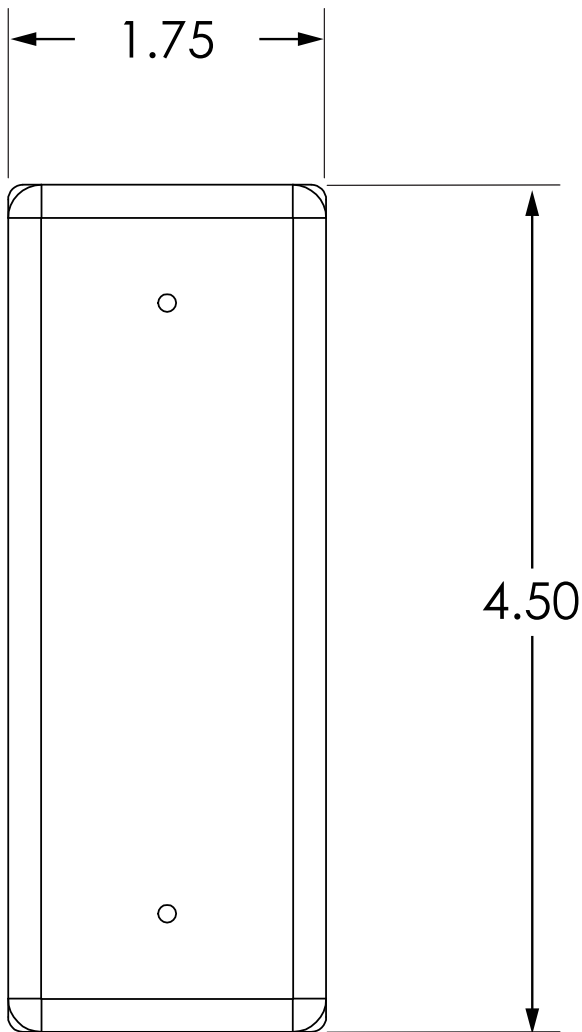

4.5" x 1.75" JAMB

VARIETIES		
P/N	DESCRIPTION	MATERIAL
10PBJS1	Text/Logo	Stainless steel 304
10PBJSLL	Logo	Stainless steel 304
10PBJSREV	"PUSH TO SLOW" w/Braille (white on blue)	Stainless steel 304

COMPATIBLE WITH	
P/N	DESCRIPTION
10BOXJAMBST	4.5" x 1.75" jamb box *hard-wired only