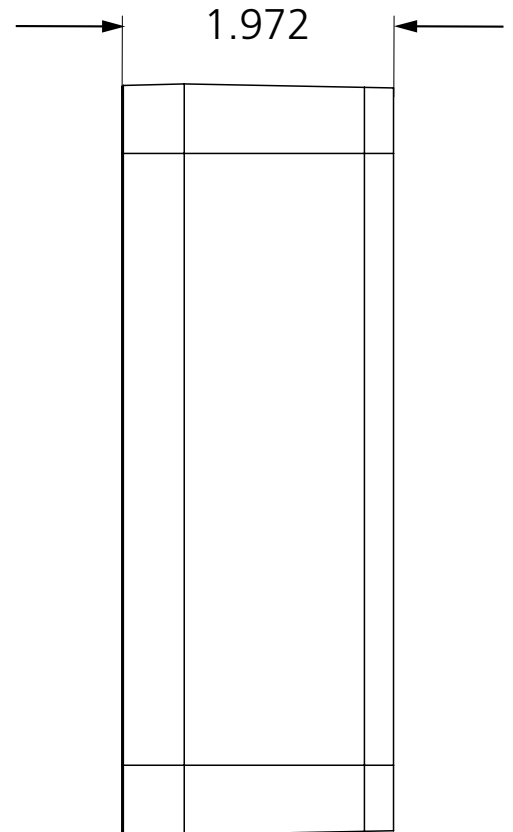

4.75" SQUARE, FLUSH-MOUNT BOX

VARIETIES	
P/N	MATERIAL
10BOX475SQFM	ABS plastic

COMPATIBLE WITH
4.75" square push plate
Vestibule push plate

4.75" SQUARE, SURFACE-MOUNT BOX

VARIETIES	
P/N	MATERIAL
10BOX475SQSM	ABS plastic

COMPATIBLE WITH
4.75" square push plate
Vestibule push plate

4.75" SQUARE, EASY BATTERY ACCESS BOX

VARIETIES	
P/N	MATERIAL
10BOX475SQSMEBA	ABS plastic

COMPATIBLE WITH
4.75" square push plate
Vestibule push plate