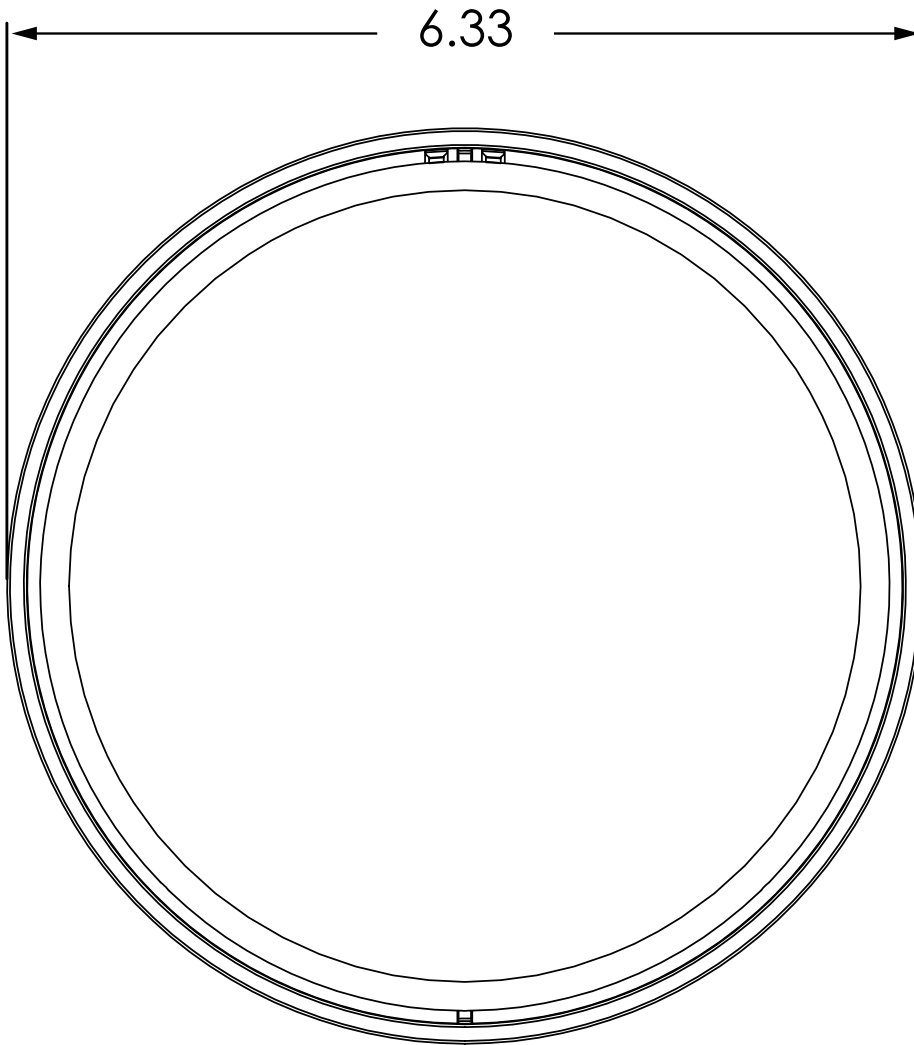

PANTHER 6" ROUND

VARIETIES		
P/N	DESCRIPTION	MATERIAL
10EMR6 10EMR6-900	433 MHZ "PUSH TO OPEN" 900 MHZ "PUSH TO OPEN"	Plate: Stainless steel 304 Housing: ABS plastic
10EMR6L 10EMR6L-900	433 MHZ Logo 900 MHZ Logo	Plate: Stainless steel 304 Housing: ABS plastic
10EMR61 10EMR61-900	433 MHZ Text/Logo 900 MHZ Text/Logo	Plate: Stainless steel 304 Housing: ABS plastic