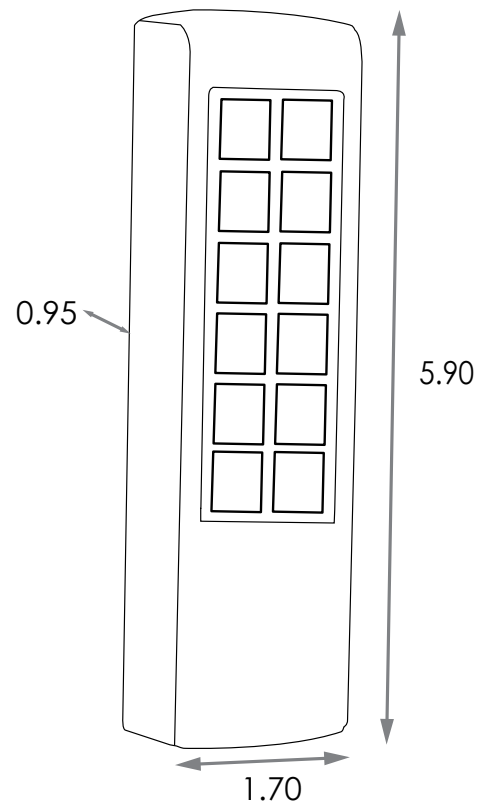

10KEYPADUSL

VARIETIES

P/N	DESCRIPTION	MATERIAL
10KEYPADU	Universal keypad	Stainless steel 304
10KEYPADUSL	Universal slim-line keypad	Stainless steel 304