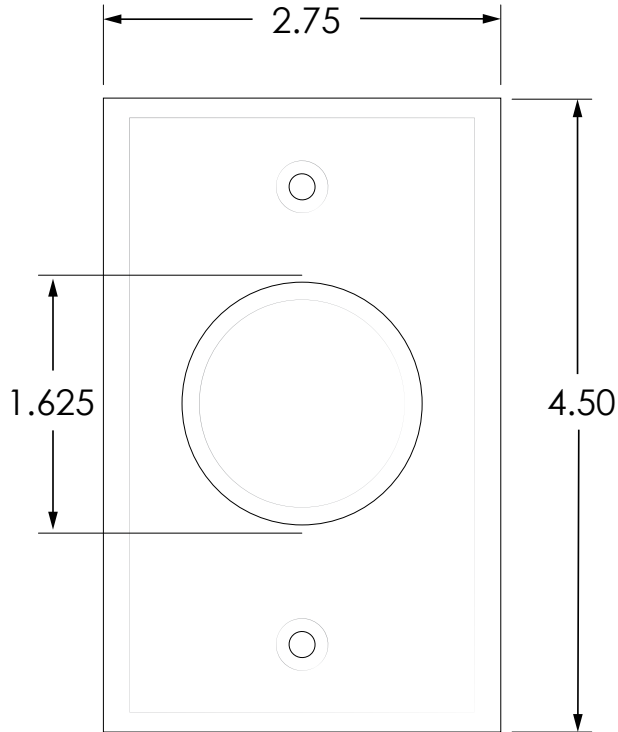

PNEUMATIC PUSH BUTTONS (SINGLE-GANG)

10ACPBDA4
10ACPBDA8
10ACPBDA12