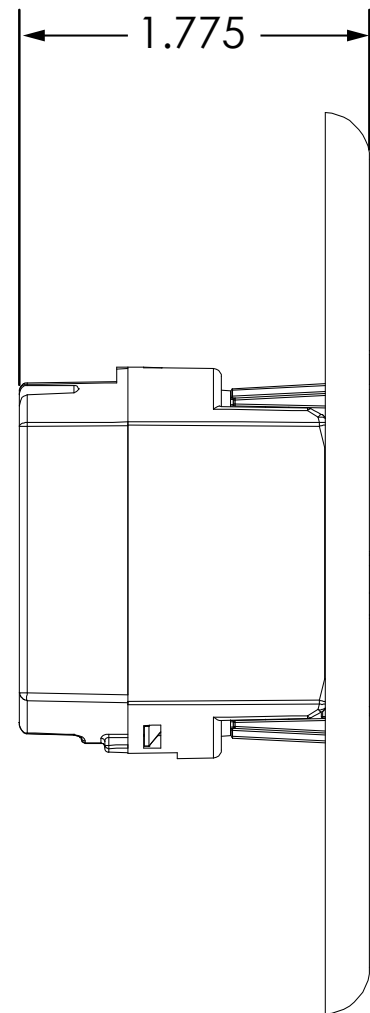

MS08 (SINGLE-GANG)

VARIETIES		
P/N	DESCRIPTION	MATERIAL
70.5226	Text/Logo (black plate)	Polycarbonate plastic
70.5268	Text/Logo (white plate)	Polycarbonate plastic
70.5270	Text/Logo (cream plate)	Polycarbonate plastic
70.5272	Plain (black plate)	Polycarbonate plastic
70.5274	Plain (white plate)	Polycarbonate plastic
70.5276	Plain (cream plate)	Polycarbonate plastic
70.5278	Logo (black plate)	Polycarbonate plastic

COMPATIBLE WITH	
P/N	DESCRIPTION
not sold by BEA	Single-gang electrical box
10BOX24SGSM	Single-gang, surface-mount box