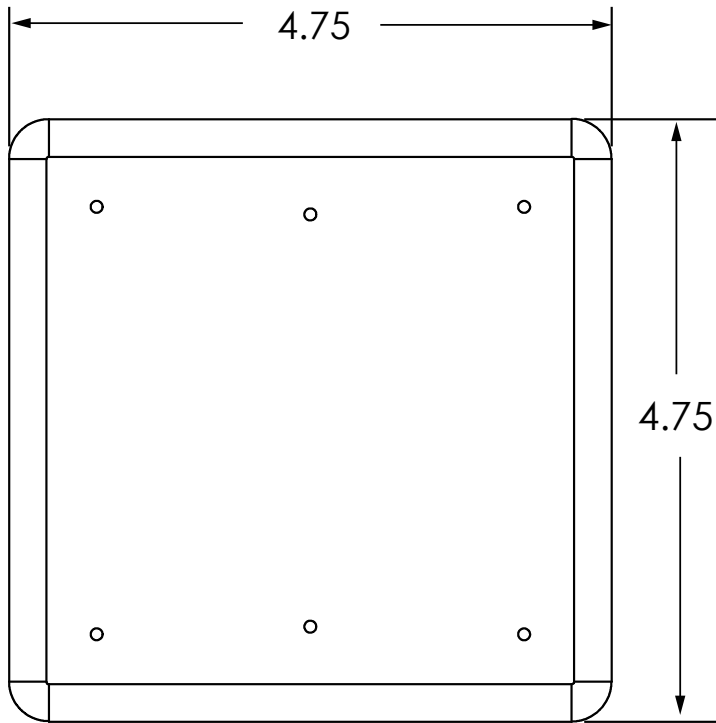

4.75" SQUARE

VARIETIES		
P/N	DESCRIPTION	MATERIAL
10PBS	"PUSH TO OPEN"	Stainless steel 304
10PBS1	Text/Logo	Stainless steel 304
10PBS1AL	Text/Alt Logo	Stainless steel 304
10PBSLL	Logo	Stainless steel 304
10PBS10	Plain	Stainless steel 304
10PBS1SB	Blue text/logo, satin brass plate	Stainless steel 304, powder-coated
10PBS1B	White text/logo, blue plate	Stainless steel 304, powder-coated
10PBS1BB	Blue text/logo, bright brass plate	Stainless steel 304, powder-coated
10PBSE	"PUSH TO EXIT"	Stainless steel 304

COMPATIBLE WITH	
P/N	DESCRIPTION
10BOX475SQSM	4.75" square, surface-mount box
10BOX475SQSMEBA	4.75" square, easy battery access box
10BOX475SQFM	4.75" square, flush-mount box
10BOLLARD series	Bollard
not sold by BEA	Single-gang electrical box
10BOXDGSM	Double-gang, surface-mount box (10BRINGC required) <i>*Poor aesthetics, potential for vandalism</i>
10BOXDG4H	Double-gang, non-metallic box <i>*Potential for vandalism</i>
10PBBRACKET(CA)	Surface-mount kit for round or square plates <i>*Potential for vandalism</i>
not sold by BEA	Double-gang electrical box (10BRINGC required) <i>*Potential for vandalism</i>