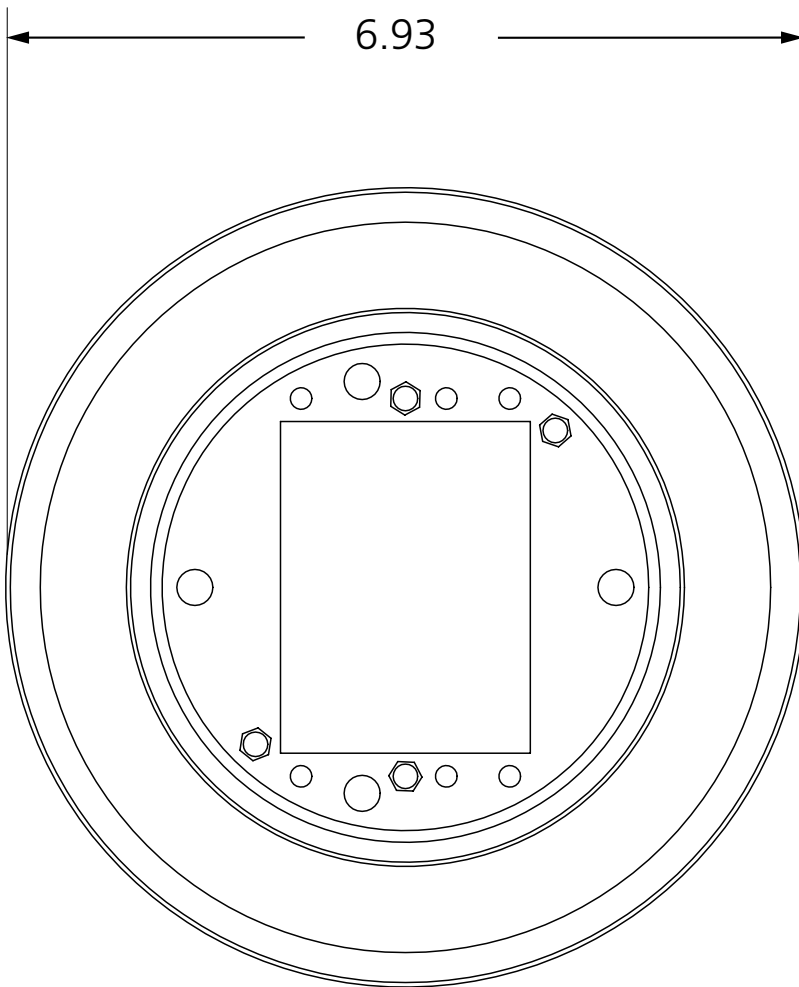

4.5" ESCUTCHEON

VARIETIES	
P/N	MATERIAL
10ESCUTCHEON45	Stainless steel 304

COMPATIBLE WITH
4.5" round push plate