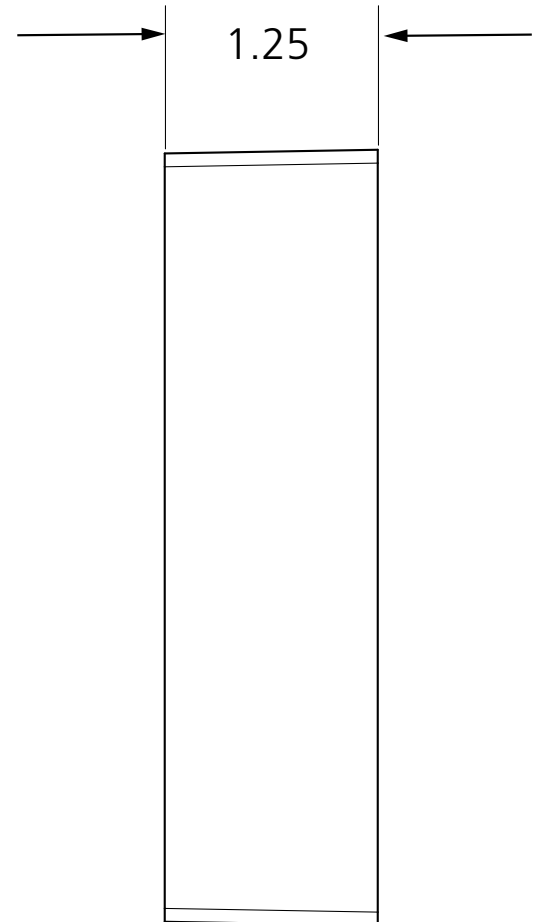

JAMB, 4.5" × 1.75" BOX

VARIETIES	
P/N	MATERIAL
10BOXJAMBST	ABS plastic

COMPATIBLE WITH
4.5" × 1.75" jamb push plates
MS11 (jamb) touchless actuator