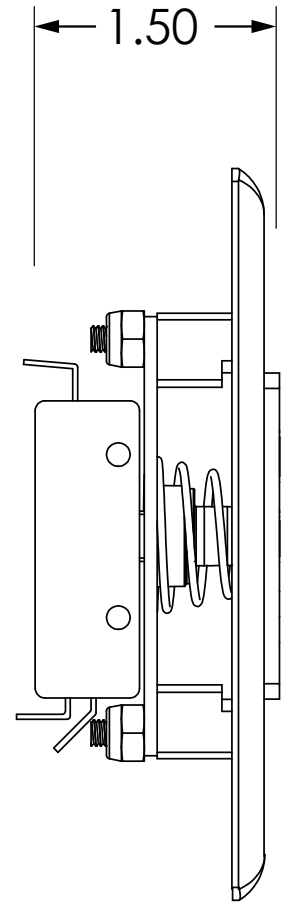

4.5" LOW-PROFILE

VARIETIES		
P/N	DESCRIPTION	MATERIAL
10PBS2GBLK	"PUSH TO OPEN"	Plate: Stainless steel 304 Button: Stainless steel 304, powder-coated

COMPATIBLE WITH	
P/N	DESCRIPTION
not sold by BEA	Double-gang electrical box
10BOXDGSM	Double-gang, surface-mount box