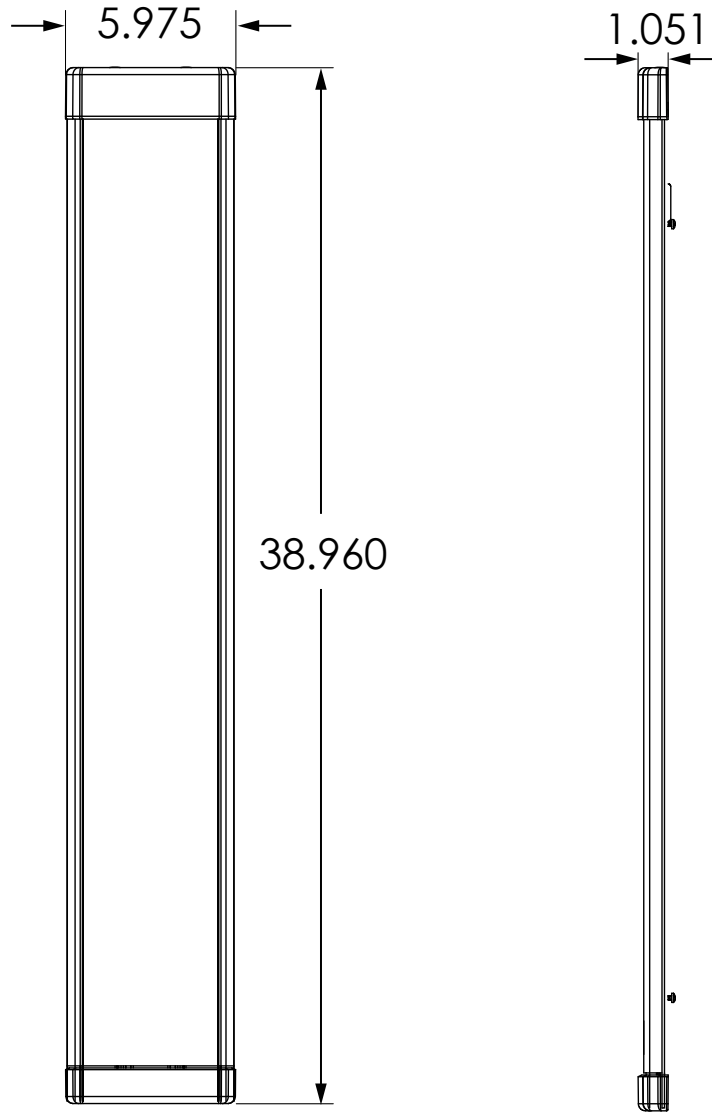

LPR36

VARIETIES		
P/N	DESCRIPTION	MATERIAL
10LPR36-300 10LPR36-433 10LPR36-900	300 MHZ Text/Logo 433 MHZ Text/Logo 900 MHZ Text/Logo	Plate: Stainless steel 304 w/aluminum construction Caps: ABS plastic
10LPR36L-300 10LPR36L-433 10LPR36L-900	300 MHZ Logo 433 MHZ Logo 900 MHZ Logo	Plate: Stainless steel 304 w/aluminum construction Caps: ABS plastic
10LPR36-HW	Hardwired, text/logo	Plate: Stainless steel 304 w/aluminum construction Caps: ABS plastic
10LPR36L-HW	Hardwired, logo	Plate: Stainless steel 304 w/aluminum construction Caps: ABS plastic

COMPATIBLE WITH	
P/N	DESCRIPTION
10BOLLARDXXXWOH	Bollard ("without hole")