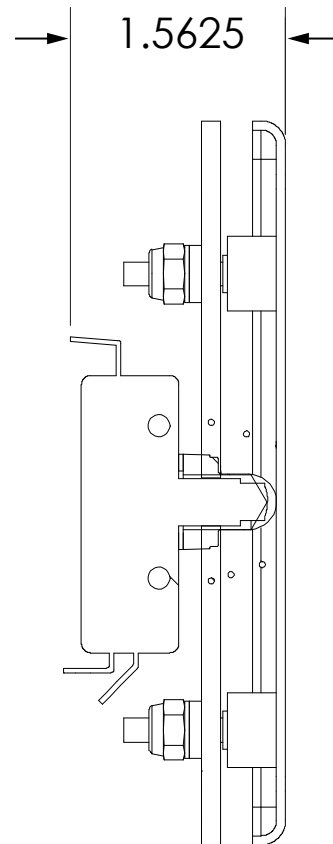

4.75" × 1.5" JAMB (with or without microswitch)

VARIETIES		
P/N	DESCRIPTION	MATERIAL
10PBJ	"PUSH TO OPEN"	Stainless steel 304
10PBJ1	Text/Logo	Stainless steel 304
10PBJLL	Logo	Stainless steel 304
10PBJE	"PUSH TO EXIT"	Stainless steel 304
10PBJ1B	White text/logo, blue plate	Stainless steel 304, powder-coated
10PBJLB	White logo, blue plate	Stainless steel 304, powder-coated
10PBJ10	Plain	Stainless steel 304
10PBJM1	Text/Logo	Stainless steel 304
10PBJML	Logo	Stainless steel 304

COMPATIBLE WITH	
P/N	DESCRIPTION
10BOXJAMBSM	Jamb, surface-mount box
10BOXJAMBFM	Jamb, flush-mount box