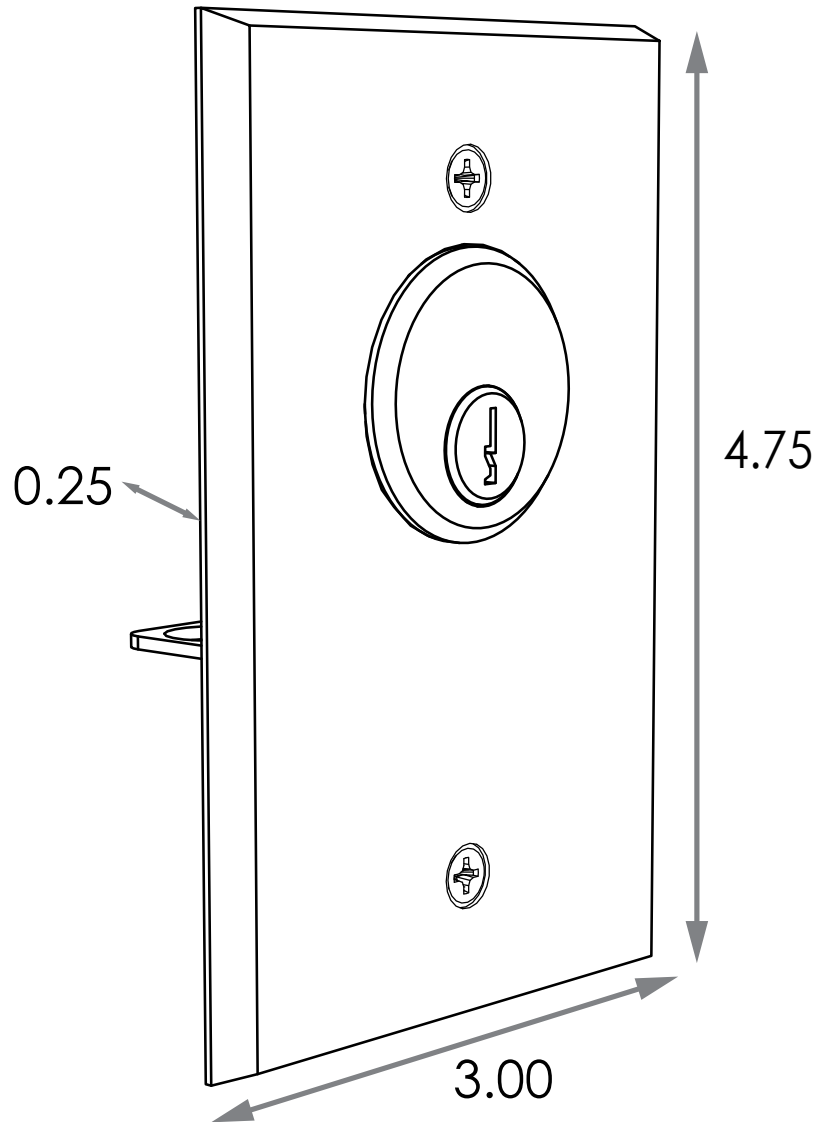

KEYSWITCH (SINGLE-GANG)

VARIETIES		
P/N	DESCRIPTION	MATERIAL
10KEYSWITCHMOM	Momentary	Stainless steel 304
10KEYSWITCHONF	Maintained	Stainless steel 304

COMPATIBLE WITH	
P/N	DESCRIPTION
not sold by BEA	Single-gang electrical box