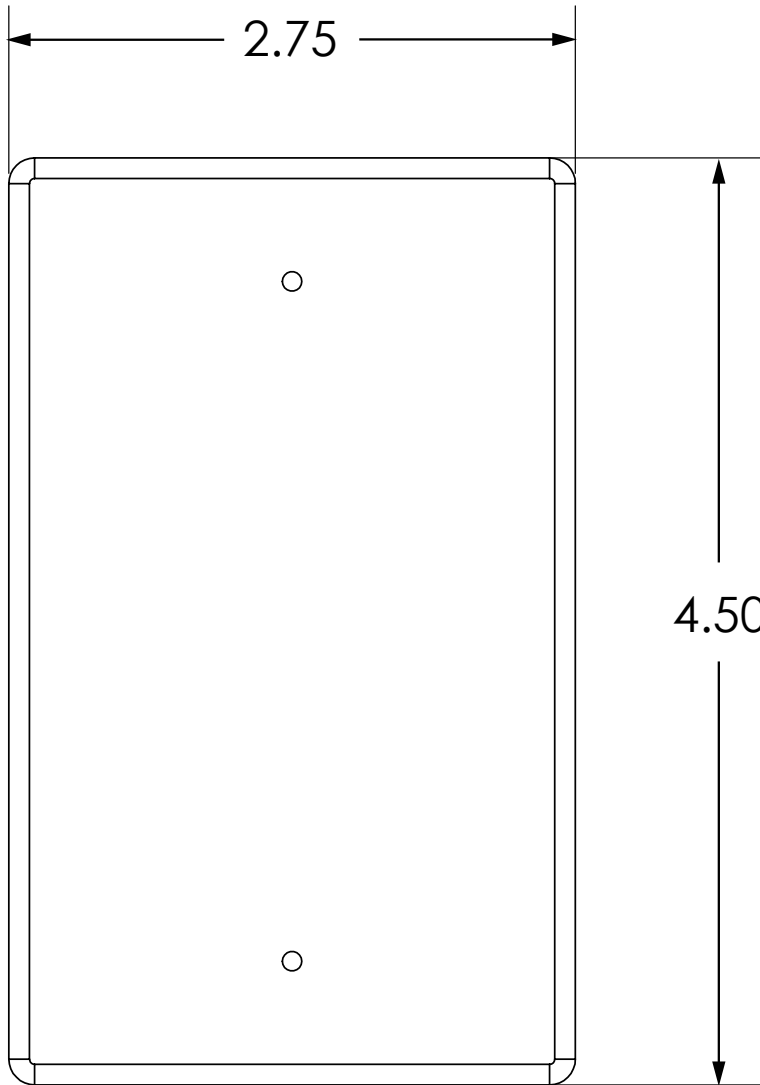

SINGLE-GANG

VARIETIES		
P/N	DESCRIPTION	MATERIAL
10PBO241	Text/Logo	Stainless steel 304
10PBO24L	Logo	Stainless steel 304
10PBO2410	Plain	Stainless steel 304
10PBO24E	"PUSH TO EXIT"	Stainless steel 304

COMPATIBLE WITH	
P/N	DESCRIPTION
10BOX24SGSM	Single-gang, surface-mount box
not sold by BEA	Single-gang electrical box
10BOLLARD series	Bollard <i>*Poor aesthetics, exposure to elements</i>