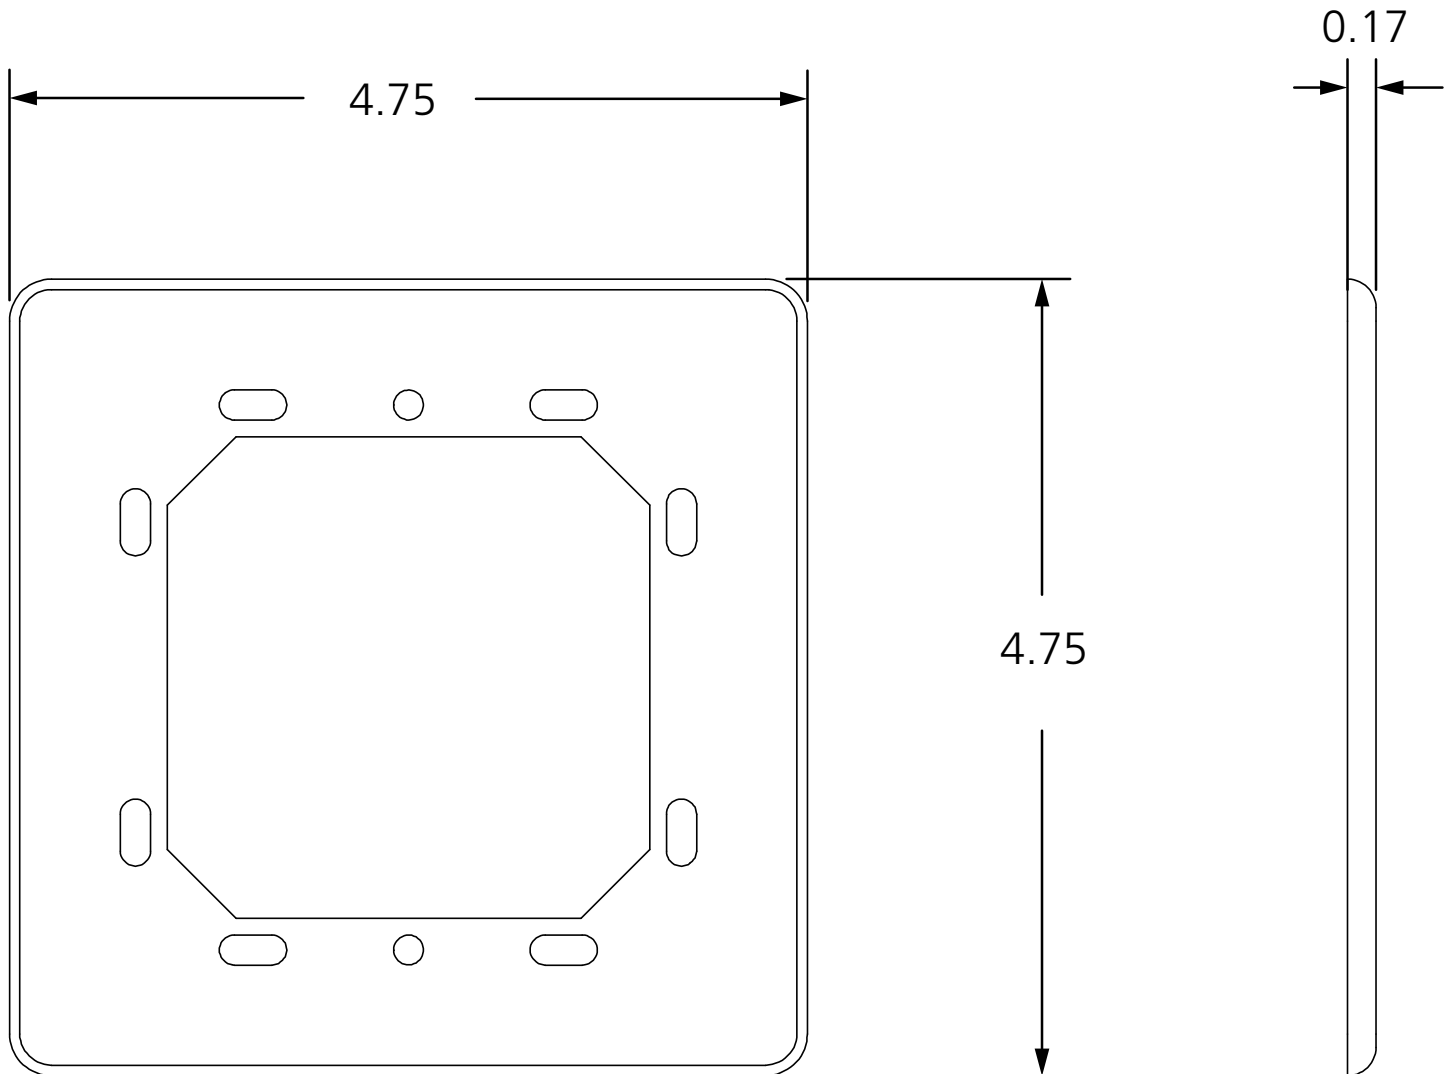

BRINGC

VARIETIES	
P/N	MATERIAL
10BRINGC	Stainless steel 304