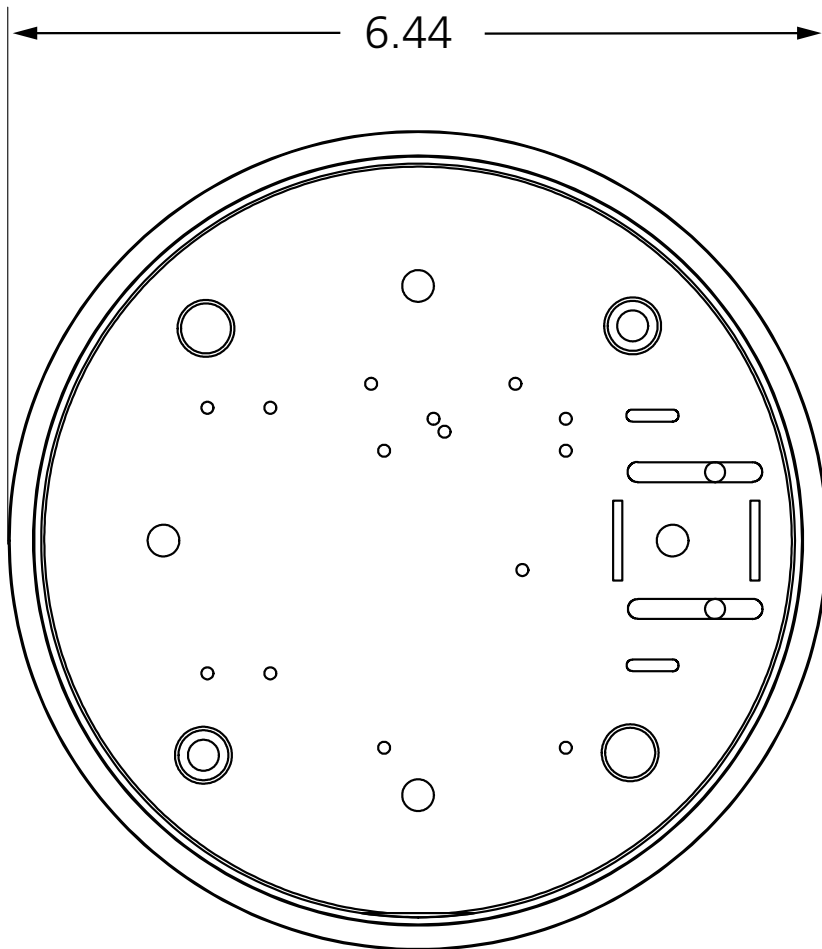

6" ROUND, SURFACE-MOUNT BOX

VARIETIES	
P/N	MATERIAL
10BOX6RNDISM	ABS plastic

COMPATIBLE WITH
6" round push plate