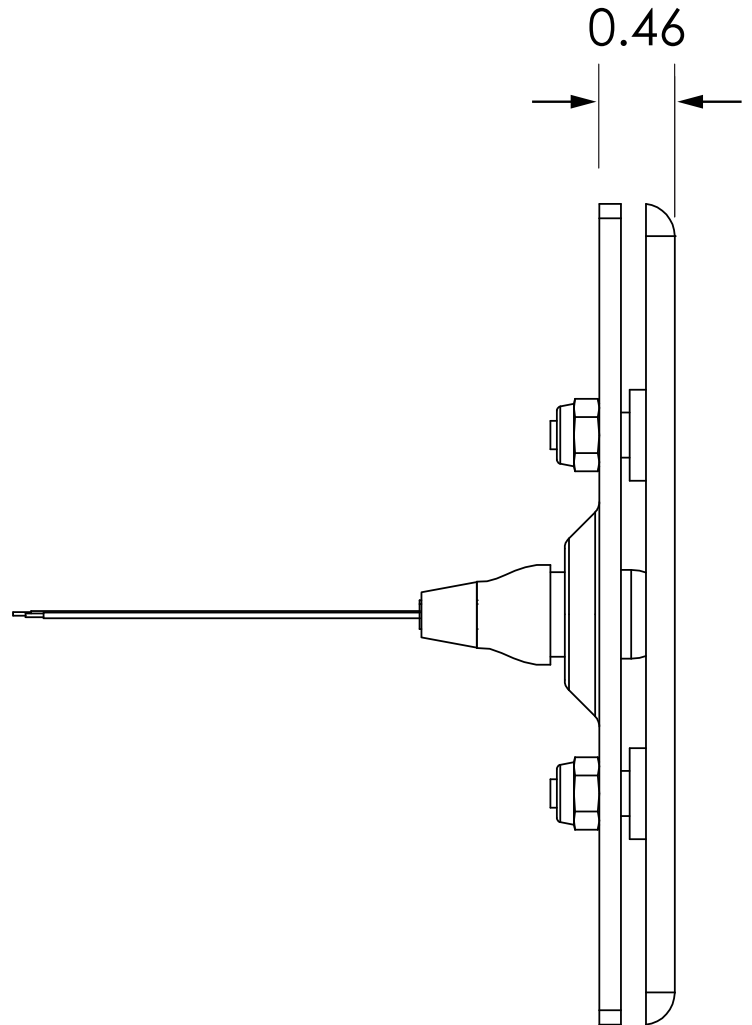

4.5" x 1.75" JAMB

VARIETIES		
P/N	DESCRIPTION	MATERIAL
10PBJS1	Text/Logo	Stainless steel 304
10PBJSLL	Logo	Stainless steel 304
10PBJSREV	"PUSH TO SLOW" w/Braille (white on blue)	Stainless steel 304

COMPATIBLE WITH	
P/N	DESCRIPTION
10BOXJAMBST	4.5" x 1.75" jamb box *hard-wired only