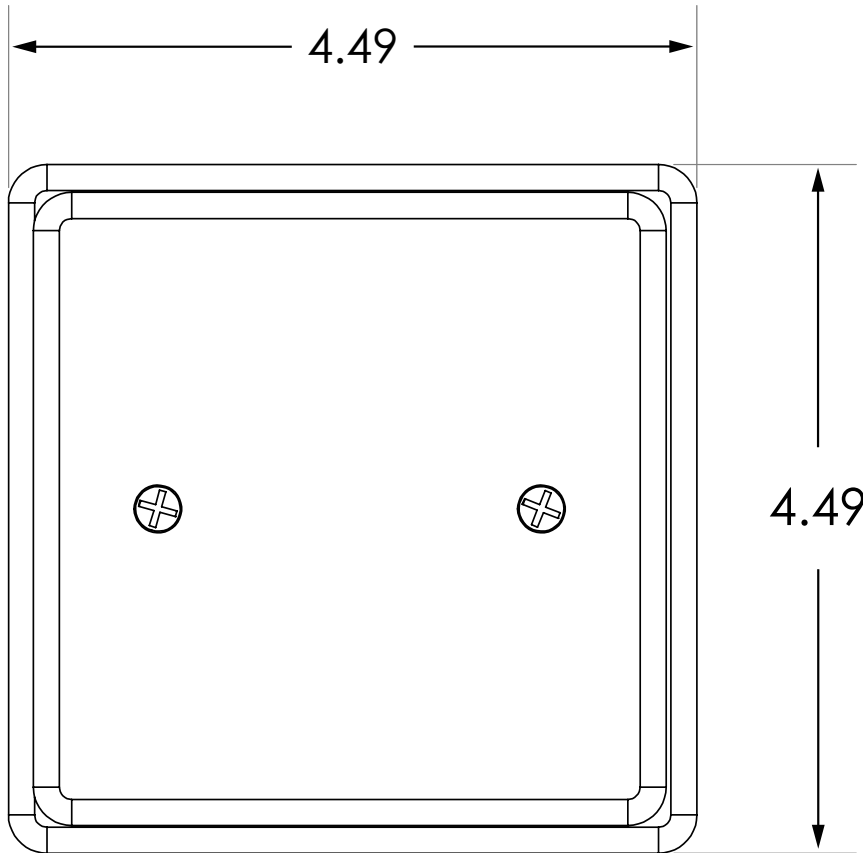

4.5" SQUARE

VARIETIES		
P/N	DESCRIPTION	MATERIAL
10PBS45	"PUSH TO OPEN"	Stainless steel 304
10PBS45POD	"PRESS TO OPERATE DOOR"	Stainless steel 304
10PBS451	Text/Logo	Stainless steel 304
10PBS451AL	Text/Alt Logo	Stainless steel 304
10PBS45LL	Logo	Stainless steel 304
10PBS4510	Plain	Stainless steel 304
10PBS45B	White text, blue plate	Stainless steel 304, powder-coated
10PBS451B	White text/logo, blue plate	Stainless steel 304, powder-coated

COMPATIBLE WITH	
P/N	DESCRIPTION
10BOX45SQSM	4.5" square, surface-mount box
10BOXDGSM	Double-gang, surface-mount box
10BOX45SQFM	4.5" square, flush-mount box
10BOXDG4H	Double-gang, non-metallic box
10BOLLARD series	Bollard
not sold by BEA	Single-gang electrical box
not sold by BEA	Double-gang electrical box