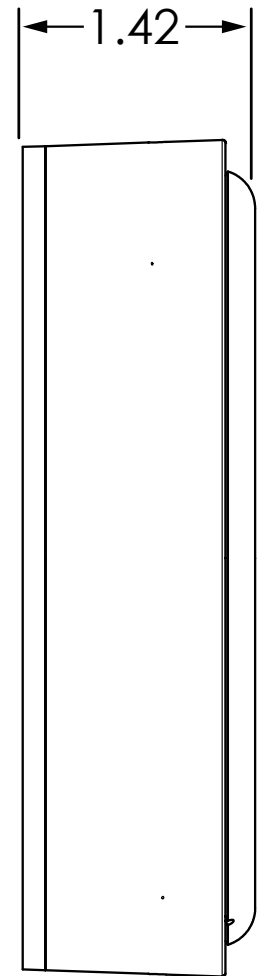

PANTHER 4.75" ROUND

VARIETIES		
P/N	DESCRIPTION	MATERIAL
10EMR475 10EMR475-900	433 MHZ "PUSH TO OPEN" 900 MHZ "PUSH TO OPEN"	Plate: Stainless steel 304 Housing: ABS plastic
10EMR475L 10EMR475L-900	433 MHZ Logo 900 MHZ Logo	Plate: Stainless steel 304 Housing: ABS plastic
10EMR4751 10EMR4751-900	433 MHZ Text/Logo 900 MHZ Text/Logo	Plate: Stainless steel 304 Housing: ABS plastic

COMPATIBLE WITH	
P/N	DESCRIPTION
10BOLLARD series	Bollard <i>*Poor aesthetics, exposure to elements</i>