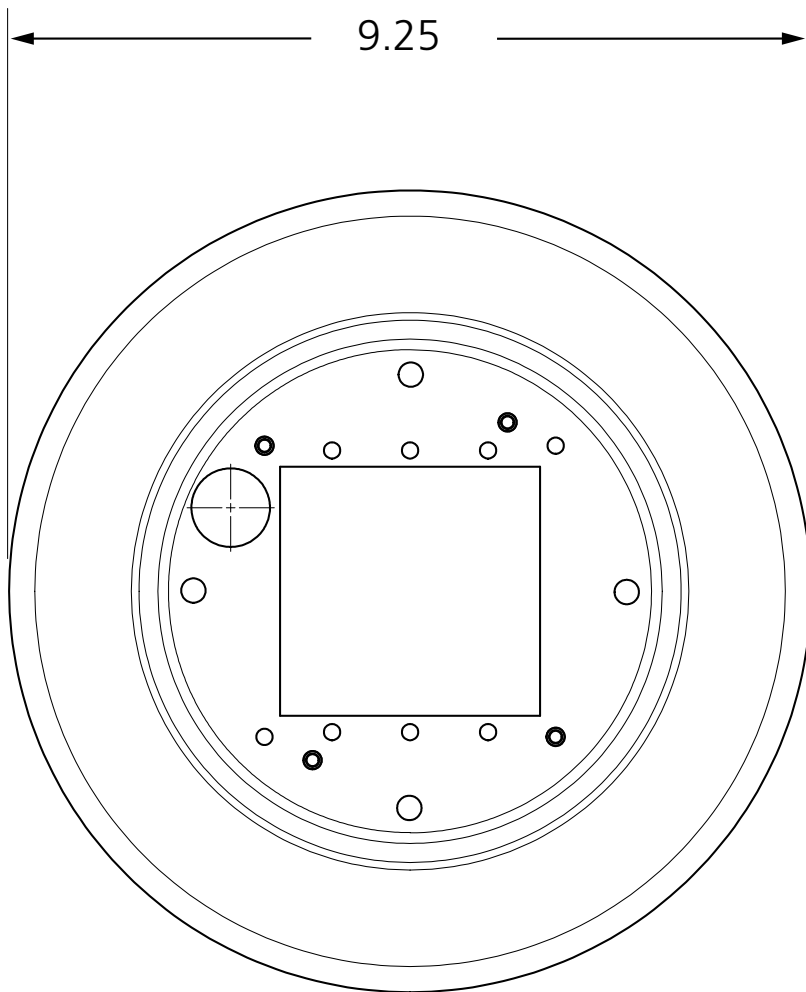

6" ESCUTCHEON

VARIETIES	
P/N	MATERIAL
10ESCUTCHEON	Stainless steel 304

COMPATIBLE WITH
6" round push plate