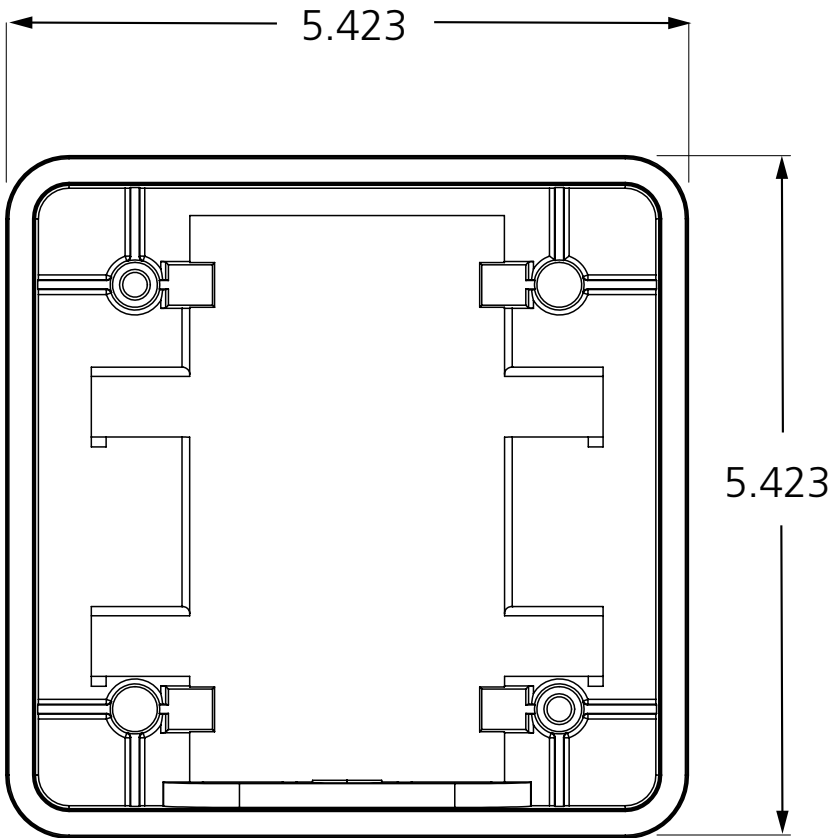

COMPATIBLE WITH	
P/N	DESCRIPTION
10BOX24SGSM	Single-gang, surface-mount box
not sold by BEA	Single-gang electrical box
10BOLLARD series	Bollard <i>*Poor aesthetics, exposure to elements</i>

4.75" × 1.5" JAMB (with or without microswitch)

4.5" SQUARE, FLUSH-MOUNT BOX

VARIETIES	
P/N	MATERIAL
10BOX45SQFM	ABS plastic

COMPATIBLE WITH
4.5" square push plate

4.5" SQUARE, SURFACE-MOUNT BOX

VARIETIES	
P/N	MATERIAL
10BOX45SQSM	ABS plastic

COMPATIBLE WITH
4.5" square push plate

4.75" SQUARE, FLUSH-MOUNT BOX

VARIETIES	
P/N	MATERIAL
10BOX475SQFM	ABS plastic

COMPATIBLE WITH
4.75" square push plate
Vestibule push plate

4.75" SQUARE, SURFACE-MOUNT BOX

VARIETIES	
P/N	MATERIAL
10BOX475SQSM	ABS plastic

COMPATIBLE WITH
4.75" square push plate
Vestibule push plate

4.75" SQUARE, EASY BATTERY ACCESS BOX

VARIETIES	
P/N	MATERIAL
10BOX475SQSMEBA	ABS plastic

COMPATIBLE WITH
4.75" square push plate
Vestibule push plate