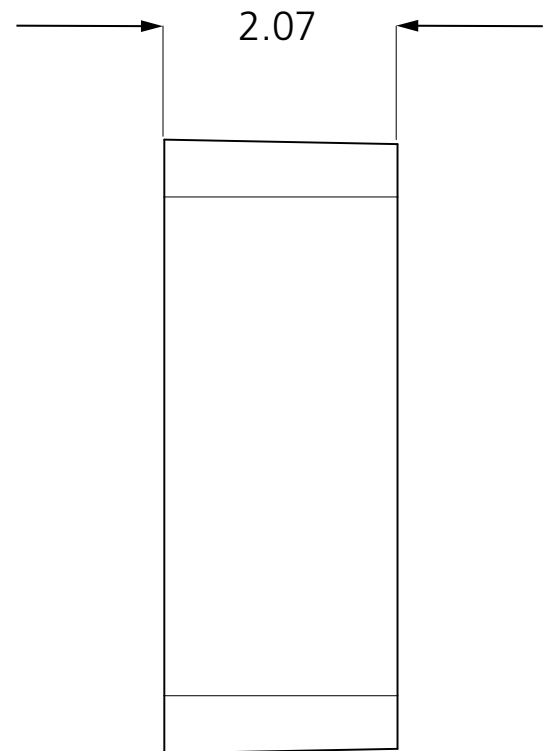

4.75" SQUARE, SURFACE-MOUNT BOX

VARIETIES	
P/N	MATERIAL
10BOX475SQSM	ABS plastic

COMPATIBLE WITH
4.75" square push plate
Vestibule push plate