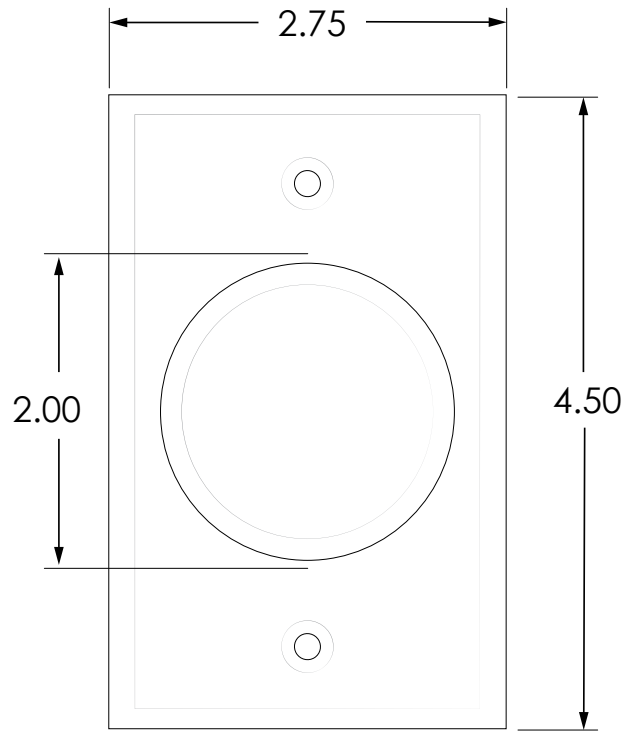

10ACPBDA2
10ACPBDA6
10ACPBDA10

VARIETIES		
P/N	DESCRIPTION	MATERIAL
10ACPBDA2	Text (red button)	Stainless steel 304
10ACPBDA4	Text (red button)	Stainless steel 304
10ACPBDA6	Logo (blue button)	Stainless steel 304
10ACPBDA8	Logo (blue button)	Stainless steel 304
10ACPBDA10	Text (green button)	Stainless steel 304
10ACPBDA12	Text (green button)	Stainless steel 304

COMPATIBLE WITH	
P/N	DESCRIPTION
10BOX24SGSM	Single-gang, surface-mount box
not sold by BEA	Single-gang electrical box