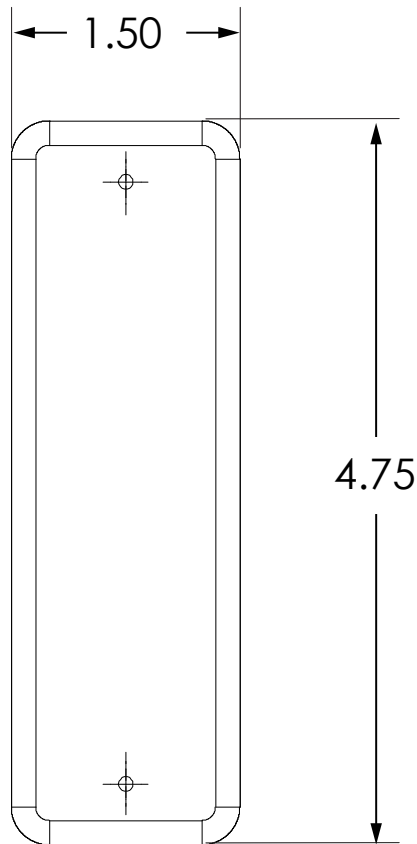

4.75" × 1.5" JAMB (with or without microswitch)

VARIETIES		
P/N	DESCRIPTION	MATERIAL
10PBJ	"PUSH TO OPEN"	Stainless steel 304
10PBJ1	Text/Logo	Stainless steel 304
10PBJLL	Logo	Stainless steel 304
10PBJE	"PUSH TO EXIT"	Stainless steel 304
10PBJ1B	White text/logo, blue plate	Stainless steel 304, powder-coated
10PBJLB	White logo, blue plate	Stainless steel 304, powder-coated
10PBJ10	Plain	Stainless steel 304
10PBJM1	Text/Logo	Stainless steel 304
10PBJML	Logo	Stainless steel 304

COMPATIBLE WITH	
P/N	DESCRIPTION
10BOXJAMBSM	Jamb, surface-mount box
10BOXJAMBFM	Jamb, flush-mount box