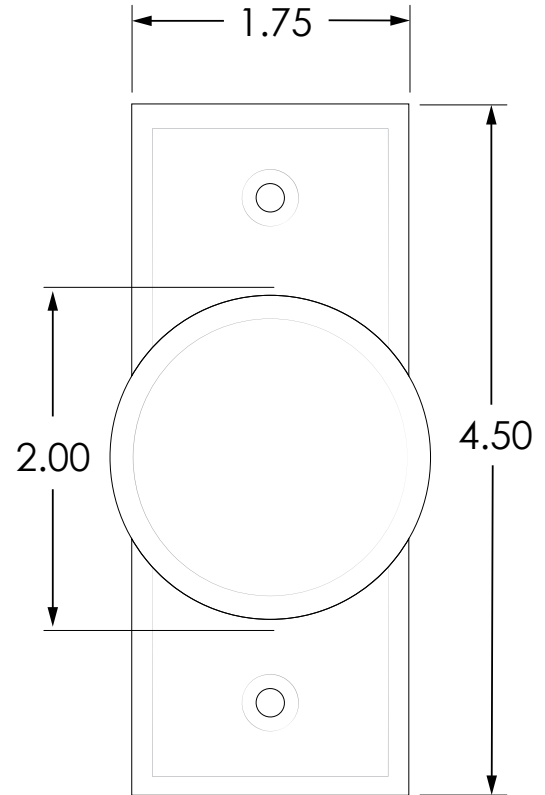

10ACPBDA1
10ACPBDA5
10ACPBDA9

VARIETIES		
P/N	DESCRIPTION	MATERIAL
10ACPBDA1	Text (red button)	Stainless steel 304
10ACPBDA3	Text (red button)	Stainless steel 304
10ACPBDA5	Logo (blue button)	Stainless steel 304
10ACPBDA7	Logo (blue button)	Stainless steel 304
10ACPBDA9	Text (green button)	Stainless steel 304
10ACPBDA11	Text (green button)	Stainless steel 304

COMPATIBLE WITH	
P/N	DESCRIPTION
10BOXJAMBST	4.5" x 1.75" jamb box <i>*must be installed with spacer</i>