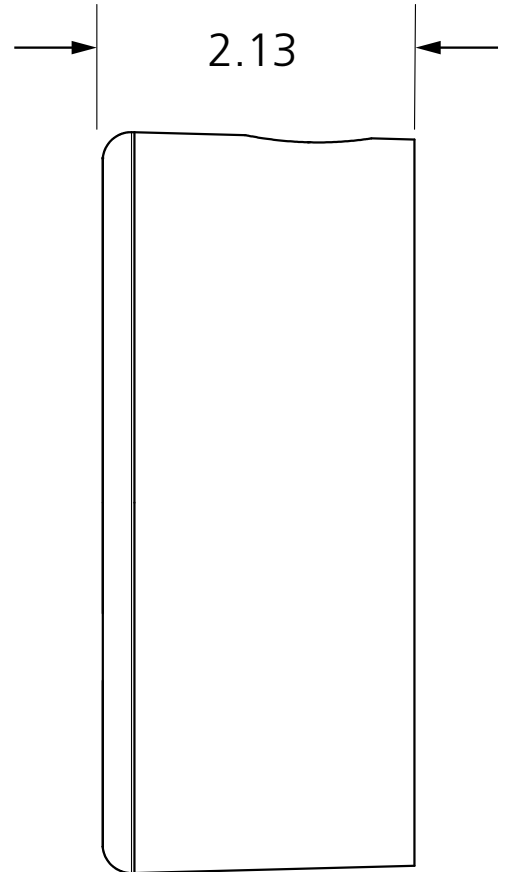

4.5" ROUND, SURFACE-MOUNT BOX

VARIETIES	
P/N	MATERIAL
10BOX45RNDSM	ABS plastic

COMPATIBLE WITH
4.5" round push plate