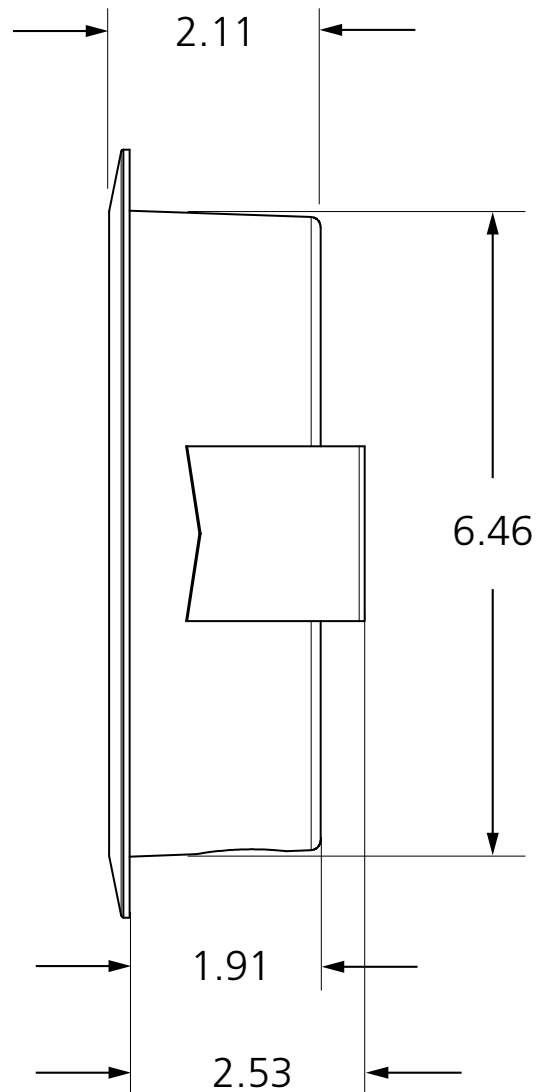

6" ROUND, FLUSH-MOUNT BOX

VARIETIES	
P/N	MATERIAL
10BOX6RNDFM	ABS plastic

COMPATIBLE WITH
6" round push plate