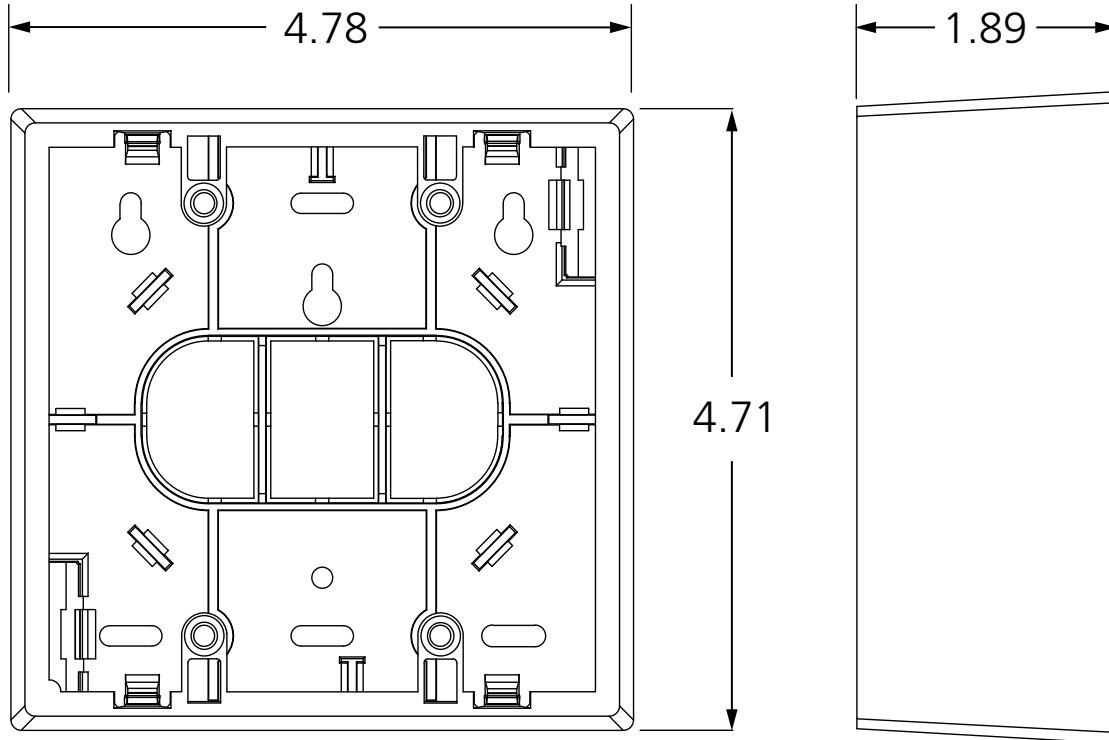

DOUBLE-GANG, SURFACE-MOUNT BOX

VARIETIES	
P/N	MATERIAL
10BOXDGSM	ABS plastic

COMPATIBLE WITH	
4.5" square push plate	6" round push plate (10BRINGC required)
4.5" low-profile push plate	6" square push plate (10BRINGC required)
4.75" square push plate (10BRINGC required)	MS08 (double-gang) touchless actuator
Vestibule push plate	MS11 (double-gang) touchless actuator