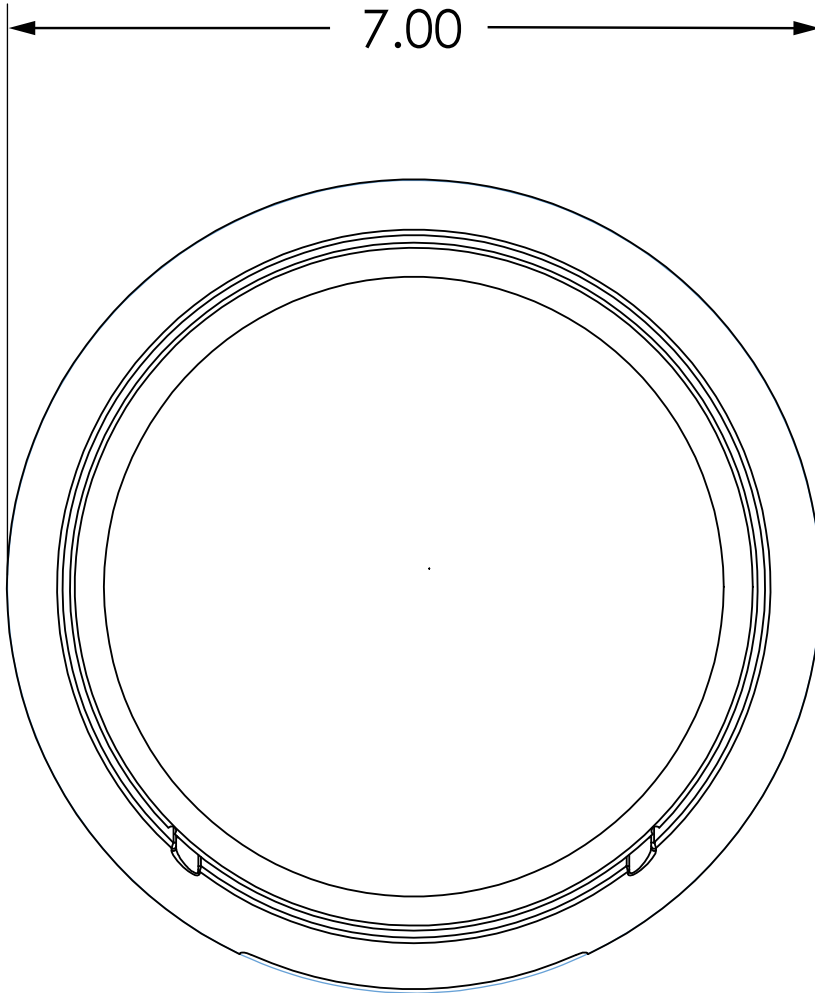

COMPATIBLE WITH	
P/N	DESCRIPTION
10BOXJAMBST	4.5" x 1.75" jamb box

MS21H (6" ROUND)

VARIETIES		
P/N	DESCRIPTION	MATERIAL
10MS21HR1	Text/Logo	Plate: Stainless steel 304 Center: Polycarbonate plastic
10MS21HR	Text	Plate: Stainless steel 304 Center: Polycarbonate plastic
10MS21HRL	Logo	Plate: Stainless steel 304 Center: Polycarbonate plastic